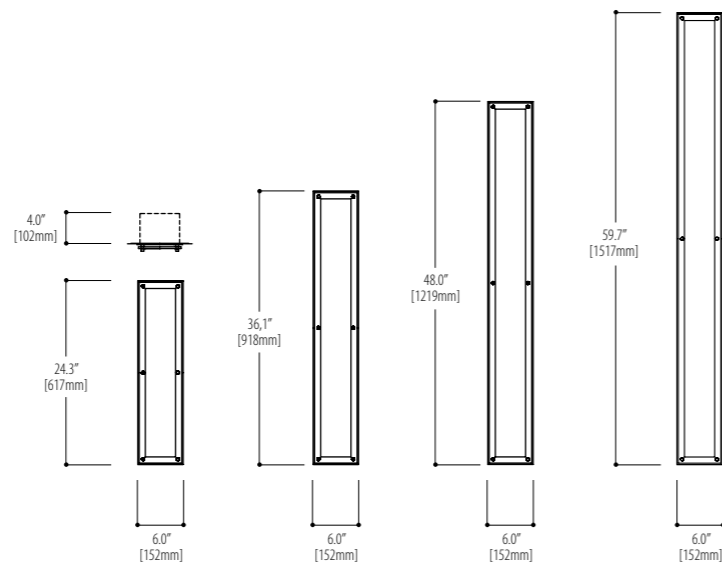

Lamping

FLOAT - 24.3"
1380.R40CG10-24.3
1 x 14 Watt / G5

1380.R41CG10-24.3
1 x 24 Watt HO / G5

FLOAT - 36.1"
1380.R42CG10-36.1
1 x 21 Watt / G5

1380.R43CG10-36.1
1 x 39 Watt HO / G5

FLOAT - 48"
1380.R44CG10-48
1 x 28 Watt / G5

1380.R45CG10-48
1 x 54 Watt HO / G5

FLOAT - 59.7"
1380.R46CG10-59.7
1 x 35 Watt / G5

1380.R47CG10-59.7
1 x 80 Watt HO / G5

* Consult the factory for LED lamping options.
* Consult the factory for dimming options.