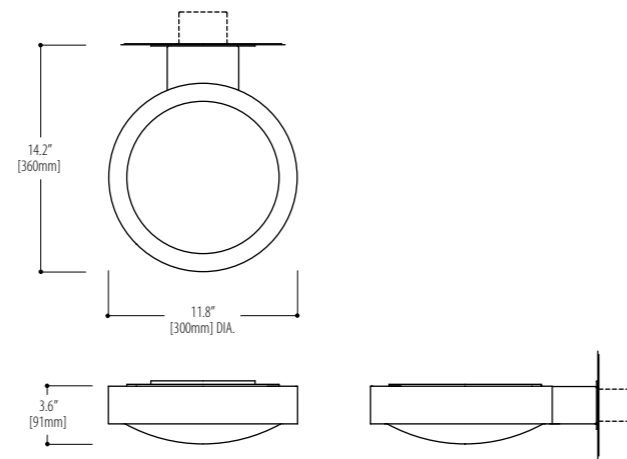

**1480.W29CS10**  
1 x 24 Watt / 2G10

\* Consult the factory for LED lamping options.

\* Available in pendant and ceiling mount. See section Pendant and Ceiling.