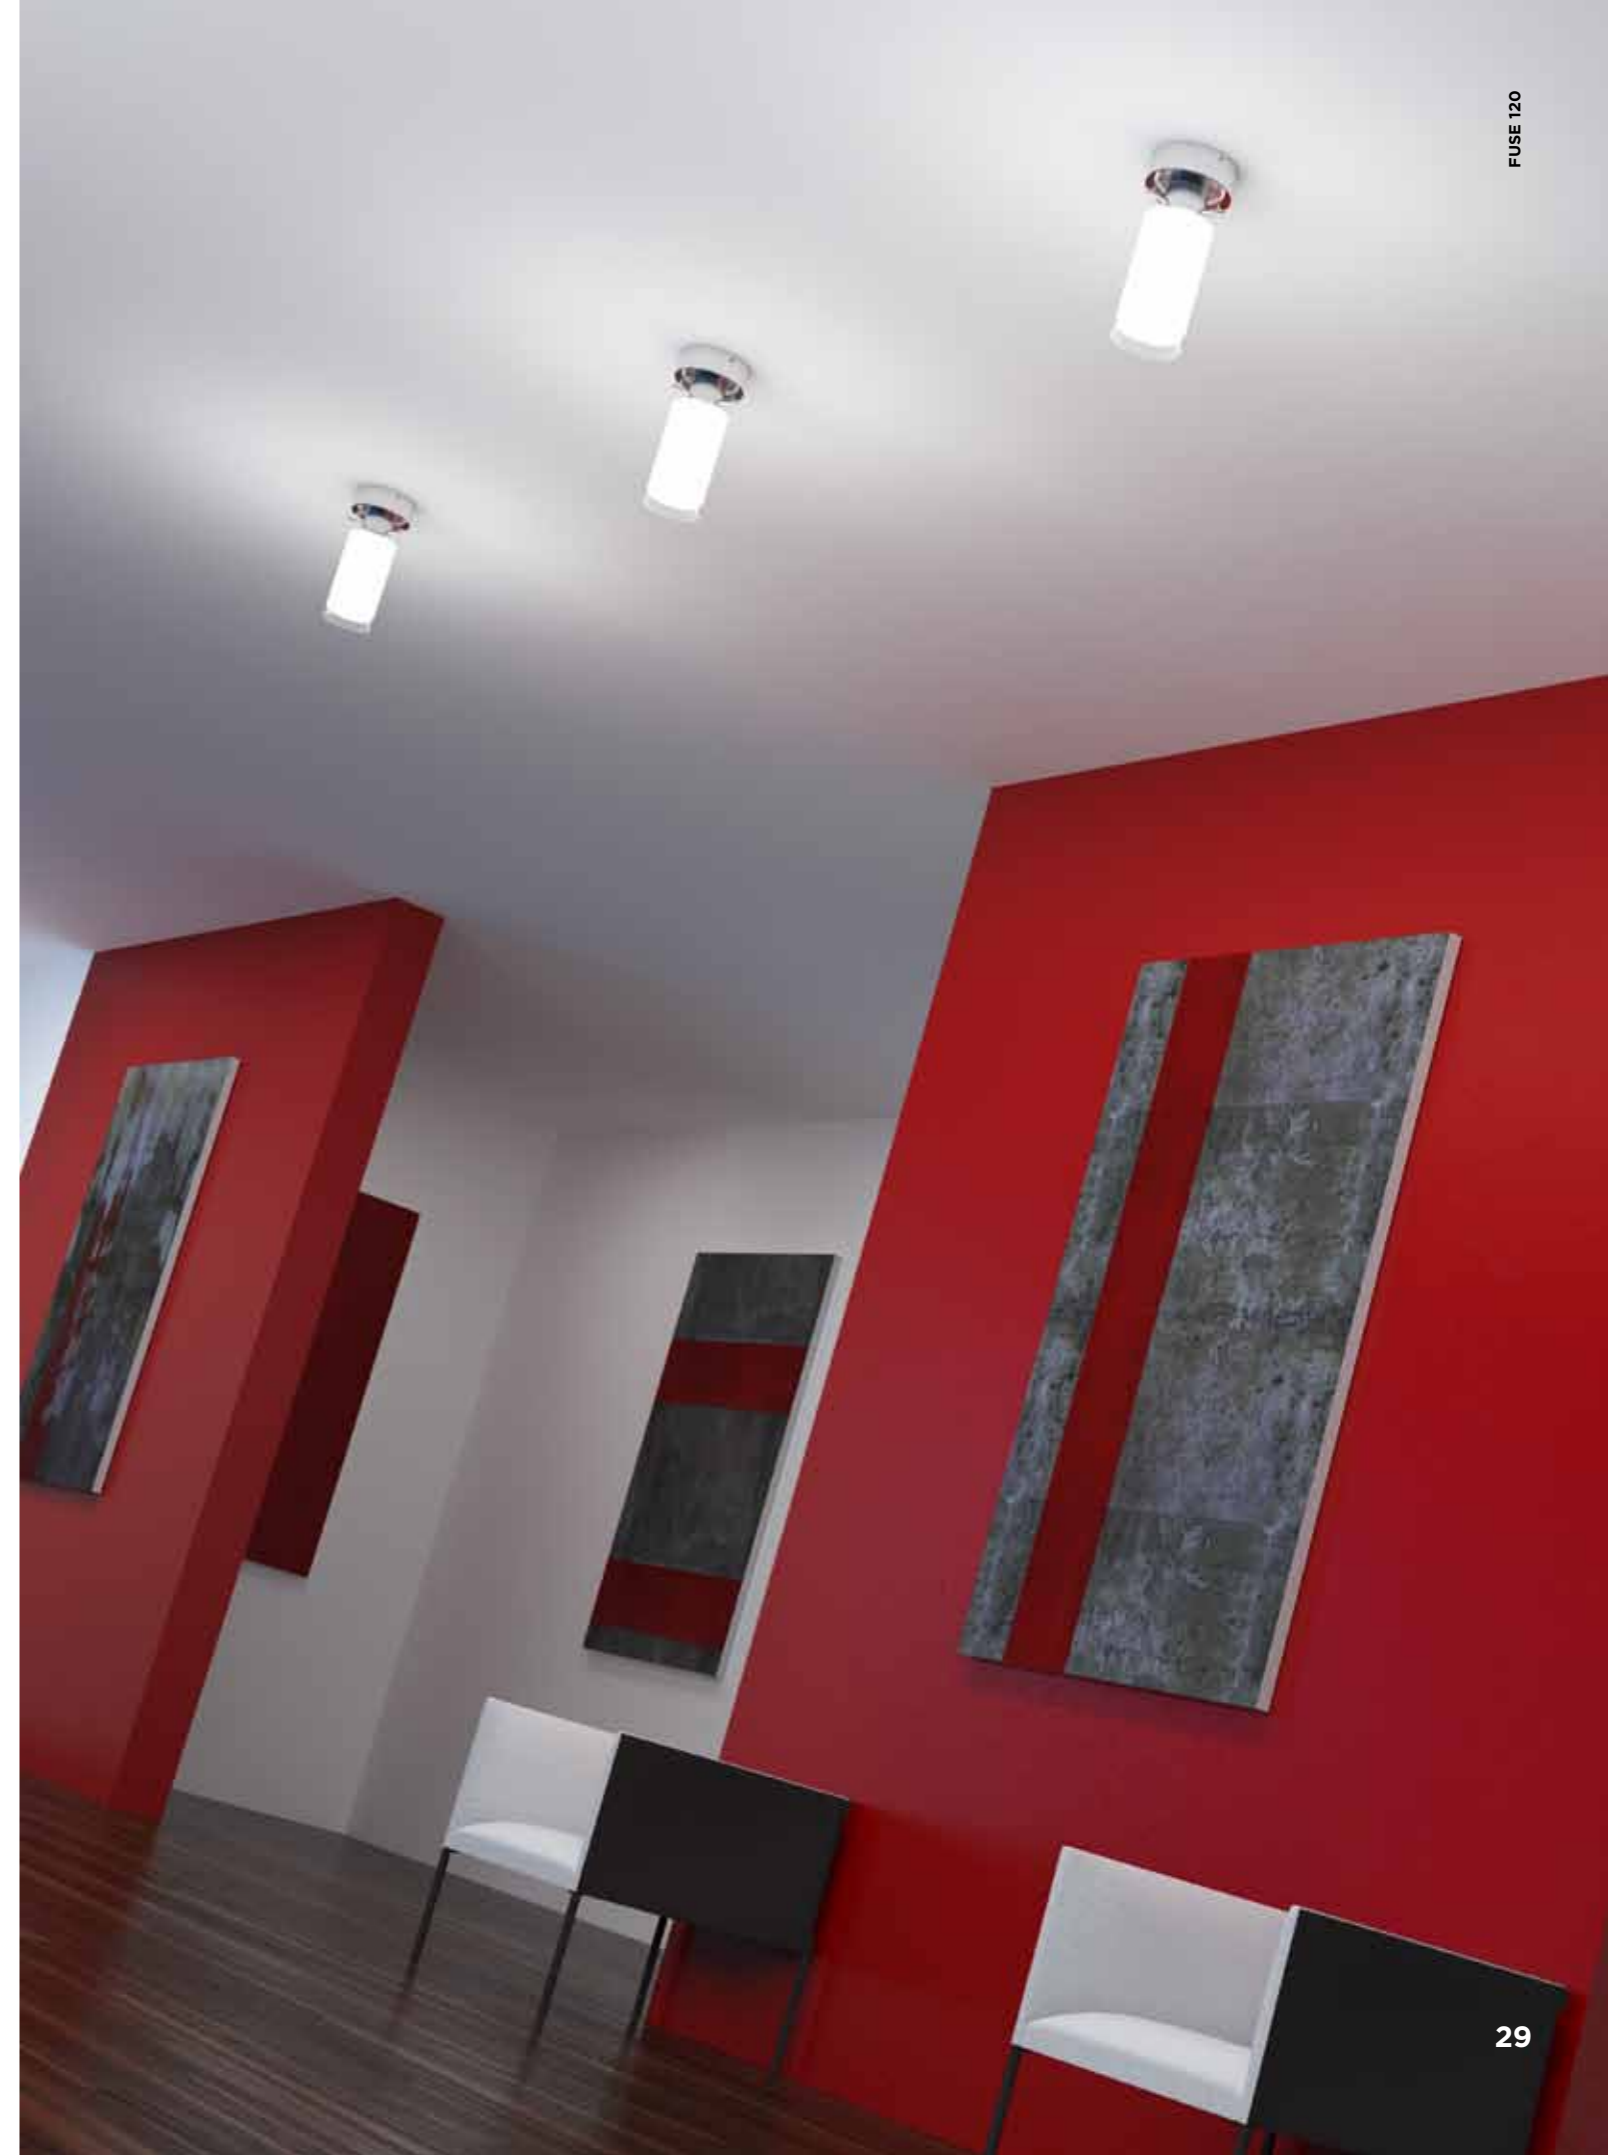

* Available in wall and pendant mount. See section Wall and Pendant.