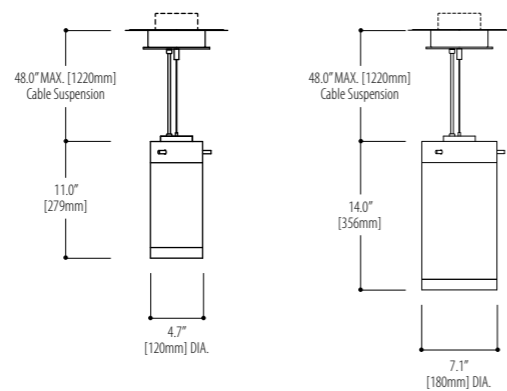

fuse

120

Cylindrical pendant with machined diffuser support cylinder and decorative elements. Frosted area of cylindrical diffuser provides 360 degrees of illumination.