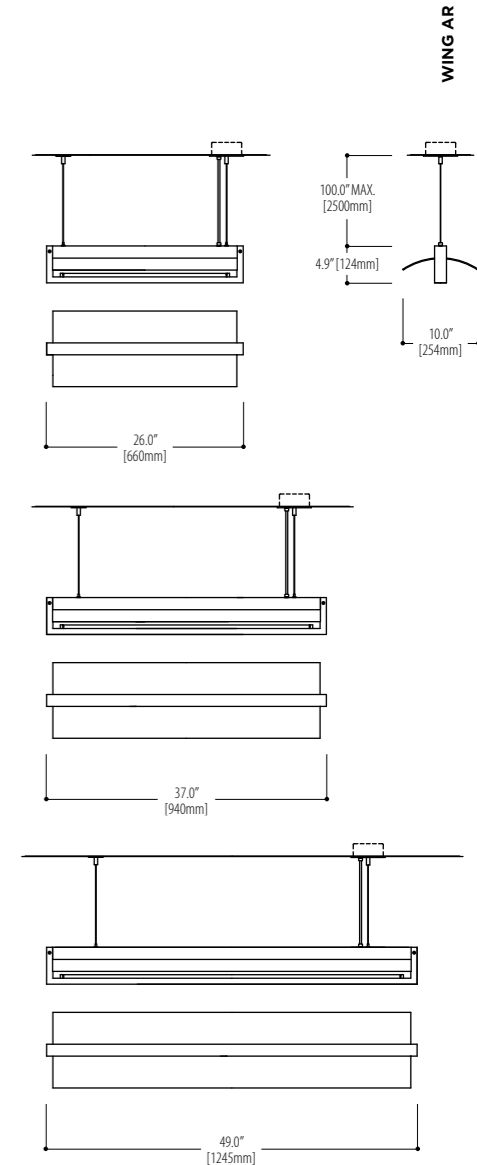

* Available in surface mount. See section Surface.

wing

AR

Wing reflects the simple soft forms and makes an ideal solution for interior architectural structures. Pendant, Wall or Ceiling, vertically or horizontally mounted with indirect fluorescent lighting.