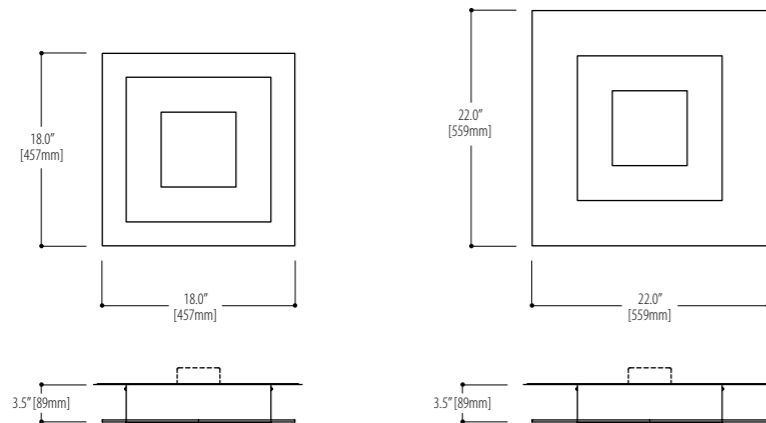

omnia

Emits soft, diffused, direct and indirect light. Creates suitable illumination for hallways and stairs.