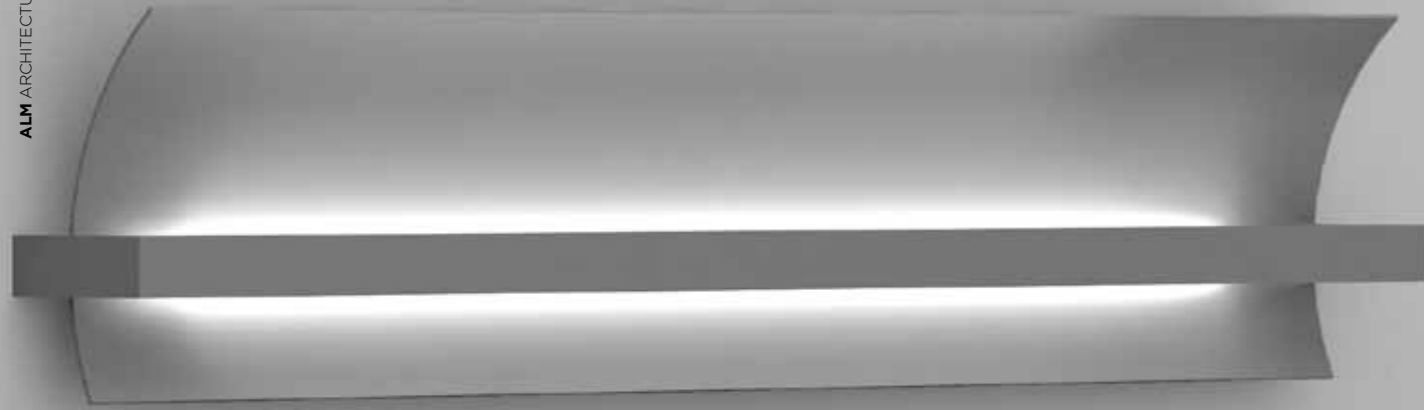

wing

Wing is the perfect interior architectural wall sconce made from extruded aluminum. Wall mounted with indirect fluorescent lighting.

Finish
Painted Anodized Aluminum

Optional finish
Painted White
Painted Custom Color

Reflector
Painted to match the fixture – Standard

Lamping

WING – 26"
1820.W40NA19-26
1 x 14 Watt / G5

1820.W41NA19-26
1 x 24 Watt HO / G5

WING – 37"
1820.W42NA19-37
1 x 21 Watt / G5

1820.W43NA19-37
1 x 39 Watt HO / G5

WING – 49"
1820.W44NA19-49
1 x 28 Watt / G5

1820.W45NA19-49
1 x 54 Watt HO / G5

* Consult the factory for LED lamping options.