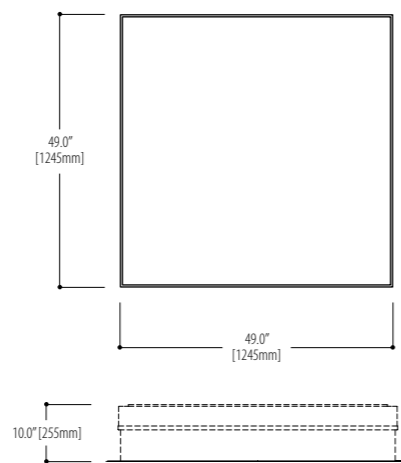

lightplanes

The clean choice for large architectural spaces. Elegant design and simple technical details are the design principles of the Lightplanes lighting system. Extruded aluminum construction and translucent diffuser.