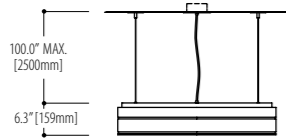

lightplanes

The clean choice for large architectural spaces. Extruded aluminum body and translucent diffuser. A clear, elegant design and simple technical details are the design principles of the Lightplanes lighting system.