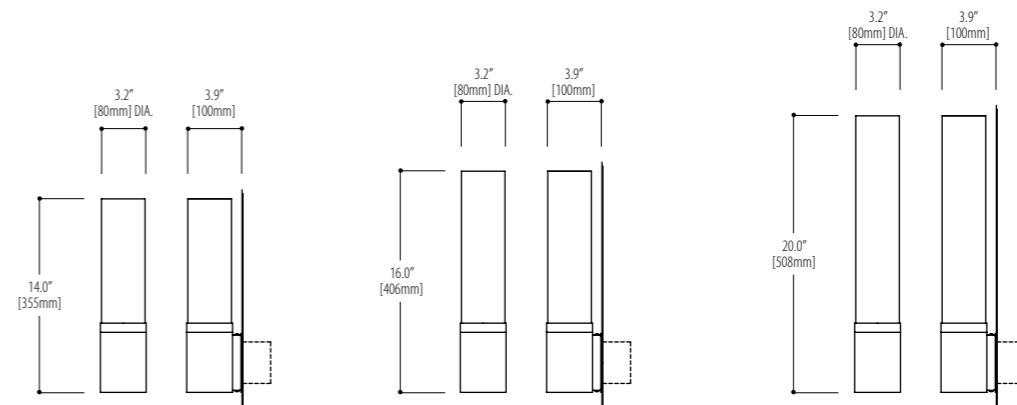

plume

The clean essential lines of the Plume make it suitable for use in any modern environment. White opal diffuser in combination with natural metal finish offers uniform contemporary design and a distinctive look.

* Please specify 120 or 277 Volt

Finish
Satin Nickel

Optional finish
Satin Stainless Steel
Painted Custom Color

Diffuser
White Opal Acrylic

Optional diffuser
White Opal Glass

Lamping

PLUME - 14"
1560.W02WA12-14
1 x 18 Watt / GX24q-2

PLUME - 16"
1560.W03WA12-16
1 x 26 Watt / GX24q-3

1560.W04WA12-16
1 x 32 Watt / GX24q-3

PLUME - 20"
1560.W17WA12-20
1 x 24 Watt / 2G11

* Consult the factory for LED lamping options.

* Available in pendant mount. See section Pendant.