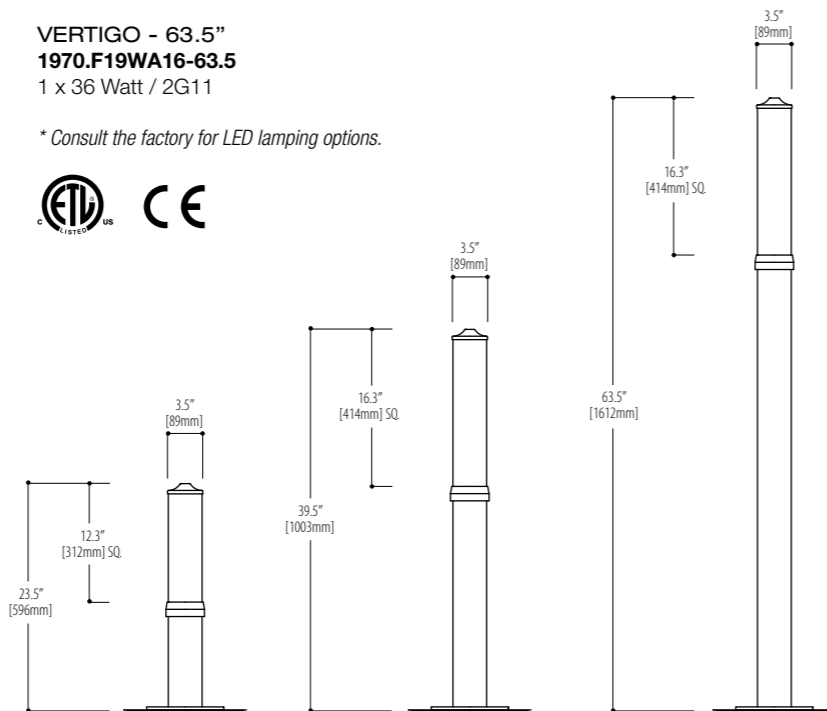

vertigo

Fluorescent pole, suitable for wet locations. Extruded aluminum housing and acrylic diffuser. The fluorescent fixture emits 360 degrees of symmetrical light.

- Wet Location
- Please specify 120 or 277 Volt

Finish
Clear Anodized Aluminum

Optional finish
Painted Custom Color

Diffuser
White Opal Acrylic

Optional diffuser
Clear Satin Acrylic
White Opal Glass

Lamping

VERTIGO - 23.5"
1970.F17WA16-23.5
1 x 24 Watt / 2G11

VERTIGO - 39.5"
1970.F19WA16-39.5
1 x 36 Watt / 2G11

VERTIGO - 63.5"
1970.F19WA16-63.5
1 x 36 Watt / 2G11

* Consult the factory for LED lamping options.