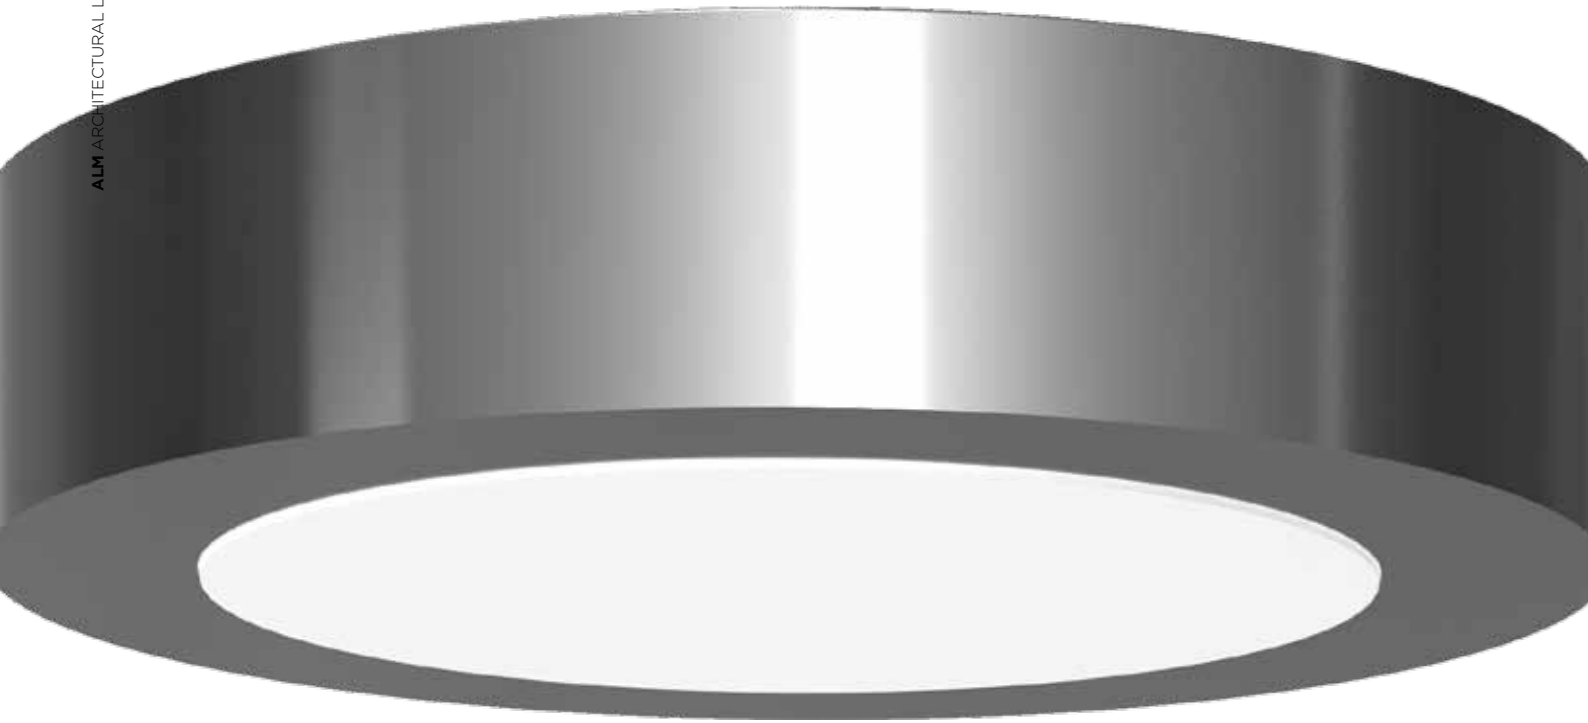

# glaze WF

Wall or ceiling mounted fixture. Minimal design allows harmony with many architectural spaces. ADA compliant.

\* Please specify 120 or 277 Volt

**Finish**  
Satin Stainless Steel

**Optional finish**  
Satin Nickel  
Painted White  
Painted Custom Color