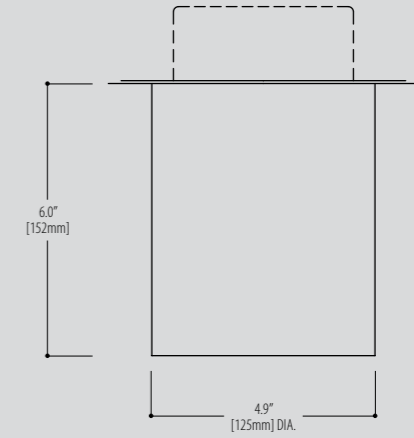

The cylindrical shaped fixture is specially designed for ceiling installation.

* Consult the factory for other lamping, sizes and custom modifications.
* 120 Volt Only

Finish
Painted Anodized Aluminum

Optional finish
Painted White
Painted Custom Color

Lamping

1260.C74NA19
1 x 75 Watt PAR30 / Med. Base

1260.C76NA19
1 x 18 Watt PAR30 LED / Med.Base