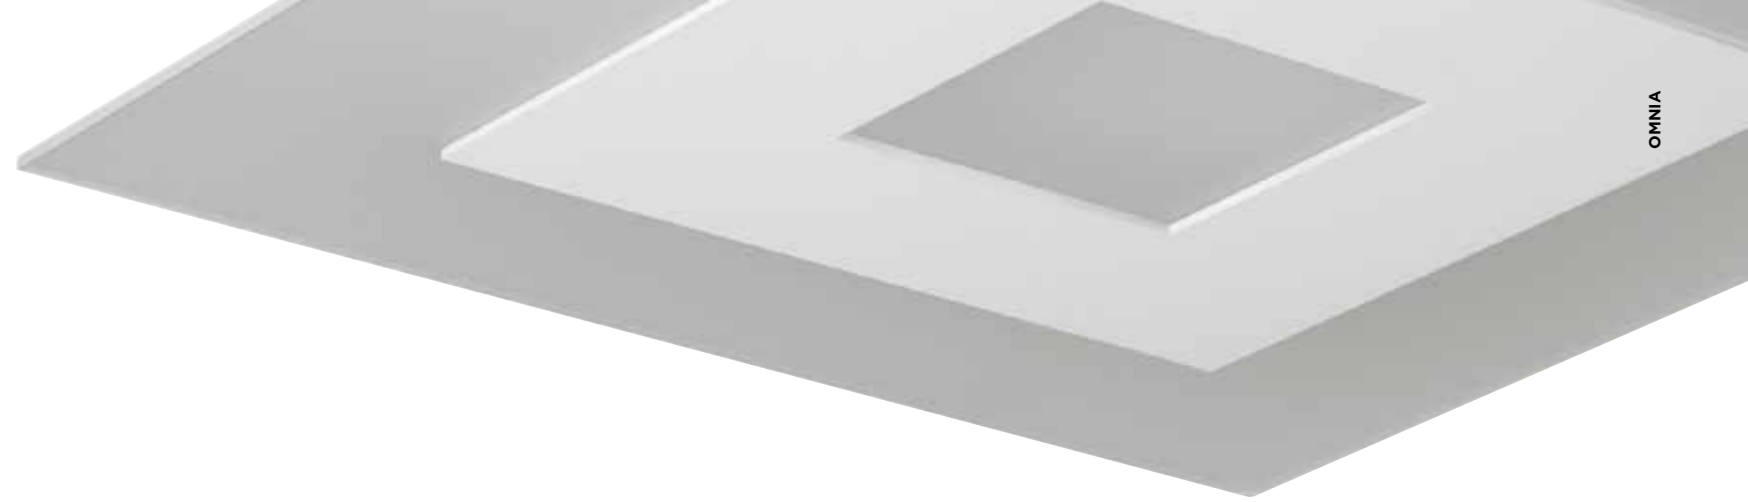

omnia

Emits soft, diffused, direct and indirect light. Creates suitable illumination for hallways and stairs.