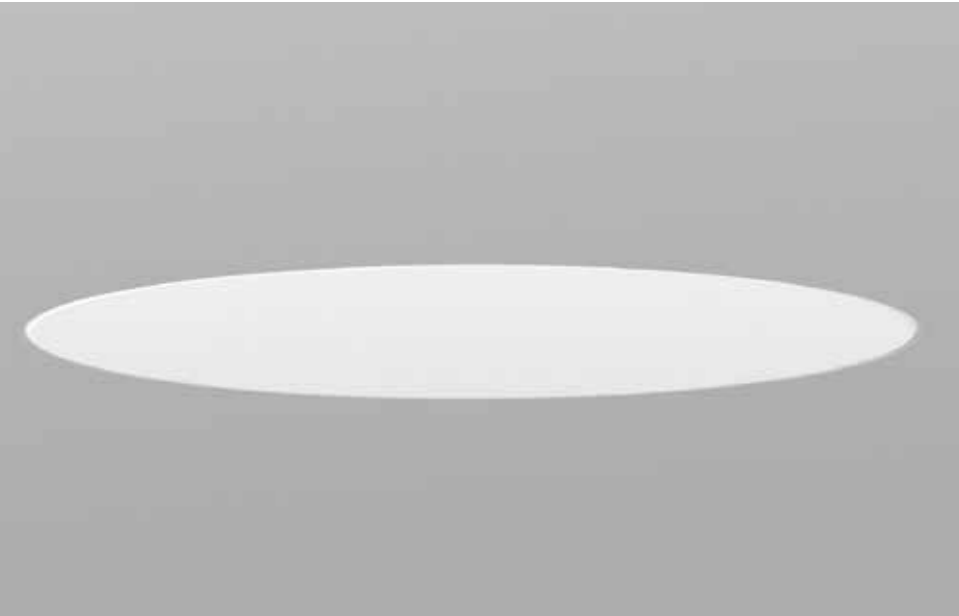

plate FLUSH FL

Flangeless & Flanged.

Simple and elegant are the outstanding features of this recessed compact fluorescent light fixture.

- Consult the factory for Flange option
- Consult the factory for other lamping, sizes and custom modifications.
- Please specify 120 or 277 Volt

Diffuser
Satin White Opal Acrylic

Lamping

PLATE FLUSH FL - 14.1"

1361.R36SW21-14.1
1 x 22 + 40 Watt / 2GX13

1361.R34SW21-14.1
1 x 40 Watt / 2GX13

1361.R032SW21-14.1
2 x 26 Watt / GX24q-3

PLATE FLUSH FL - 17.3"

1361.R36SW21-17.3
1 x 22 + 40 Watt / 2GX13

1361.R034SW21-17.3
4 x 26 Watt / GX24q-3

1361.R174SW21-17.3
4 x 24 Watt / 2G11

PLATE FLUSH FL - 23.3"

1361.R193SW21-23.3
3 x 36 Watt / 2G11

1361.R194SW21-23.3
4 x 36 Watt / 2G11

PLATE FLUSH FL - 29.3"

1361.R194SW21-29.3
4 x 36 Watt / 2G11

1361.R203SW21-29.3
3 x 40 Watt / 2G11

1361.R204SW21-29.3
4 x 40 Watt / 2G11

PLATE FLUSH FL - 35.3"

1361.R196SW21-35.3
6 x 36 Watt / 2G11

1361.R205SW21-35.3
5 x 40 Watt / 2G11

1361.R206SW21-35.3
6 x 40 Watt / 2G11

- Consult the factory for LED lamping options.
- Consult the factory for dimming options.