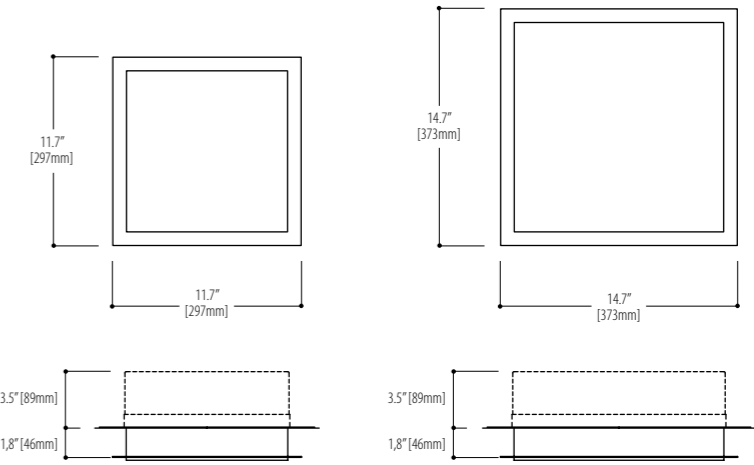

plate

SQUARE

Low profile semi-recessed downlight fixture with satin white opal acrylic diffuser extended below ceiling. Flange and Flangeless options available.

* Please specify 120 or 277 Volt

Decorative Plate Finish
Satin Stainless Steel

When applicable, Ceiling Trim Ring Finish:
Painted White

Diffuser
Satin White Opal Acrylic

Optional diffuser
Clear Satin Acrylic

Lamping

PLATE SQUARE - FLANGE - 11.7"
1365.R032SW10-11.7
2 x 26 Watt / GX24q-3

PLATE SQUARE - FLANGE - 14.7"
1365.R33SW10-14.7
1 x 22 Watt / 2GX13

Lamping

PLATE SQUARE - FLANGELESS - 11.7"
1366.R032SW10-11.7
2 x 26 Watt / GX24q-3

PLATE SQUARE - FLANGELESS - 14.7"
1366.R33SW10-14.7
1 x 22 Watt / 2GX13

** Consult the factory for LED lamping options.
* Consult the factory for dimming options.*