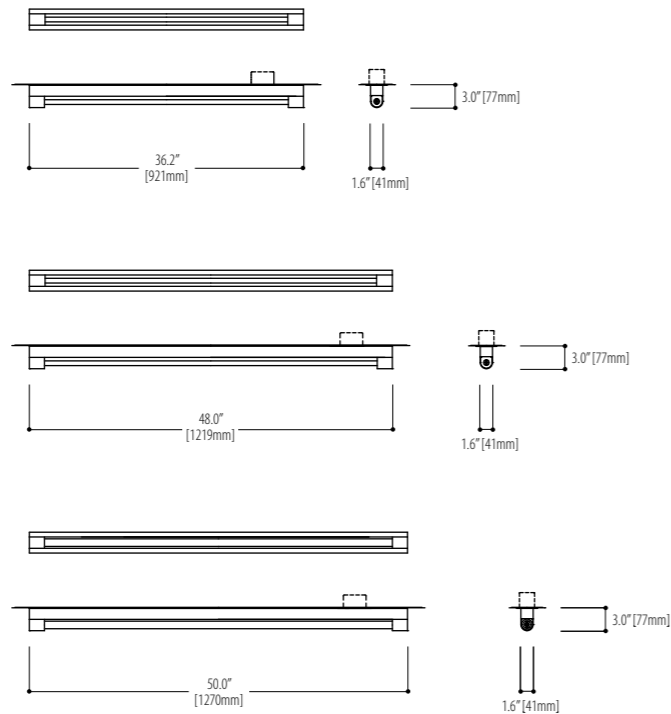

lightbar TE

A clean design and simple technical details are the design principles of the Lightbar lighting system.

- The fixture is available with Extended and Truncated ends.
- Please consult the factory for linear row mounting configurations.
- White opal acrylic diffuser is optional

Finish
Painted Anodized Aluminum

Optional finish
Painted Custom Color

Lamping

LIGHTBAR TE - 36.2"
1701.S42NA19-36.2
1 x 21 Watt / G5

1701.S43NA19-36.2
1 x 39 Watt HO / G5

LIGHTBAR TE - 48"
1701.S44NA19-48
1 x 28 Watt / G5

1701.S45NA19-48
1 x 54 HO Watt / G5

LIGHTBAR TE - 50"
1701.S61NA19-50
1 x 32 Watt / G13

* Consult the factory for LED lamping options.

* Available in pendant mount. See section Pendant.