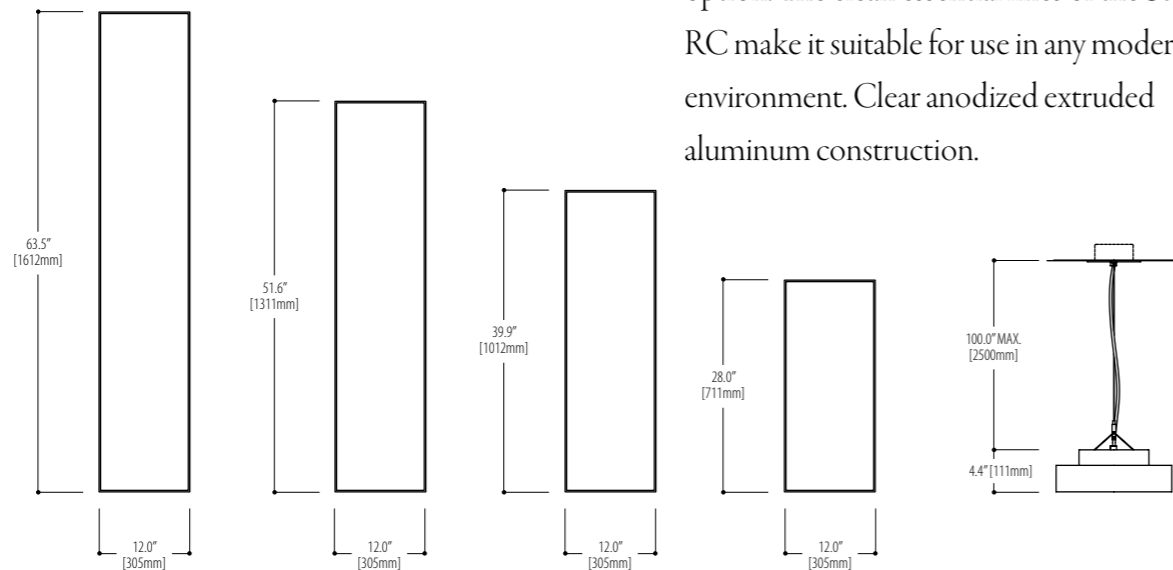

step RC

Step RC is available in pendant and surface option. The clean essential lines of the Step RC make it suitable for use in any modern environment. Clear anodized extruded aluminum construction.