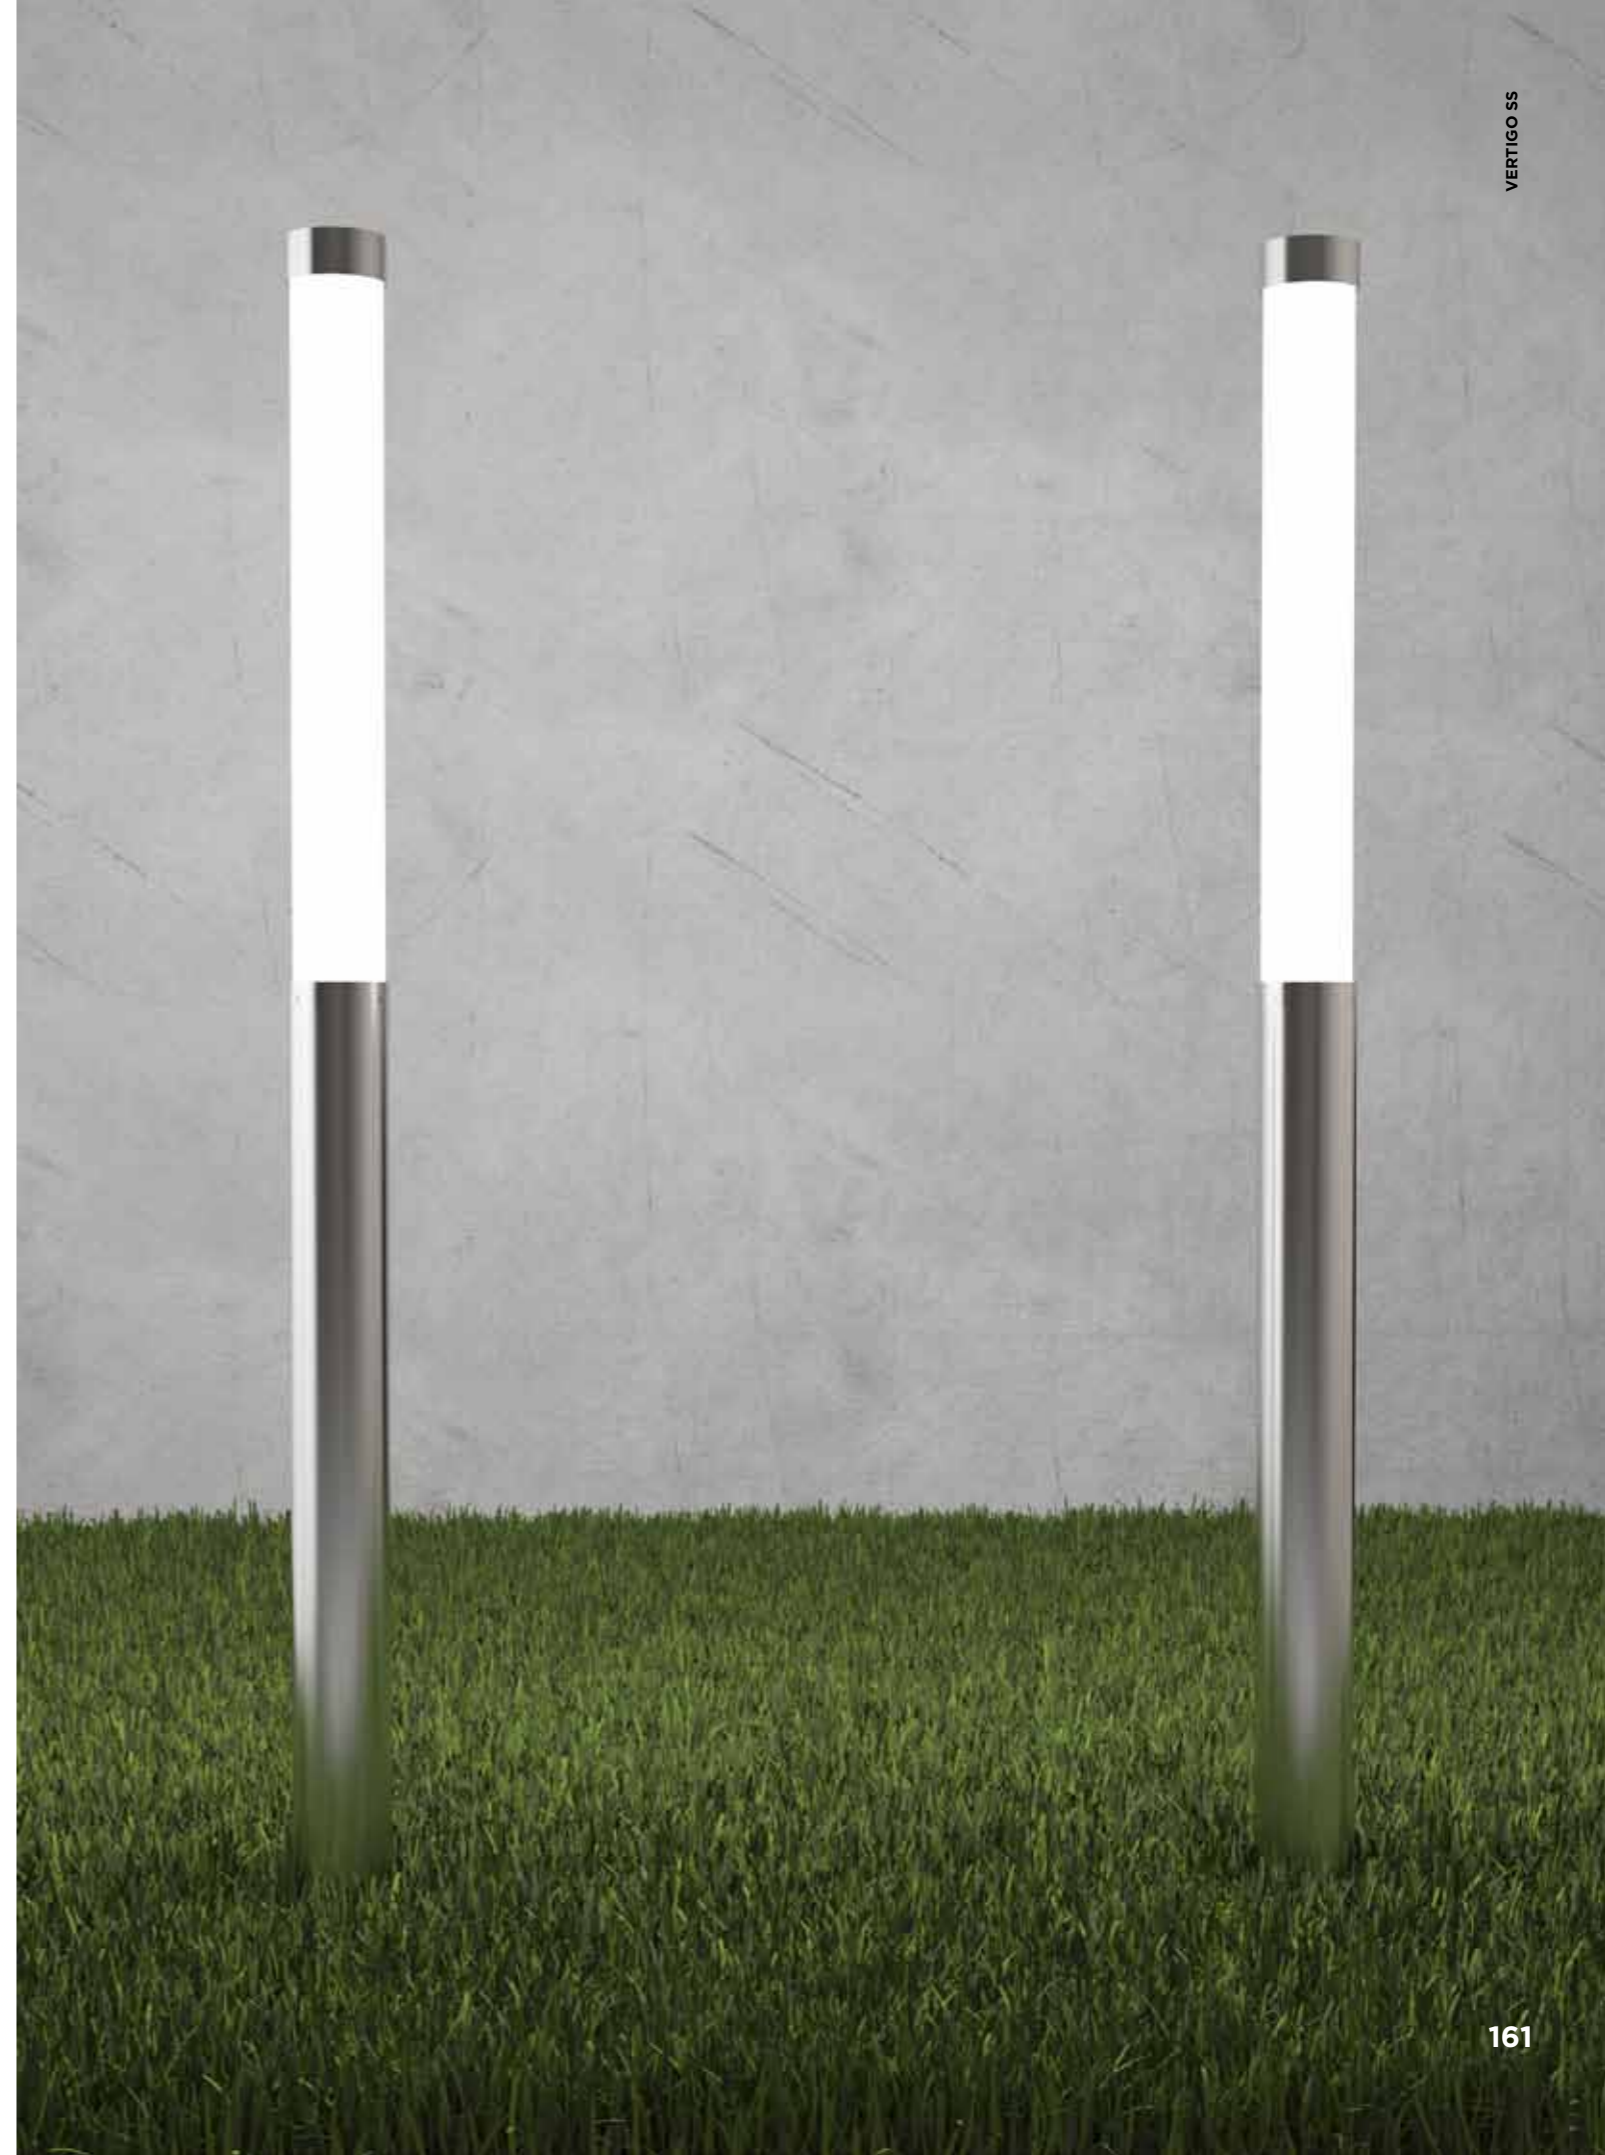

* Wet Location

Finish
Satin Stainless Steel

Optional finish
Painted Anodized Aluminum
Painted Custom Color

Diffuser
White Opal Acrylic

Optional diffuser
Clear Satin Acrylic
White Opal Glass

Lamping

VERTIGO SS - 53"
1971.F40WA10-53
1 x 14 Watt / G5

1971.F41WA10-53
1 x 24 Watt HO / G5

* Consult the factory for LED lamping options.