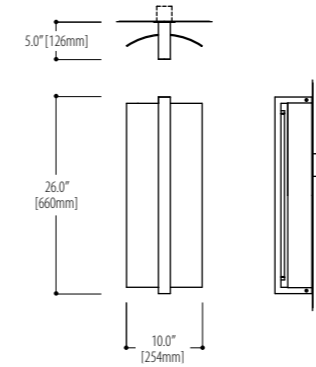

wing

AR

Wing AR reflects the simple soft forms and makes an ideal solution for interior architectural structures. Wall or Ceiling, vertically or horizontally mounted with indirect fluorescent lighting.

Finish
Painted Anodized Aluminum

Optional finish
Painted White
Painted Custom Color

Reflector
Satin White Opal Acrylic – Standard
* Consult the factory for other metal reflector options and finish.

Lamping

WING AR – 26"
1821.S40NA19-26
1 x 14 Watt / G5

1821.S41NA19-26
1 x 24 Watt HO / G5

WING AR – 37"
1821.S42NA19-37
1 x 21 Watt / G5

1821.S43NA19-37
1 x 39 Watt HO / G5

WING AR – 49"
1821.S44NA19-49
1 x 28 Watt / G5

1821.S45NA19-49
1 x 54 Watt HO / G5

** Consult the factory for LED lamping options.
* Consult the factory for other lamping, sizes, dimming and custom modifications.*

* Available in pendant mount. See section Pendant.