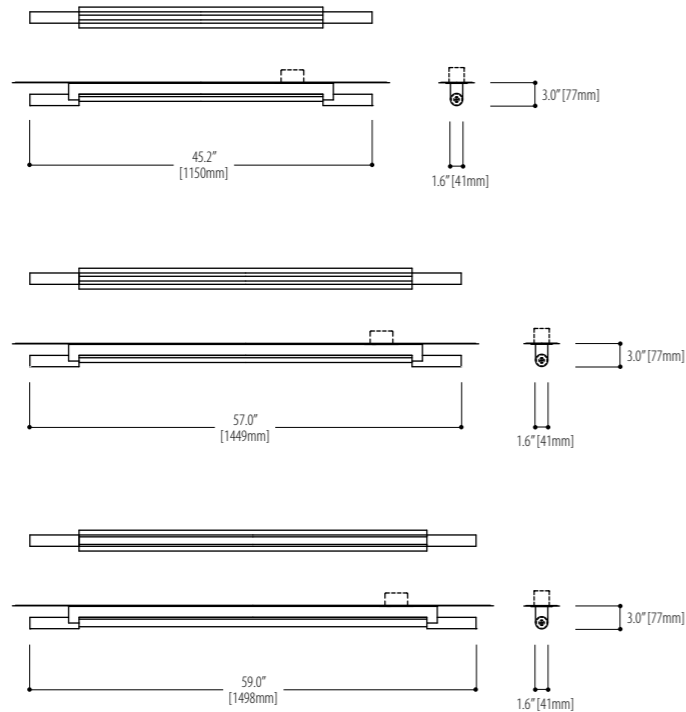

lightbar EE

A clean design and simple technical details are the design principles of the Lightbar lighting system.

- The fixture is available with Extended and Truncated ends.
- Please consult the factory for linear row mounting configurations.
- White opal acrylic diffuser is optional

Finish
Painted Anodized Aluminum

Optional finish
Painted Custom Color

Lamping

LIGHTBAR EE - 45.2"
1700.S42NA19-45.2
1 x 21 Watt / G5

1700.S43NA19-45.2
1 x 39 Watt HO / G5

LIGHTBAR EE - 57"
1700.S44NA19-57
1 x 28 Watt / G5

1700.S45NA19-57
1 x 54 Watt HO / G5

LIGHTBAR EE - 59"
1700.S61NA19-59
1 x 32 Watt / G13

* Consult the factory for LED lamping options.

* Available in pendant mount. See section Pendant.