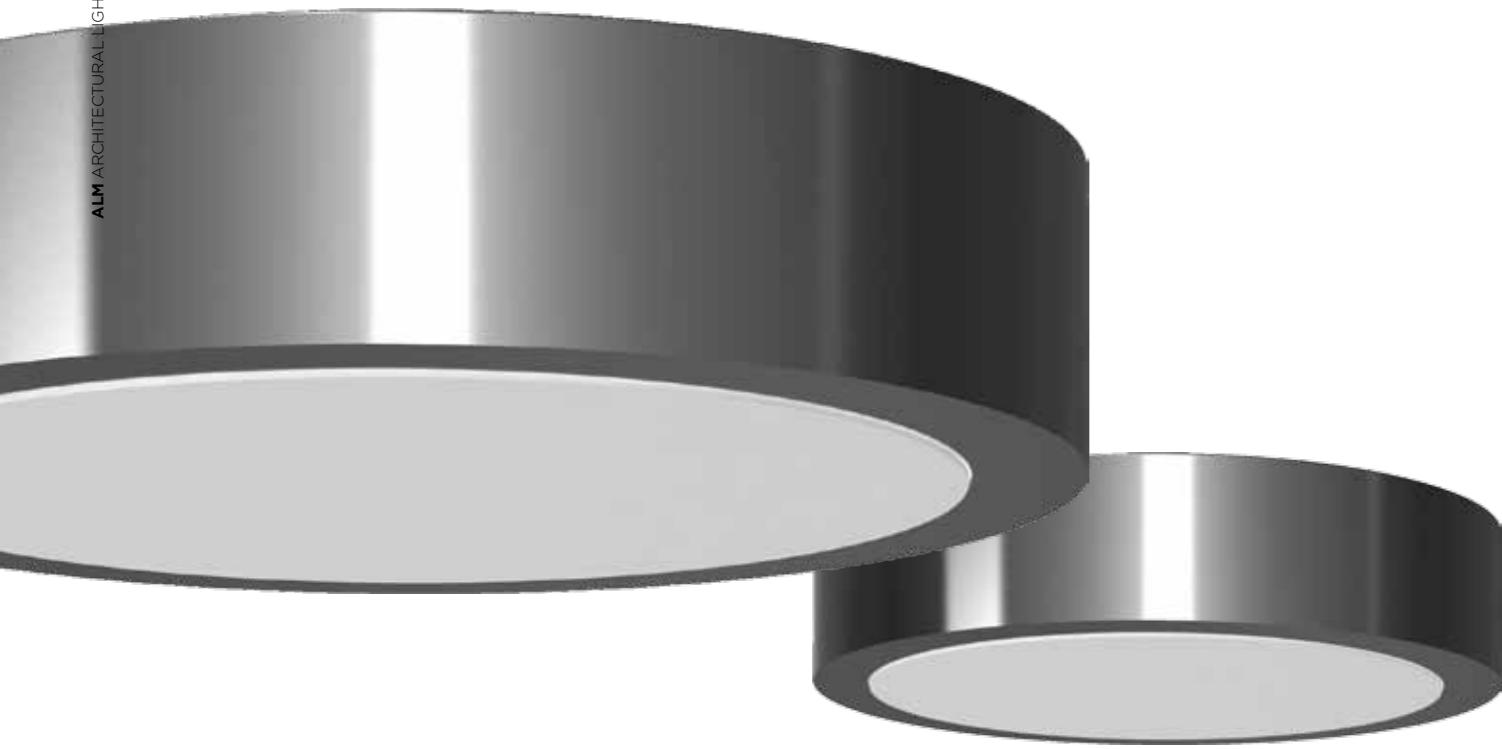

glaze NF

Wall or ceiling mounted fixture. Minimal design allows harmony with many architectural spaces. ADA compliant, ideally suited for multiple uses in hallways or stair landing areas.

* Please specify 120 or 277 Volt

Finish
Satin Stainless Steel

Optional finish
Satin Nickel
Painted White
Painted Custom Color

Diffuser
Satin White Opal Acrylic

Lamping

GLAZE NF - 12.6"
1860.S33SW10-12.6
1 x 22 Watt / 2GX13

GLAZE NF - 14.6"
1860.S36SW10-14.6
1 x 22 + 40 Watt / 2GX13

1860.S34SW10-14.6
1 x 40 Watt / 2GX13

1860.S35SW10-14.6
1 x 55 Watt / 2GX13

GLAZE NF - 16.6"
1860.S36SW10-16.6
1 x 22 + 40 Watt / 2GX13

1860.S34SW10-16.6
1 x 40 Watt / 2GX13

1860.S35SW10-16.6
1 x 55 Watt / 2GX13

GLAZE NF - 18.6"
1860.S36SW10-18.6
1 x 22 + 40 Watt / 2GX13

1860.S174SW10-18.6
4 x 24 Watt / 2G11

* Consult the factory for LED lamping options.