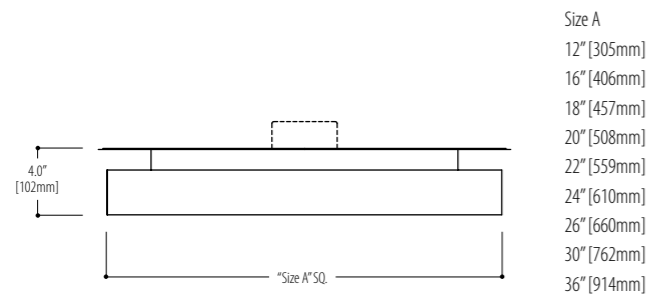

step

In various sizes and with different light sources Step offers the necessary light requirements for workspaces, conference rooms and large areas. Clear anodized extruded aluminum construction.

* Large sizes of fixture are available. Consult the factory for sizes and lamping options.
* Available in pendant mount. See section Pendant.

* Please specify 120 or 277 Volt

Finish
Clear Anodized Aluminum

Optional finish
Painted White
Painted Custom Color

Diffuser
Satin White Opal Acrylic

Optional diffuser
Clear Satin Acrylic

Lamping

STEP - 12"
1540.S29SW16-12
1 x 24 Watt / 2G10

STEP - 16"
1540.S33SW16-16
1 x 22 Watt / 2GX13

STEP - 18"
1540.S33SW16-18
1 x 22 Watt / 2GX13

STEP - 20"
1540.S36SW16-20
1 x 22 + 40 Watt / 2GX13

1540.S34SW16-20
1 x 40 Watt / 2GX13

1540.S35SW16-20
1 x 55 Watt / 2GX13

STEP - 22"
1540.S36SW16-22
1 x 22 + 40 Watt / 2GX13

1540.S34SW16-22
1 x 40 Watt / 2GX13

1540.S35SW16-22
1 x 55 Watt / 2GX13

STEP - 24"
1540.S36SW16-24
1 x 22 + 40 Watt / 2GX13

1540.S34SW16-24
1 x 40 Watt / 2GX13

1540.S35SW16-24
1 x 55 Watt / 2GX13

1540.S193SW16-24
3 x 36 Watt / 2G11

1540.S194SW16-24
4 x 36 Watt / 2G11

STEP - 26"
1540.S193SW16-26
3 x 36 Watt / 2G11

1540.S194SW16-26
4 x 36 Watt / 2G11

STEP - 30"
1540.S196SW16-30
6 x 36 Watt / 2G11

1540.S203SW16-30
3 x 40 Watt / 2G11

1540.S204SW16-30
4 x 40 Watt / 2G11

STEP - 36"
1540.S206SW16-36
6 x 40 Watt / 2G11

* Consult the factory for LED lamping options.
* Consult the factory for dimming options.