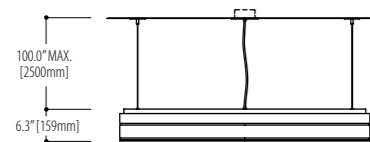

lightplanes

The clean choice for large architectural spaces. Extruded aluminum body and translucent diffuser. A clear, elegant design and simple technical details are the design principles of the Lightplanes lighting system.