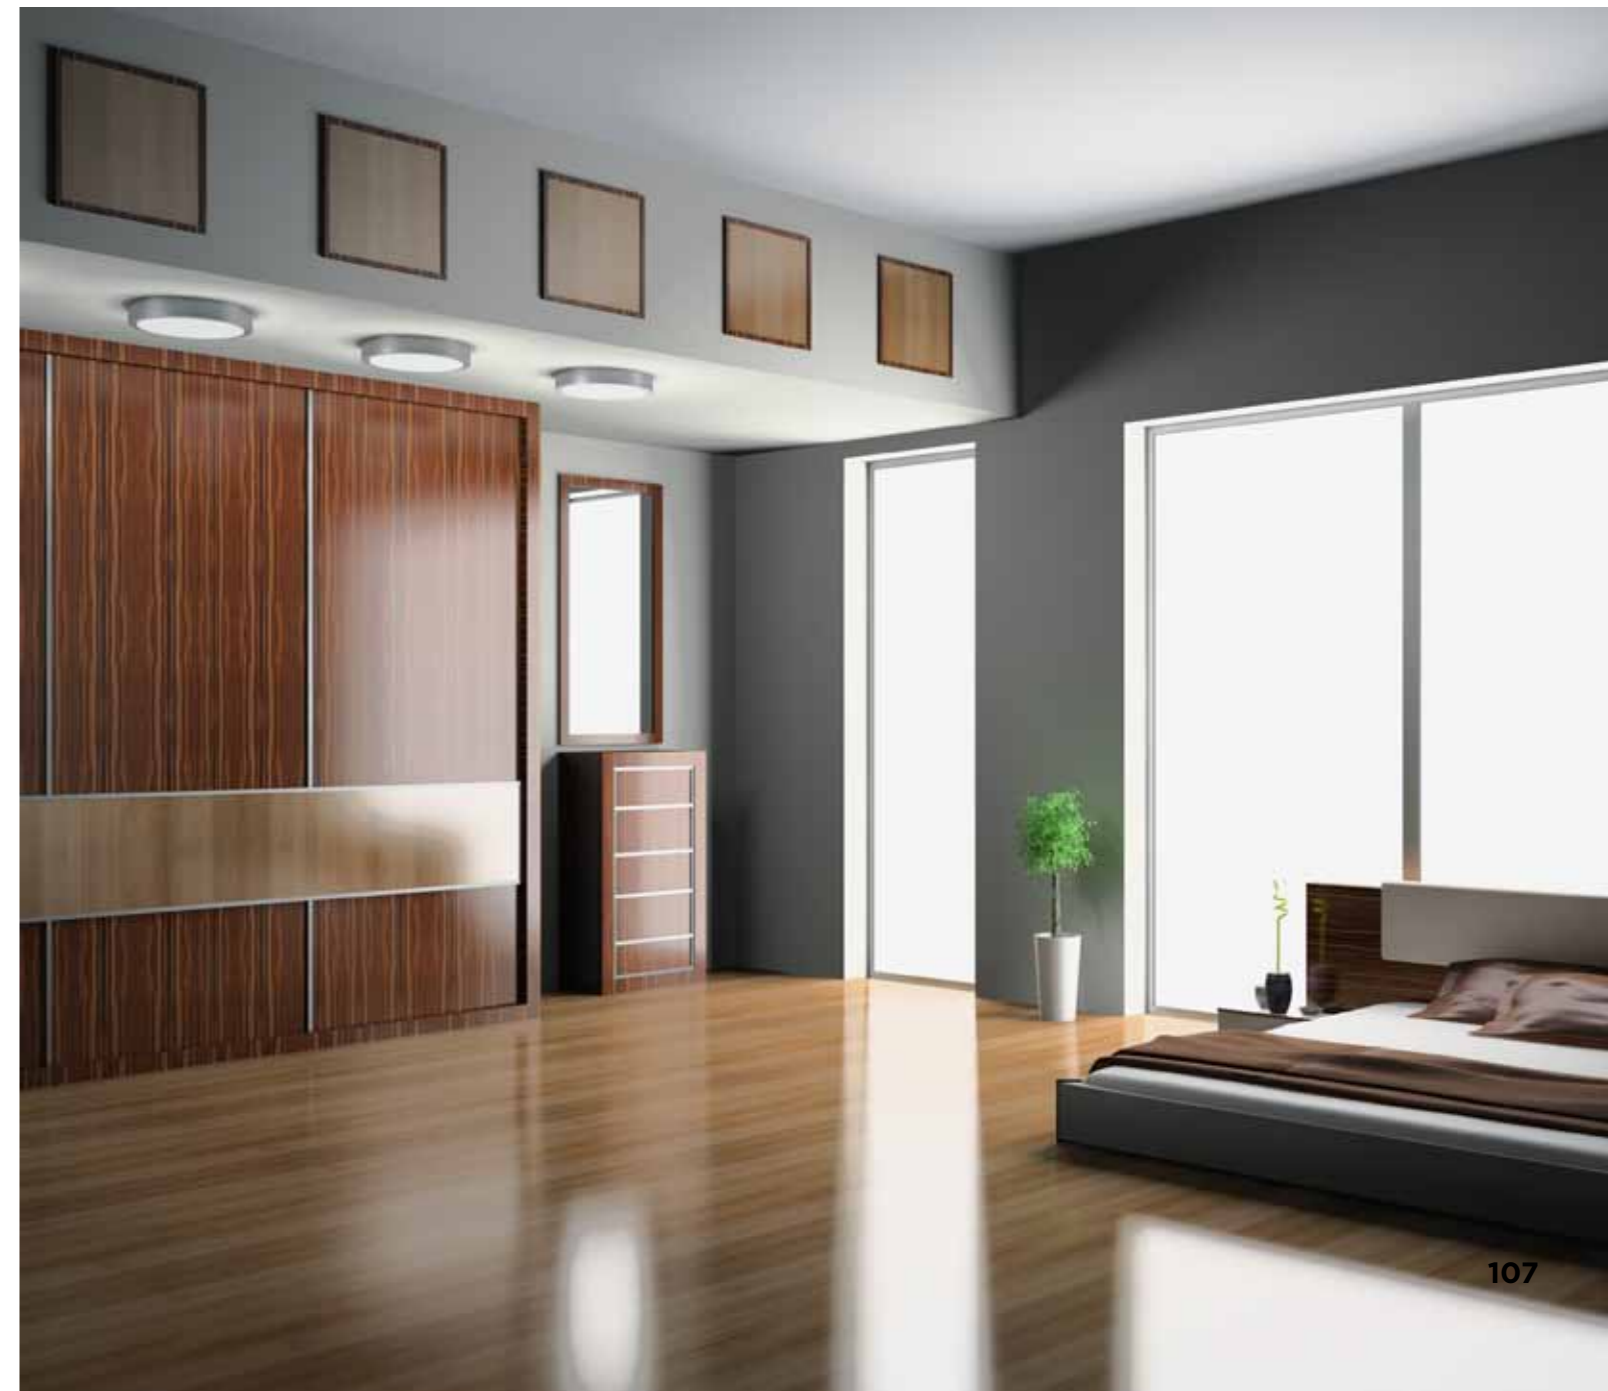

Lamping

GLAZE NF - 12.6"
1860.S33SW10-12.6
1 x 22 Watt / 2GX13

GLAZE NF - 14.6"
1860.S36SW10-14.6
1 x 22 + 40 Watt / 2GX13

1860.S34SW10-14.6
1 x 40 Watt / 2GX13

1860.S35SW10-14.6
1 x 55 Watt / 2GX13

GLAZE NF - 16.6"
1860.S36SW10-16.6
1 x 22 + 40 Watt / 2GX13

1860.S34SW10-16.6
1 x 40 Watt / 2GX13

1860.S35SW10-16.6
1 x 55 Watt / 2GX13

GLAZE NF - 18.6"
1860.S36SW10-18.6
1 x 22 + 40 Watt / 2GX13

1860.S174SW10-18.6
4 x 24 Watt / 2G11

* Consult the factory for LED lamping options.