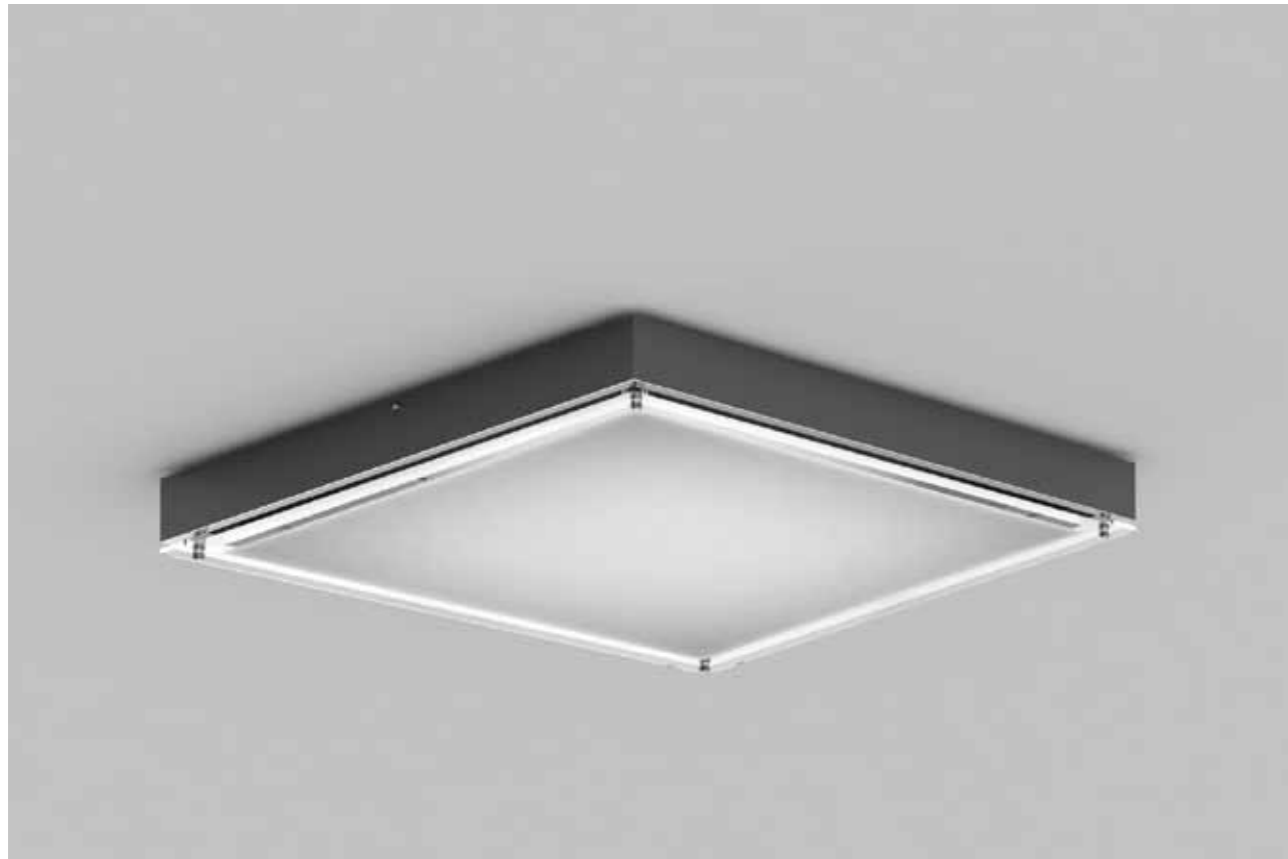

# class NF

Class provides direct, soft ambient light through a Clear / Satin Glass diffuser. ADA-compliant luminaire. Well suited for multiple hallways or wall applications.

\* Please specify 120 or 277 Volt