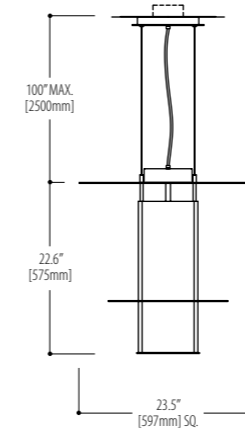

pagoda

Clean design of the body diffuser with extruded corner rails. Suspended via (4) field adjustable stainless steel cables. Suitable for lobby, hallway and conference rooms.

Finish
Painted Anodized Aluminum

Optional finish
Painted Custom Color

Diffuser
Clear Satin Acrylic

Optional diffuser
Satin White Opal Acrylic

Lamping

PAGODA - 19.5"x17.7"
1420.P17SA19-19.5x17.7
1 x 24 Watt / 2G11

1420.P04SA19-19.5x17.7
1 x 32 Watt / GX24q-3

PAGODA - 11.8"x17.7"
1420.P17SA19-11.8x17.7
1 x 24 Watt / 2G11

1420.P04SA19-11.8x17.7
1 x 32 Watt / GX24q-3

PAGODA - 23.5"x22.6"
1420.P19SA19-23.5x22.6
1 x 36 Watt / 2G11

1420.P05SA19-23.5x22.6
1 x 42 Watt / GX24q-4

PAGODA - 15.8"x22.6"
1420.P19SA19-15.8x22.6
1 x 36 Watt / 2G11

1420.P05SA19-15.8x22.6
1 x 42 Watt / GX24q-4

* Consult the factory for LED lamping options.