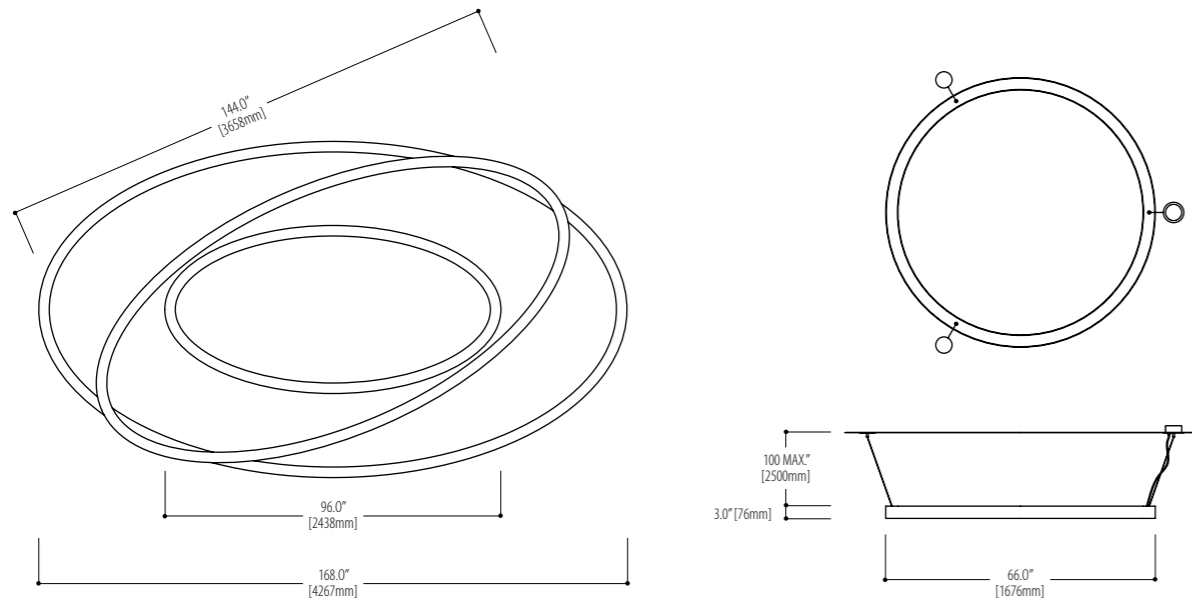

rings

Sculptural, stylish, elegant lighting solution and simple technical details are the design principles of the Rings lighting system. Perfect solution for large spaces.