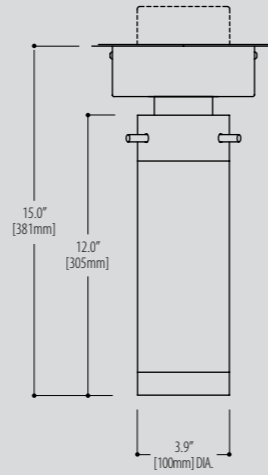

Finish
Satin Nickel

Diffuser
Clear / Satin Glass

Optional diffuser
White Opal Acrylic
White Opal Glass

Lamping

1571.C02CG12
1 x 18 Watt / GX24q-2

1571.C03CG12
1 x 26 Watt / GX24q-3

** Consult the factory for LED lamping options.
* Consult the factory for dimming options.*

* Available in wall and pendant mount. See section Wall and Pendant.

fuse 100

Cylindrical ceiling fixture with machined diffuser support cylinder and decorative details. Evenly illuminated shade surface provides 360 degrees of light.