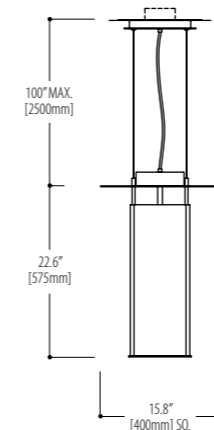

pagoda

Clean design of the body diffuser with extruded corner rails. Suspended via (4) field adjustable stainless steel cables. Suitable for lobby, hallway and conference rooms.

Finish
Painted Anodized Aluminum

Optional finish
Painted Custom Color

Diffuser
Clear Satin Acrylic

Optional diffuser
Satin White Opal Acrylic

Lamping

PAGODA - 19.5"x17.7"
1420.P17SA19-19.5x17.7
1 x 24 Watt / 2G11

1420.P04SA19-19.5x17.7
1 x 32 Watt / GX24q-3

PAGODA - 11.8"x17.7"
1420.P17SA19-11.8x17.7
1 x 24 Watt / 2G11

1420.P04SA19-11.8x17.7
1 x 32 Watt / GX24q-3

PAGODA - 23.5"x22.6"
1420.P19SA19-23.5x22.6
1 x 36 Watt / 2G11

1420.P05SA19-23.5x22.6
1 x 42 Watt / GX24q-4

PAGODA - 15.8"x22.6"
1420.P19SA19-15.8x22.6
1 x 36 Watt / 2G11

1420.P05SA19-15.8x22.6
1 x 42 Watt / GX24q-4

* Consult the factory for LED lamping options.