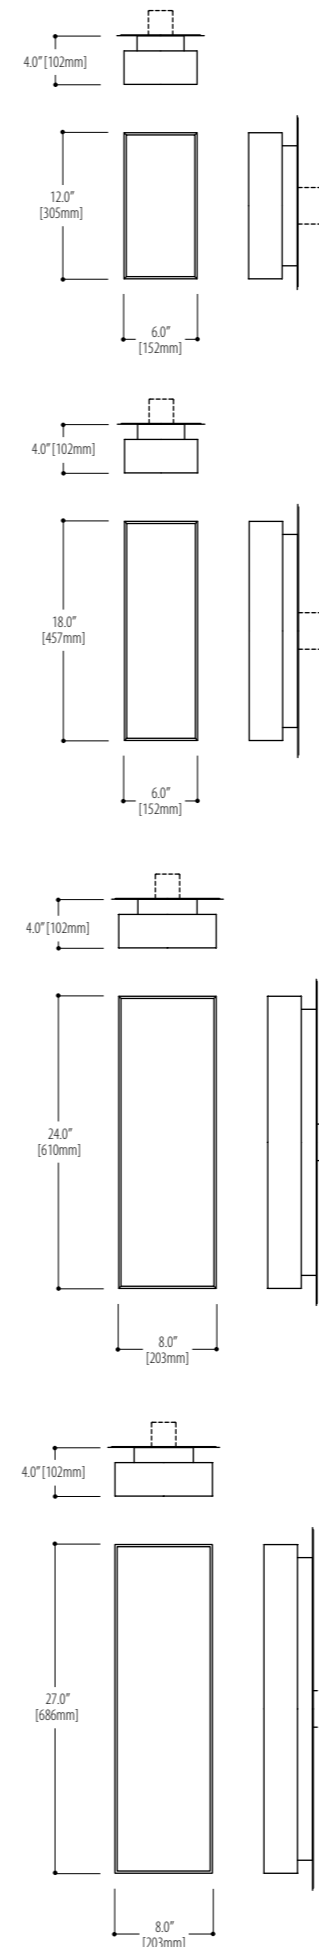

step

RC

In various sizes and with different light sources Step is suitable for individual workspace task lighting, conference rooms or larger spaces when used in multiple configurations. Clear anodized extruded aluminum construction.

* Please specify 120 or 277 Volt

Finish
Clear Anodized Aluminum

Optional finish
Painted White
Painted Custom Color

Diffuser
Satin White Opal Acrylic

Optional diffuser
Clear Satin Acrylic

1. **Lamping**
2. STEP RC - 6"x12"
     1541.W02SW16-6x12
     1 x 18 Watt / GX24q-2
   - STEP RC - 6"x18"
     1541.W17SW16-6x18
     1 x 24 Watt / 2G11
   - STEP RC - 8"x24"
     1541.W19SW16-8x24
     1 x 36 Watt / 2G11
   - STEP RC - 8"x27"
     1541.W40SW16-8x27
     1 x 14 Watt / G5
   - **1541.W41SW16-8x27**
     1 x 24 Watt HO / G5

* Consult the factory for LED lamping options.