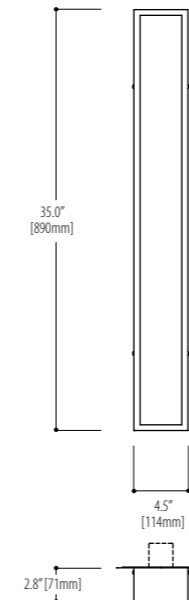

**BASE WR - 46.9"**  
**1802.W44SW10-46.9**  
1 x 28 Watt / G5

**1802.W45SW10-46.9**  
1 x 54 Watt HO / G5

\* Consult the factory for LED lamping options.