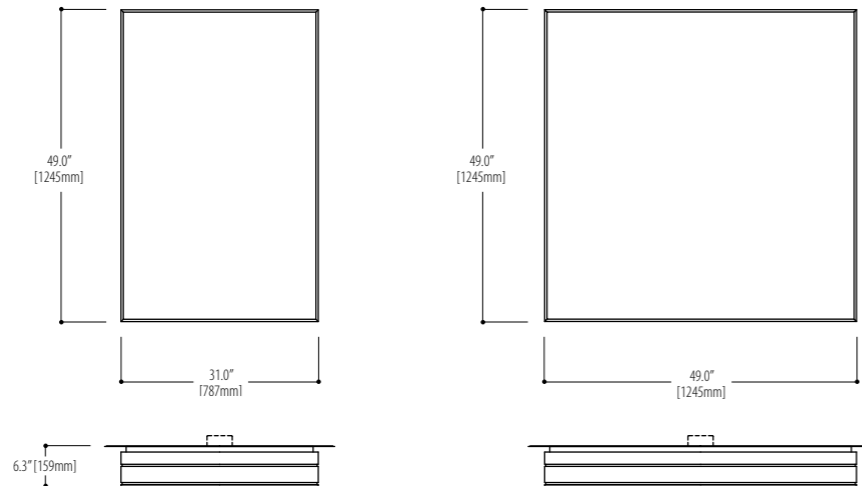

**1680.S455BR21-49x31**  
5 x 54 Watt HO / G5

**LIGHTPLANES – 49”x49”**  
**1680.S448BR21-49x49**  
8 x 28 Watt / G5

**1680.S458BR21-49x49**  
8 x 54 Watt HO / G5

\* Consult the factory for other lamping, sizes, dimming and custom modifications.