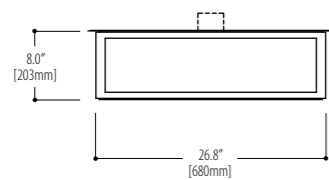

Lamping

ANY - 26.8"
1730.W40CG19-26.8
1 x 14 Watt / G5

1730.W41CG19-26.8
1 x 24 Watt HO / G5

ANY - 38"
1730.W42CG19-38
1 x 21 Watt / G5

1730.W43CG19-38
1 x 39 Watt HO / G5

ANY - 50"
1730.W44CG19-50
1 x 28 Watt / G5

1730.W45CG19-50
1 x 54 Watt HO / G5

* Consult the factory for LED lamping options.