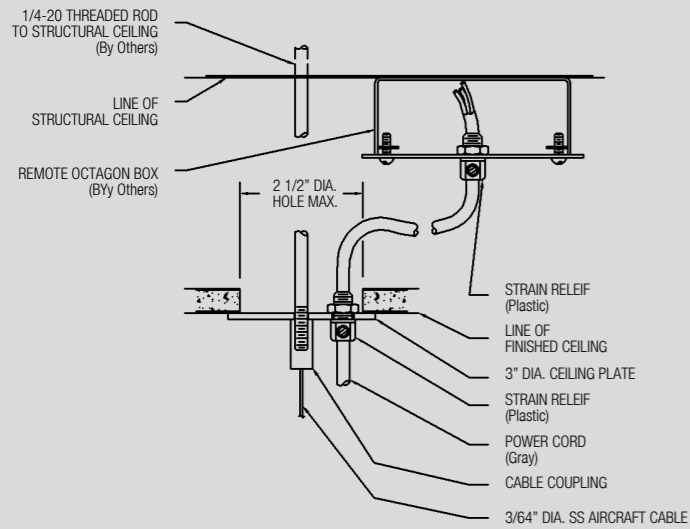

OPTIONAL SUPPORT CABLE/FEED
OPTION: WS-2