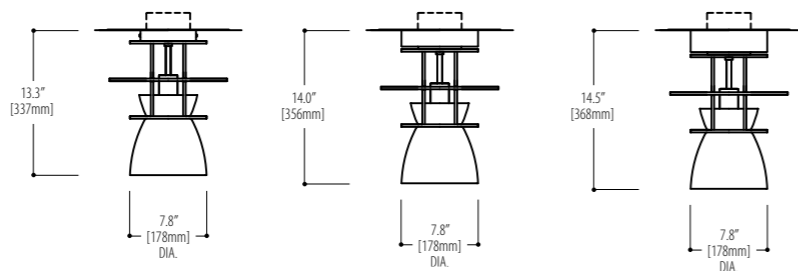

aeron

Aeron offers numerous standard and customizable options to make the most of your architectural space. Available with Fluorescent, Halogen and Metal Halide lamping.

* Available in pendant mount. See section Pendant.