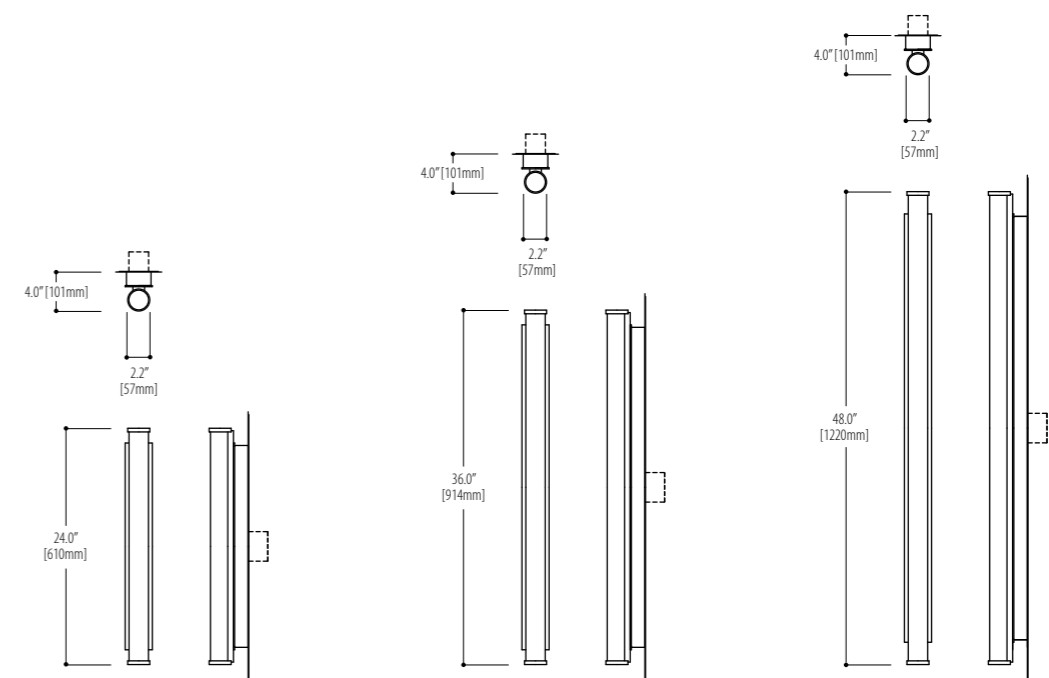

sigma

Wall sconce with formed aluminum housing and machined end caps. Diffuser is Clear Satin Acrylic. The fixture can be arranged vertically or horizontally.

- **Finish**
  Satin Aluminum
- **Optional finish**
  Painted White
  Painted Custom Color
- **Diffuser**
  Clear Satin Acrylic
- **Optional diffuser**
  White Opal Acrylic

Lamping

SIGMA – 24”
1740.W40SA17-24
1 x 14 Watt / G5

1740.W41SA17-24
1 x 24 Watt HO / G5

SIGMA – 36”
1740.W42SA17-36
1 x 21 Watt / G5

1740.W43SA17-36
1 x 39 Watt HO / G5

SIGMA – 48”
1740.W44SA17-48
1 x 28 Watt / G5

1740.W45SA17-48
1 x 54 Watt HO / G5

* Consult the factory for LED lamping options.