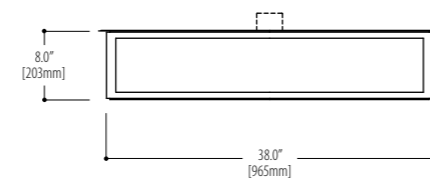

Lamping

ANY - 26.8"
1730.W40CG19-26.8
1 x 14 Watt / G5

1730.W41CG19-26.8
1 x 24 Watt HO / G5

ANY - 38"
1730.W42CG19-38
1 x 21 Watt / G5

1730.W43CG19-38
1 x 39 Watt HO / G5

ANY - 50"
1730.W44CG19-50
1 x 28 Watt / G5

1730.W45CG19-50
1 x 54 Watt HO / G5

* Consult the factory for LED lamping options.