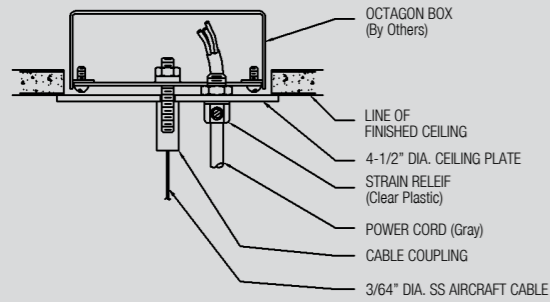

STANDARD SUPPORT CABLE/FEED
OPTION: WS-1