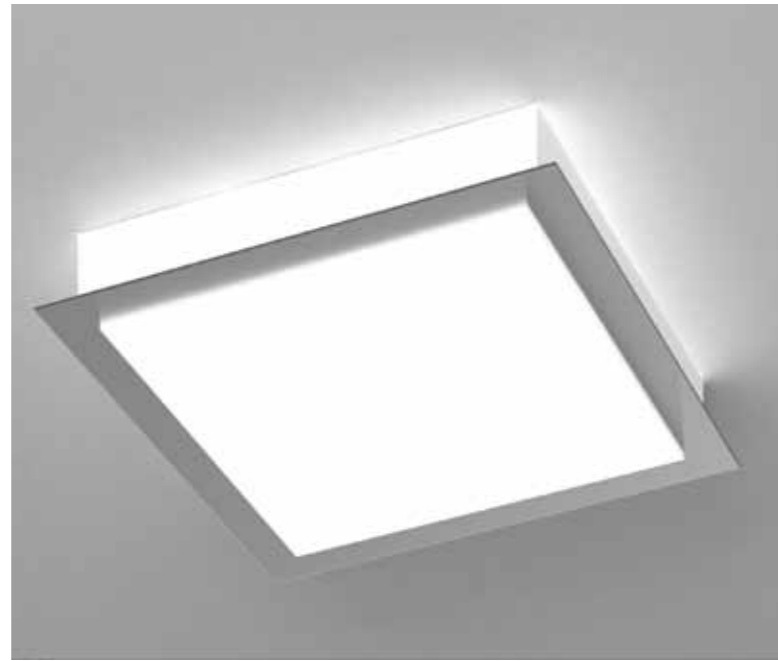

plate

SQUARE

Low profile semi-recessed downlight fixture with satin white opal acrylic diffuser extended below ceiling. Flange and Flangeless options available.

* Please specify 120 or 277 Volt

Decorative Plate Finish
Satin Stainless Steel

When applicable, Ceiling Trim Ring Finish:
Painted White

Diffuser
Satin White Opal Acrylic

Optional diffuser
Clear Satin Acrylic

Lamping

PLATE SQUARE - FLANGE - 11.7"
1365.R032SW10-11.7
2 x 26 Watt / GX24q-3

PLATE SQUARE - FLANGE - 14.7"
1365.R33SW10-14.7
1 x 22 Watt / 2GX13

Lamping

PLATE SQUARE - FLANGELESS - 11.7"
1366.R032SW10-11.7
2 x 26 Watt / GX24q-3

PLATE SQUARE - FLANGELESS - 14.7"
1366.R33SW10-14.7
1 x 22 Watt / 2GX13

** Consult the factory for LED lamping options.
* Consult the factory for dimming options.*