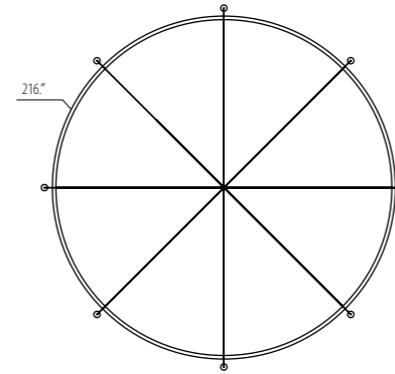

# rings

Sculptural, stylish, elegant lighting solution and simple technical details are the design principles of the Rings lighting system. Perfect solution for large spaces.