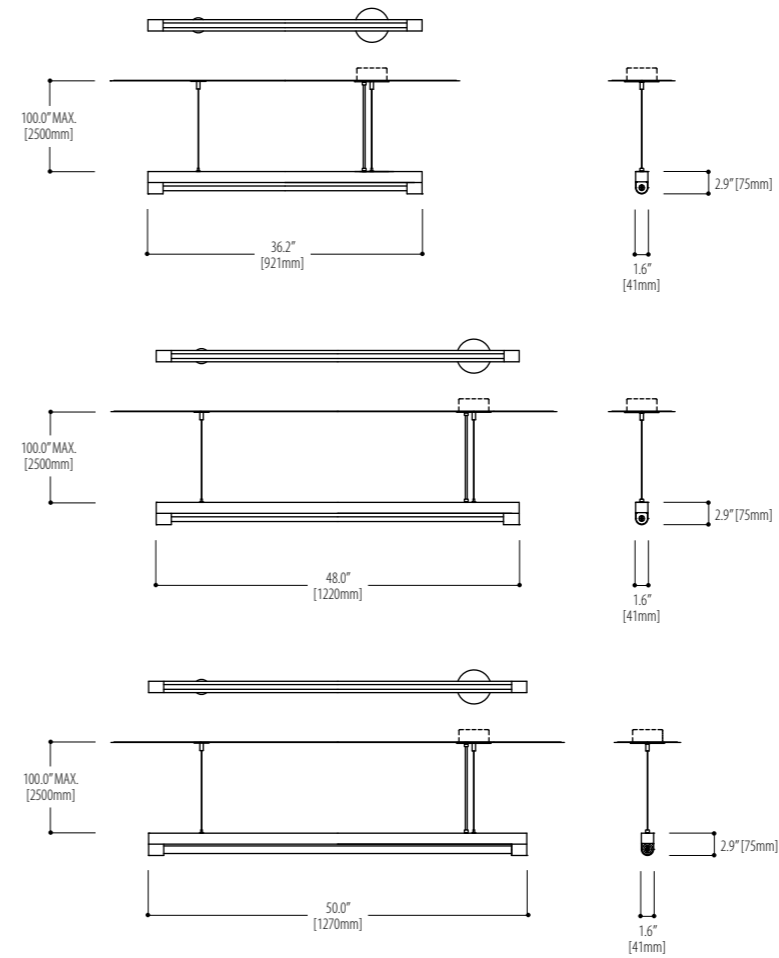

* Available in surface mount. See section Surface.

- The fixture is available with Extended and Truncated ends.
- Please consult the factory for linear row mounting configurations.
- White opal acrylic diffuser is optional

Finish
Painted Anodized Aluminum

Optional finish
Painted Custom Color

Lamping

LIGHTBAR TE - 36.2"
1701.P42NA19-36.2
1 x 21 Watt / G5

1701.P43NA19-36.2
1 x 39 Watt HO / G5

LIGHTBAR TE - 48"
1701.P44NA19-48
1 x 28 Watt / G5

1701.P45NA19-48
1 x 54 Watt HO / G5

LIGHTBAR TE - 50"
1701.P61NA19-50
1 x 32 Watt / G13

* Consult the factory for LED lamping options.

lightbar

TE

A clean design and simple technical details are the design principles of the Lightbar lighting system.