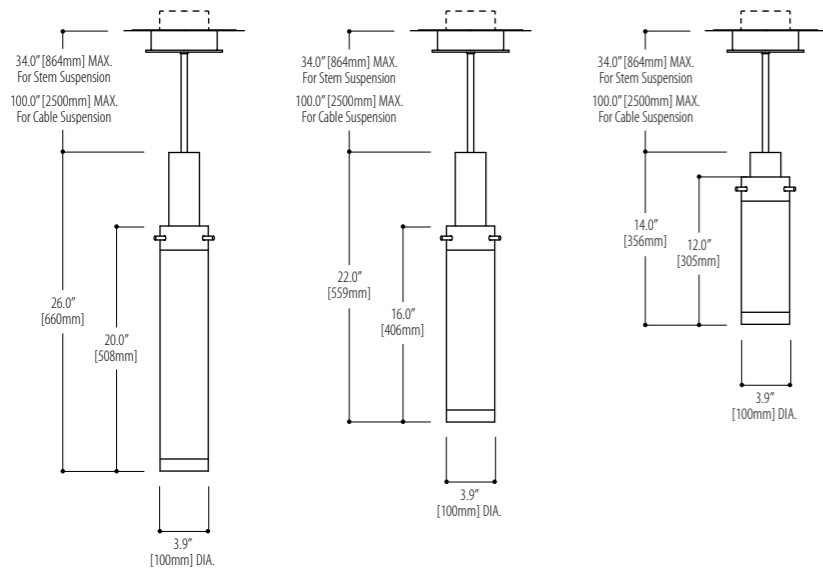

* Fixture can be used in multiple head configuration. Consult the factory for configuration options.
* Optional cable suspension available - Please consult factory.
* Available in wall and ceiling mount. See section Wall and Ceiling.