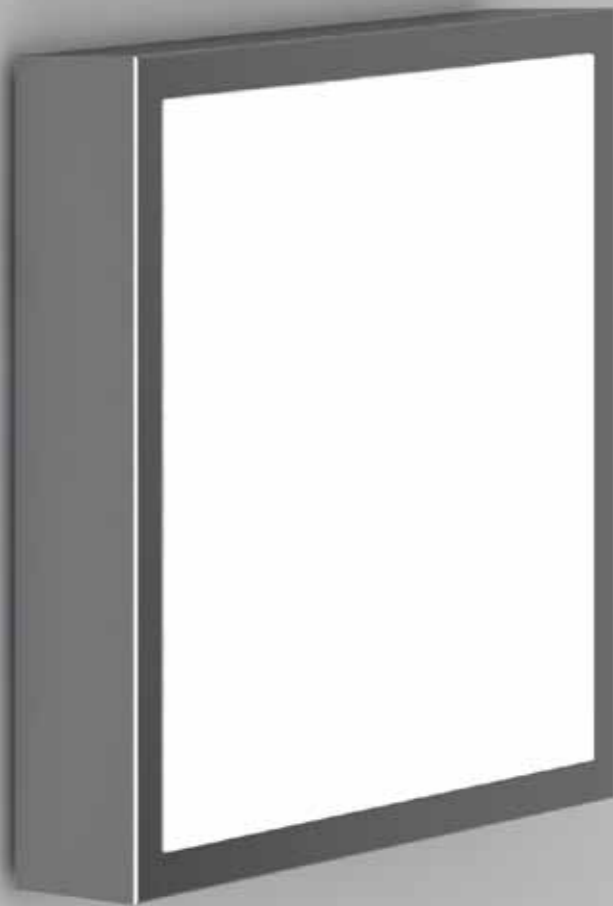

base NF

Ideal illumination for architectural entrances. ADA-compliant well suited for multiple hallway or wall applications. Durable, suitable for damp or dry location.