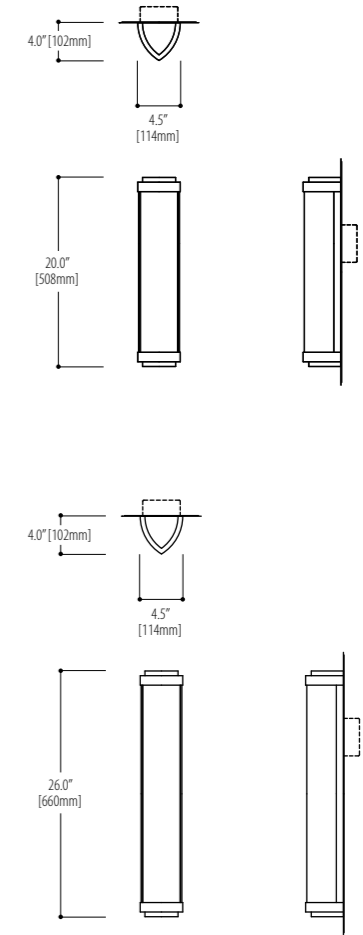

slight

Slight combines elegant and a straightforward design with lighting technology. Fluorescent wall mounted fixture suitable for wet locations. Solid aluminum construction and machined end caps.

- Wet Location
- Please specify 120 or 277 Volt

Finish
Satin Aluminum

Optional finish
Painted Anodized Aluminum
Painted Custom Color

Diffuser
White Opal Acrylic

Optional diffuser
Clear Satin Acrylic

Lamping

SLIGHT - 20"
1900.W19WA17-20
1 x 36 Watt / 2G11

SLIGHT - 26"
1900.W20WA17-26
1 x 40 Watt / 2G11

1900.W21WA17-26
1 x 50 Watt / 2G11

1900.W22WA17-26
1 x 55 Watt / 2G11

* Consult the factory for LED lamping options.