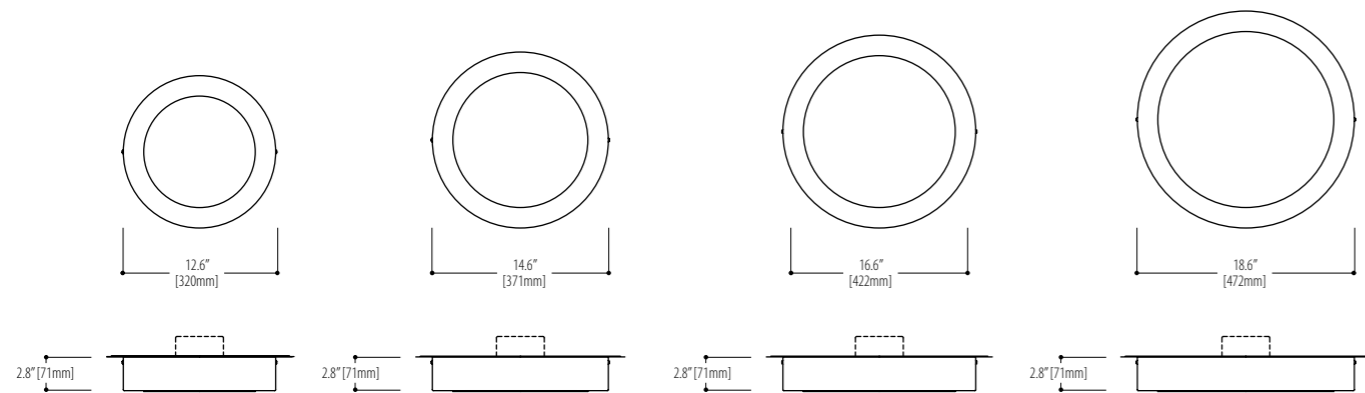

glaze WF

Wall or ceiling mounted fixture. Minimal design allows harmony with many architectural spaces. ADA compliant.