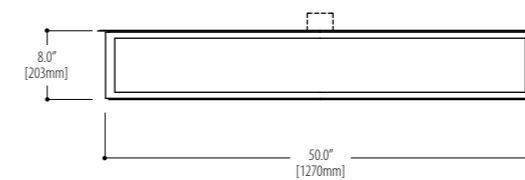

Lamping

ANY - 26.8"
1730.W40CG19-26.8
1 x 14 Watt / G5

1730.W41CG19-26.8
1 x 24 Watt HO / G5

ANY - 38"
1730.W42CG19-38
1 x 21 Watt / G5

1730.W43CG19-38
1 x 39 Watt HO / G5

ANY - 50"
1730.W44CG19-50
1 x 28 Watt / G5

1730.W45CG19-50
1 x 54 Watt HO / G5

* Consult the factory for LED lamping options.