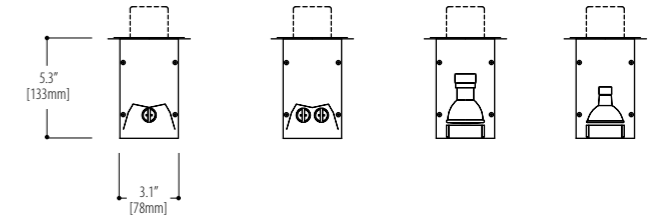

clearline CEILING

The ClearLine ceiling is an elegant and refined option for direct illumination in offices or hallways.

* Please consult the factory for linear row mounting configurations.