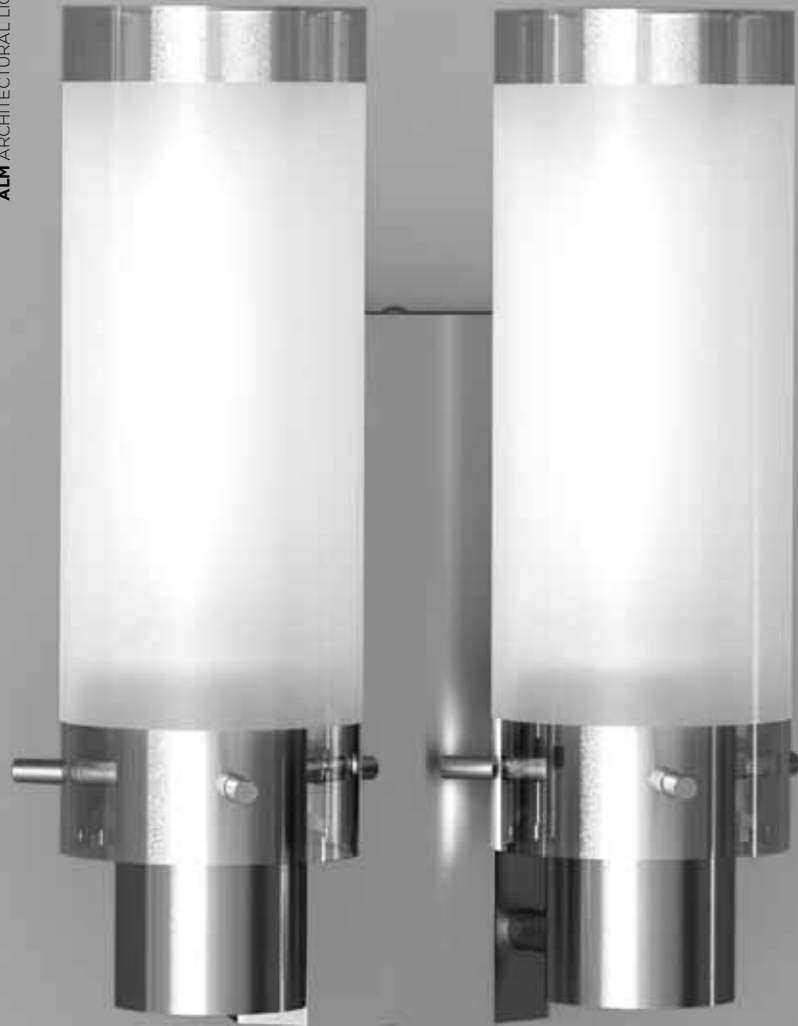

# fuse 100

Cylindrical wall fixture with machined diffuser support cylinder. Frosted area of cylindrical diffuser provides 360 degrees of illumination. Single or double head fixtures available.

\* Available in pendant and ceiling mount. See section Pendant and Ceiling.