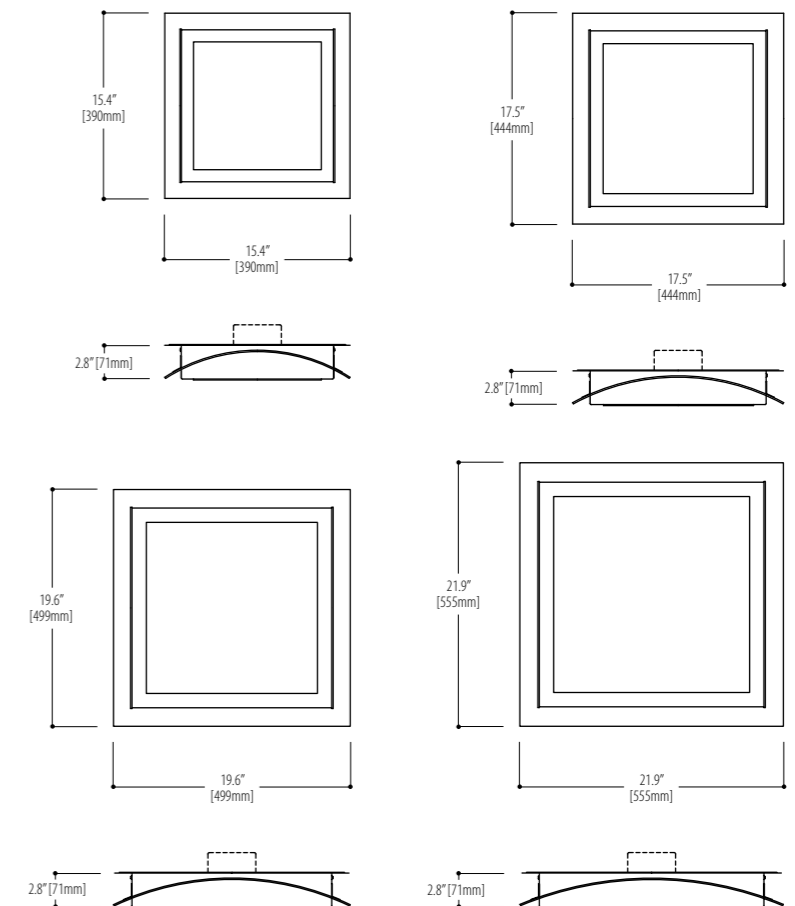

Lamping

DIVA – 15.4”
1890.S33SW22-15.4
1 x 22 Watt / 2GX13

DIVA – 17.5”
1890.S36SW22-17.5
1 x 22 + 40 Watt / 2GX13

1890.S34SW22-17.5
1 x 40 Watt / 2GX13

1890.S35SW22-17.5
1 x 55 Watt / 2GX13

DIVA – 19.6”
1890.S36SW22-19.6
1 x 22 + 40 Watt / 2GX13

1890.S34SW22-19.6
1 x 40 Watt / 2GX13

1890.S35SW22-19.6
1 x 55 Watt / 2GX13

DIVA – 21.9”
1890.S36SW22-21.9
1 x 22 + 40 Watt / 2GX13

1890.S34SW22-21.9
1 x 40 Watt / 2GX13

1890.S35SW22-21.9
1 x 55 Watt / 2GX13

1890.S193SW22-21.9
3 x 36 Watt / 2G11

1890.S194SW22-21.9
4 x 36 Watt / 2G11

* Consult the factory for LED lamping options.