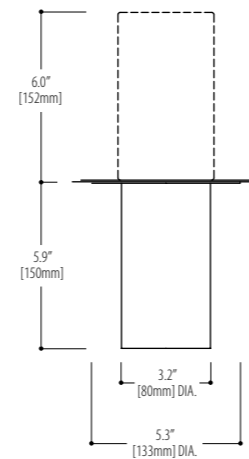

tube

Sleek and clean are words that describe the Tube. Its contribution as a design element can offer many statements. All visible elements are solid stainless steel construction.

* 120 Volt Only

Finish
Satin Stainless Steel

Optional finish
Painted Custom Color

Lamping

1240.C90NA10
1 x 20 Watt PAR20, MH / Med. Base

* Consult the factory for LED lamping options.