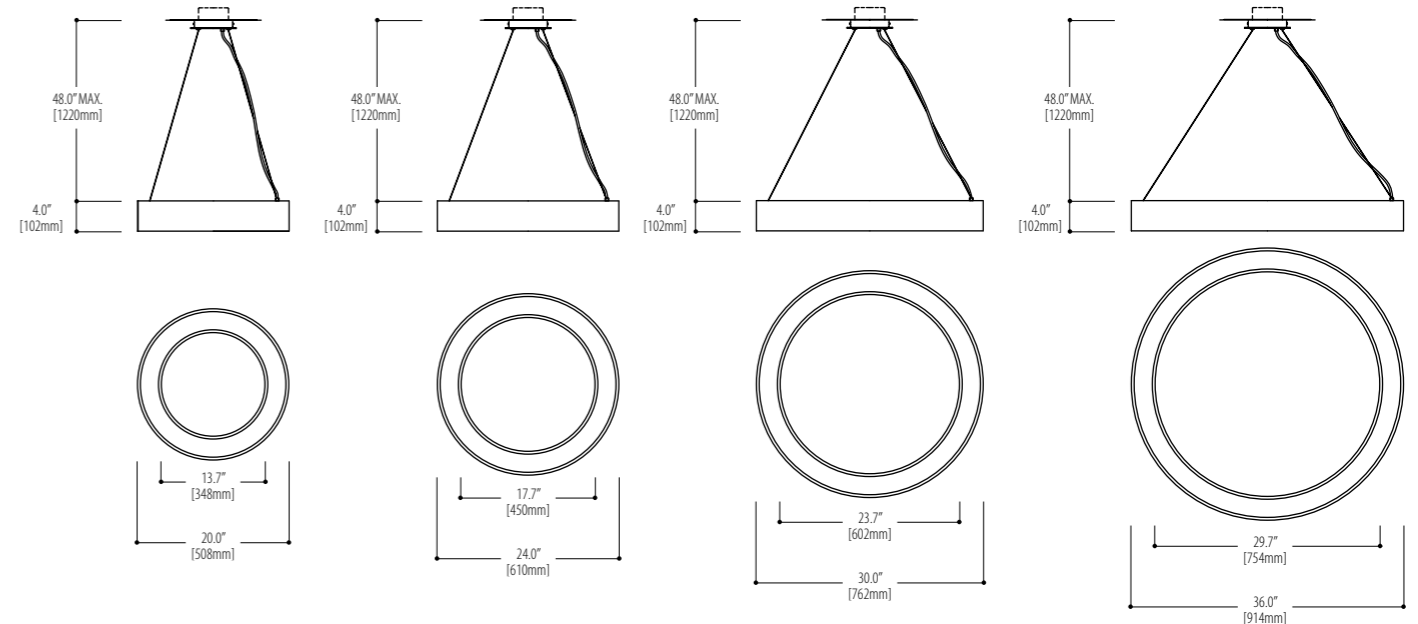

ring UD

The clean essential lines of the Ring make it suitable for use in any modern environment. Direct or indirect/direct lighting options. Suspended via (4) field adjustable stainless steel cables, allowing for independent fixture aiming.

* Please specify 120 or 277 Volt.
* Recessed driver housing provided – Please consult factory

Finish
Painted Anodized Aluminum

Optional finish
Painted White
Painted Custom Color

Bottom Diffuser
Satin White Opal Acrylic

Optional diffuser
Clear Satin Acrylic

Lamping

RING UD - 20"
1692.PLED24SW19-20
Up - 24 Watt / 2,370 lm / Down - 24 Watt / 2,370 lm - Low Power

1692.PLED48SW19-20
Up - 48 Watt / 4,740 lm / Down - 48 Watt / 4,740 lm - High Power

RING UD - 24"
1692.PLED30SW19-24
Up - 30 Watt / 2,960 lm / Down - 30 Watt / 2,960 lm - Low Power

1692.PLED60SW19-24
Up - 60 Watt / 5,920 lm / Down - 60 Watt / 5,920 lm - High Power

RING UD - 30"
1692.PLED40SW19-30
Up - 40 Watt / 3,850 lm / Down - 40 Watt / 3,850 lm - Low Power

1692.PLED80SW19-30
Up - 80 Watt / 7,700 lm / Down - 80 Watt / 7,700 lm - High Power

RING UD - 36"
1692.PLED48SW19-36
Up - 48 Watt / 4,740 lm / Down - 48 Watt / 4,740 lm - Low Power

1692.PLED96SW19-36
Up - 96 Watt / 9,480 lm / Down - 96 Watt / 9,480 lm - High Power