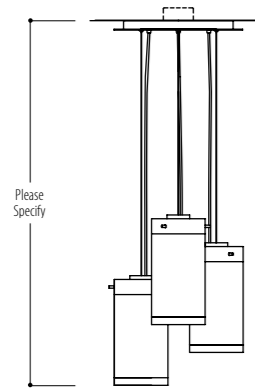

fuse

120

Cylindrical pendant with machined diffuser support cylinder and decorative elements. Frosted area of cylindrical diffuser provides 360 degrees of illumination.