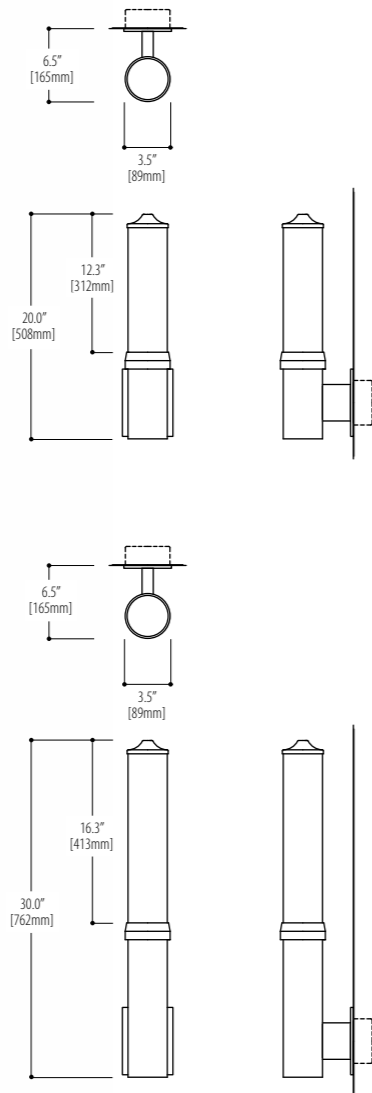

due

The hand-blown Triplex White Opal Glass diffuser and extruded clear anodized aluminum housing. Fluorescent wall mounted fixture suitable for wet locations.

- Wet Location
- Please specify 120 or 277 Volt

Finish
Clear Anodized Aluminum

Optional finish
Painted Custom Color

Diffuser
White Opal Glass

Optional diffuser
Clear Satin Acrylic
White Opal Acrylic

Lamping

DUE - 20"
1940.W17WG16-20
1 x 24 Watt / 2G11

DUE - 30"
1940.W19WG16-30
1 x 36 Watt / 2G11

* Consult the factory for LED lamping options.