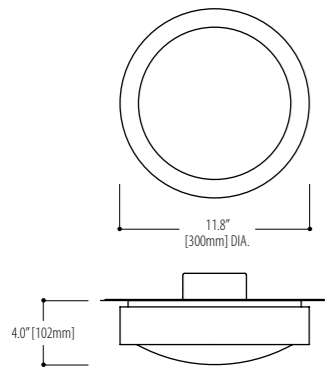

pilot

Made with frosted ribbed diffuser mounted in nickel or stainless steel metal enclosure. Fixture provides downlight distribution.