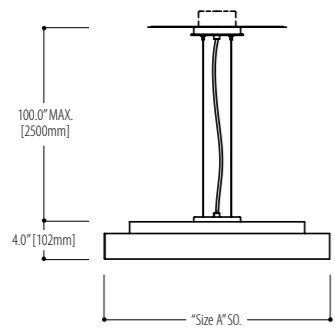

step

The clean essential lines of the Step make it suitable for use in any modern environment. Step is available in pendant, wall and ceiling version. In various sizes and with different light sources it is suitable for individual workspace task lighting, conference rooms or larger spaces when used in multiple configurations. Clear anodized extruded aluminum construction.

Size A
12" [305mm]
16" [406mm]
18" [457mm]
20" [508mm]
22" [559mm]
24" [610mm]
26" [660mm]
30" [762mm]
36" [914mm]

* Please specify 120 or 277 Volt

Finish
Clear Anodized Aluminum

Optional finish
Painted White
Painted Custom Color

Diffuser:
Satin White Opal Acrylic

Optional diffuser
Clear Satin Acrylic

* Large sizes of fixture are available. Consult the factory for sizes and lamping options.
* Available in Surface mount. See section Surface.

Lamping

STEP - 12"
1540.P29SW16-12
1 x 24 Watt / 2G10

STEP - 16"
1540.P33SW16-16
1 x 22 Watt / 2GX13

STEP - 18"
1540.P33SW16-18
1 x 22 Watt / 2GX13

STEP - 20"
1540.P36SW16-20
1 x 22 + 40 Watt / 2GX13

1540.P34SW16-20
1 x 40 Watt / 2GX13

1540.P35SW16-20
1 x 55 Watt / 2GX13

STEP - 22"
1540.P36SW16-22
1 x 22 + 40 Watt / 2GX13

1540.P34SW16-22
1 x 40 Watt / 2GX13

1540.P35SW16-22
1 x 55 Watt / 2GX13

STEP - 24"
1540.P36SW16-24
1 x 22 + 40 Watt / 2GX13

1540.P34SW16-24
1 x 40 Watt / 2GX13

1540.P35SW16-24
1 x 55 Watt / 2GX13

1540.P193SW16-24
3 x 36 Watt / 2G11

1540.P194SW16-24
4 x 36 Watt / 2G11

STEP - 26"
1540.S193SW16-26
3 x 36 Watt / 2G11

1540.P194SW16-26
4 x 36 Watt / 2G11

STEP - 30"
1540.P196SW16-30
6 x 36 Watt / 2G11

1540.P203SW16-30
3 x 40 Watt / 2G11

1540.P204SW16-30
4 x 40 Watt / 2G11

STEP - 36"
1540.P206SW16-36
6 x 40 Watt / 2G11

* Consult the factory for LED lamping options.
* Consult the factory for dimming options.