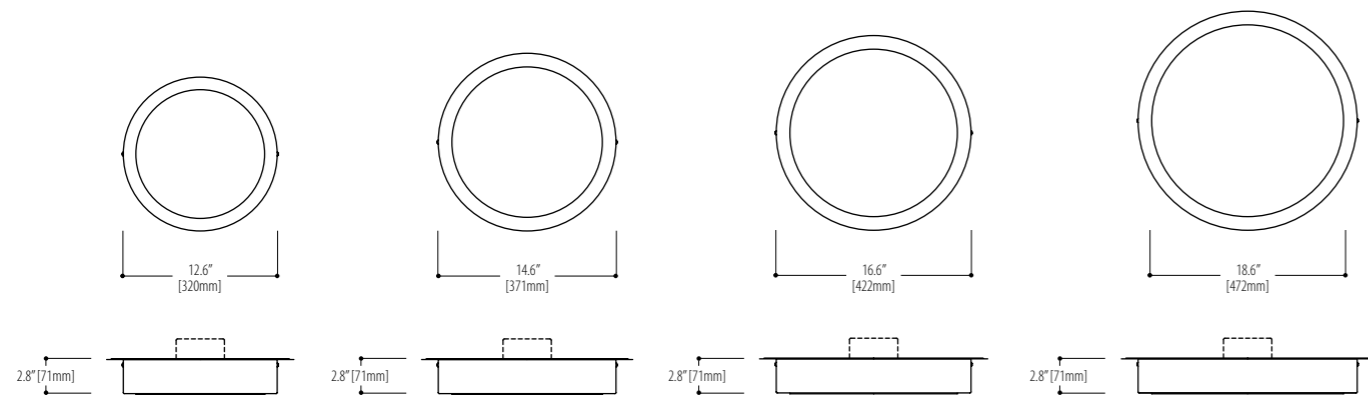

glaze NF

Wall or ceiling mounted fixture. Minimal design allows harmony with many architectural spaces. ADA compliant, ideally suited for multiple uses in hallways or stair landing areas.