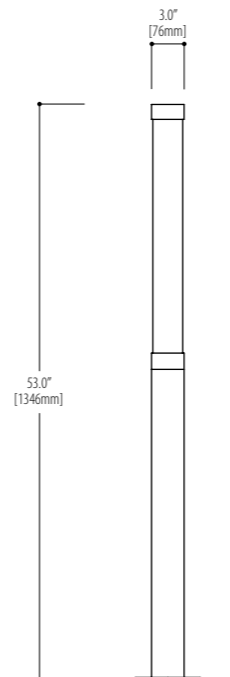

* Wet Location

Finish
Satin Stainless Steel

Optional finish
Painted Anodized Aluminum
Painted Custom Color

Diffuser
White Opal Acrylic

Optional diffuser
Clear Satin Acrylic
White Opal Glass

Lamping

VERTIGO SS - 53"
1971.F40WA10-53
1 x 14 Watt / G5

1971.F41WA10-53
1 x 24 Watt HO / G5

* Consult the factory for LED lamping options.