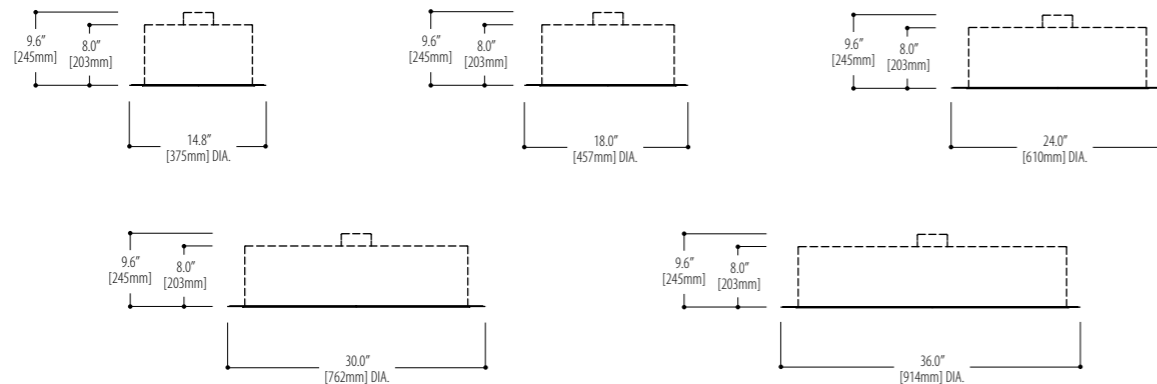

plate FLUSH TR

Flangeless & Flanged