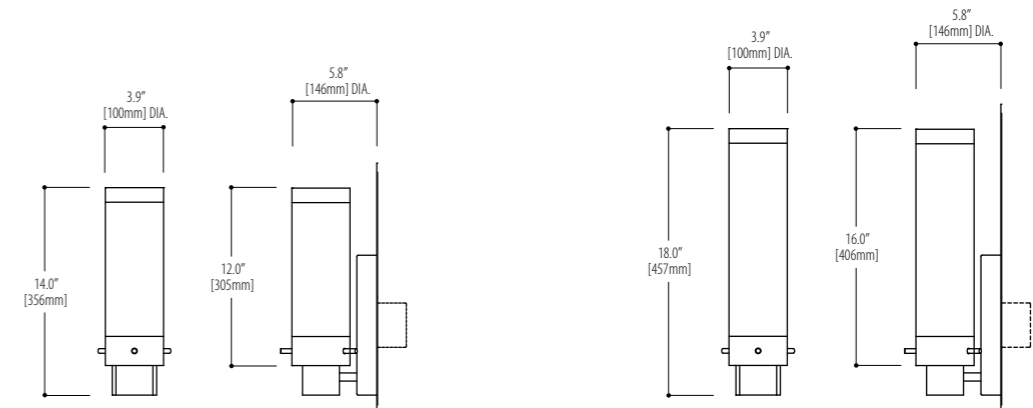

* Available in pendant and ceiling mount. See section Pendant and Ceiling.