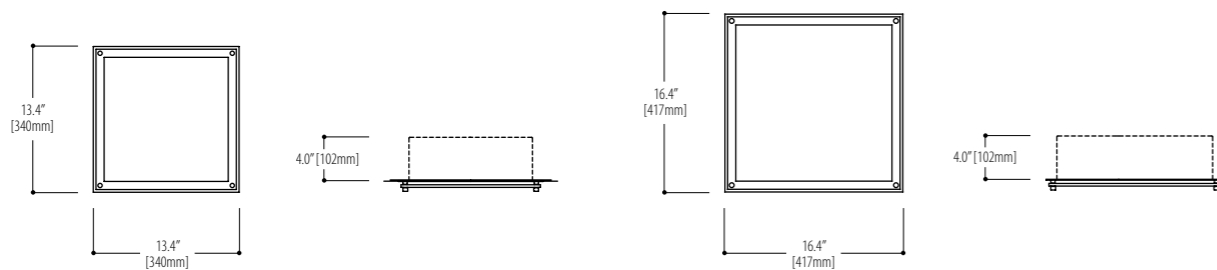

**FLOAT SQUARE - 16.4"**  
**1381.R36CG10-16.4**  
1 x 22 + 40 Watt / 2GX13

**1381.R34CG10-16.4**  
1 x 40 Watt / 2GX13

**1381.R35CG10-16.4**  
1 x 55 Watt / 2GX13

\* Consult the factory for LED lamping options.  
\* Consult the factory for dimming options.