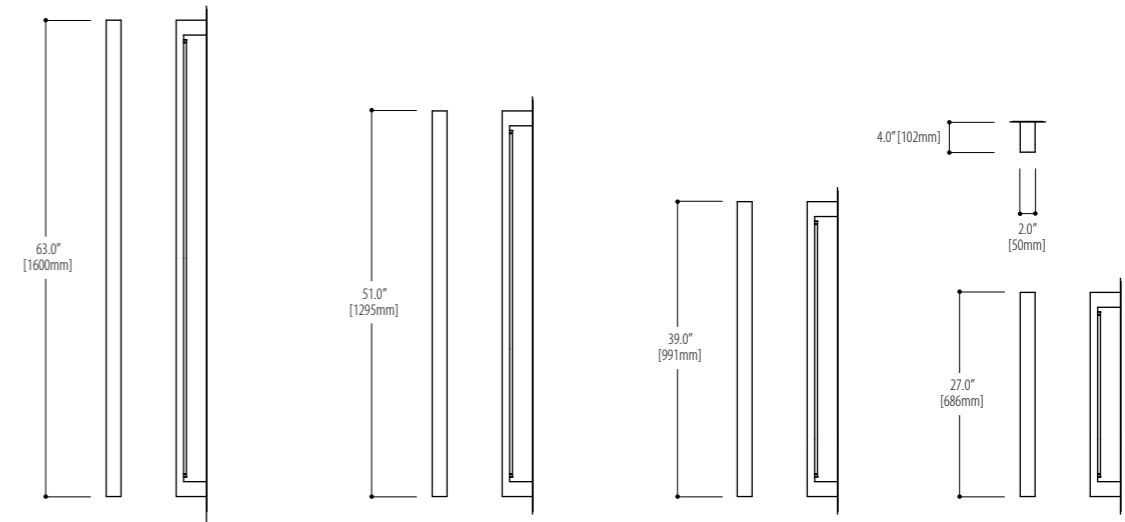

city

The simple clean lines of the fixture are an ideal solution for interior architectural structures. Wall mounted, vertically or horizontally oriented with indirect fluorescent or LED lighting.

Finish
Painted Anodized Aluminum

Optional finish
Painted White
Painted Custom Color

Lamping

CITY – 27"
1825.W40NA19-27
1 x 14 Watt / G5

1825.W41NA19-27
1 x 24 Watt HO / G5

CITY – 39"
1825.W42NA19-39
1 x 21 Watt / G5

1825.W43NA19-39
1 x 39 Watt HO / G5

CITY – 51"
1825.W44NA19-51
1 x 28 Watt / G5

1825.W45NA19-51
1 x 54 Watt HO / G5

CITY – 63"
1825.W46NA19-63
1 x 35 Watt / G5

1825.W47NA19-63
1 x 80 Watt HO / G5

* Consult the factory for LED lamping options.

* Consult the factory for other lamping, sizes, dimming and custom modifications.