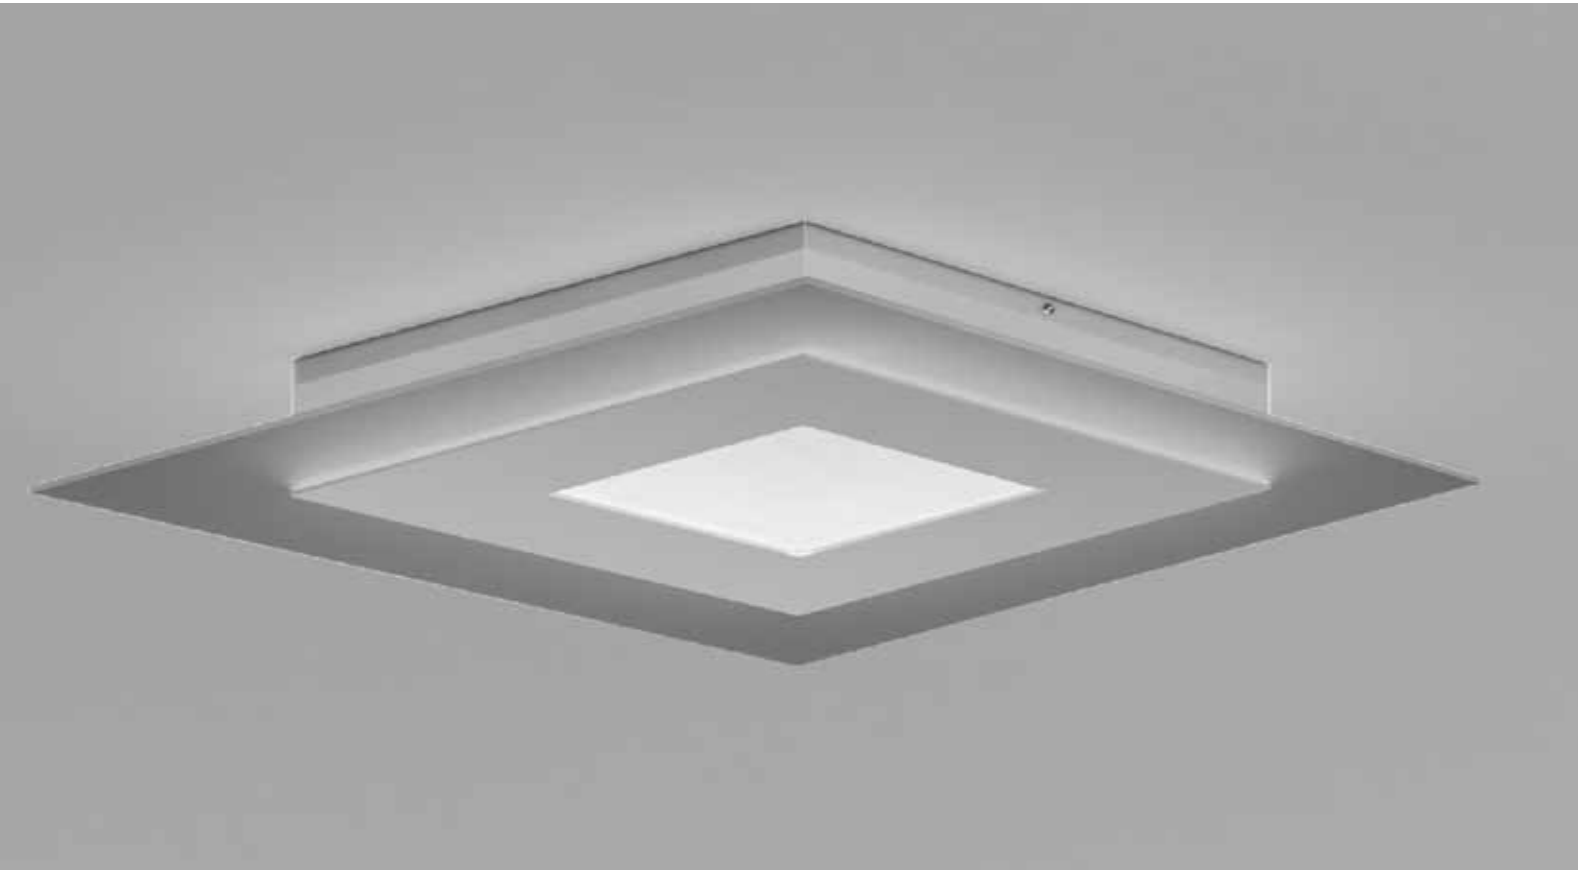

omnia

Emits soft, diffused, direct and indirect light. Creates suitable illumination for hallways and stairs.