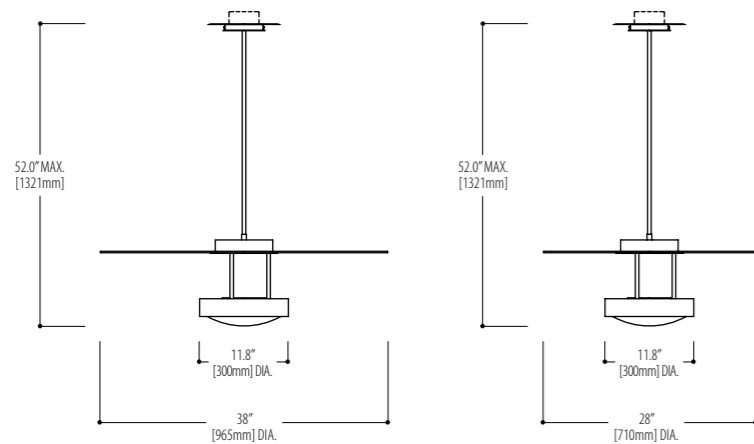

pilot

Made with frosted ribbed diffuser mounted in nickel or stainless steel metal enclosure. Fixture provides downlight distribution.