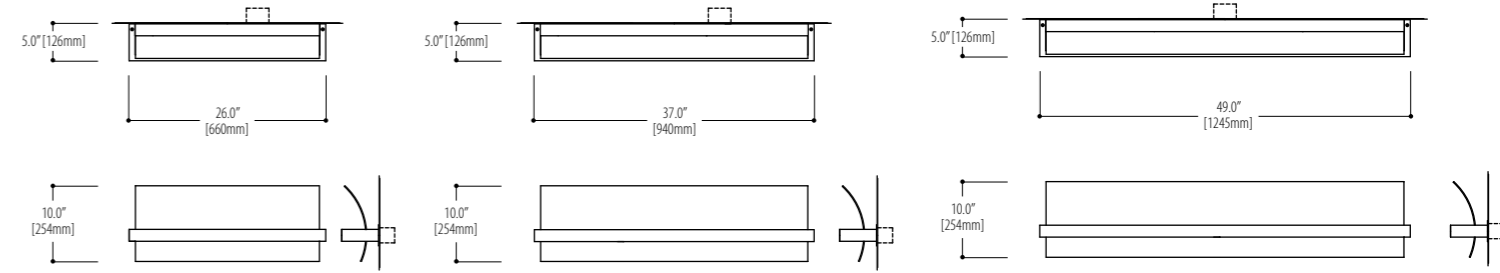

wing

Wing is the perfect interior architectural wall sconce made from extruded aluminum. Wall mounted with indirect fluorescent lighting.

Finish
Painted Anodized Aluminum

Optional finish
Painted White
Painted Custom Color

Reflector
Painted to match the fixture – Standard

Lamping

WING – 26"
1820.W40NA19-26
1 x 14 Watt / G5

1820.W41NA19-26
1 x 24 Watt HO / G5

WING – 37"
1820.W42NA19-37
1 x 21 Watt / G5

1820.W43NA19-37
1 x 39 Watt HO / G5

WING – 49"
1820.W44NA19-49
1 x 28 Watt / G5

1820.W45NA19-49
1 x 54 Watt HO / G5

* Consult the factory for LED lamping options.