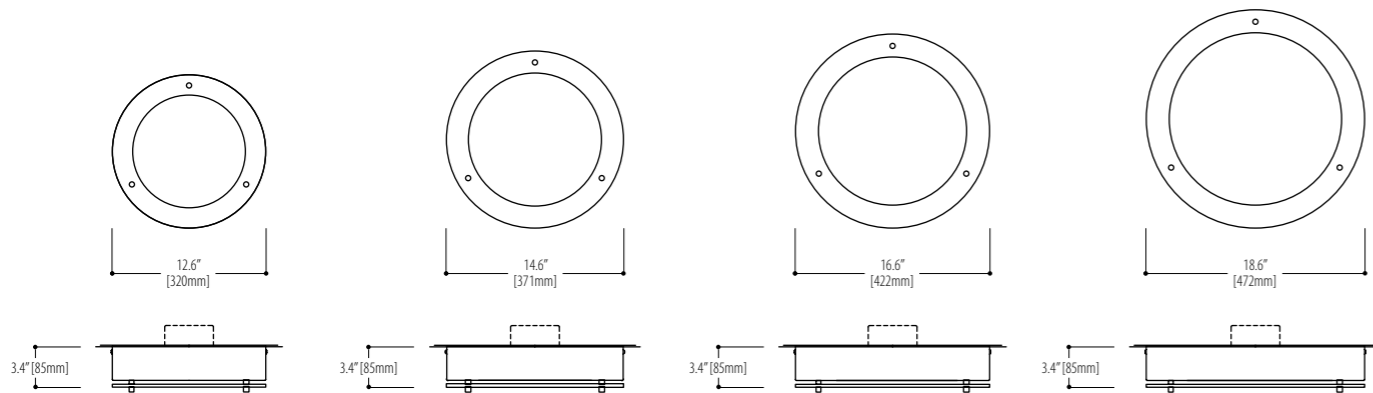

bay WF

Wall or ceiling mounted fixture. Minimal design allows harmony with many architectural spaces. ADA compliant, ideally suited for multiple uses in hallways or stair landing areas.

* Please specify 120 or 277 Volt

Finish
Satin Stainless Steel

Optional finish
Satin Nickel
Painted White
Painted Custom Color

Diffuser
Clear / Satin Glass

Optional diffuser
Satin White Opal Acrylic

Lamping

BAY WF – 12.6"
1871.S33CG10-12.6
1 x 22 Watt / 2GX13

BAY WF – 14.6"
1871.S36CG10-14.6
1 x 22 + 40 Watt / 2GX13

1871.S34CG10-14.6
1 x 40 Watt / 2GX13

1871.S35CG10-14.6
1 x 55 Watt / 2GX13

BAY WF – 16.6"
1871.S36CG10-16.6
1 x 22 + 40 Watt / 2GX13

1871.S34CG10-16.6
1 x 40 Watt / 2GX13

1871.S35CG10-16.6
1 x 55 Watt / 2GX13

BAY WF – 18.6"
1871.S36CG10-18.6
1 x 22 + 40 Watt / 2GX13

1871.S174CG10-18.6
4 x 24 Watt / 2G11

* Consult the factory for LED lamping options.