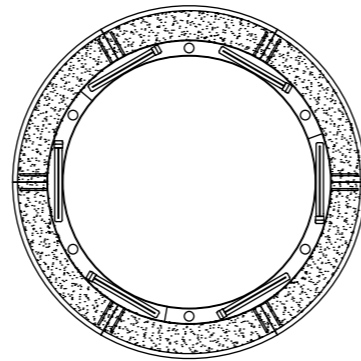

custom clearline

RING

Clearline "Ring" is the pendant fixture with uplight and downlight lighting component with various sizes, lamping and mounting options. ClearLine pendant mounts via aircraft cable. The mounting height is adjusted without tools.

* Consult the factory for other lamping, sizes, dimming and custom modifications.

Reflected Plan