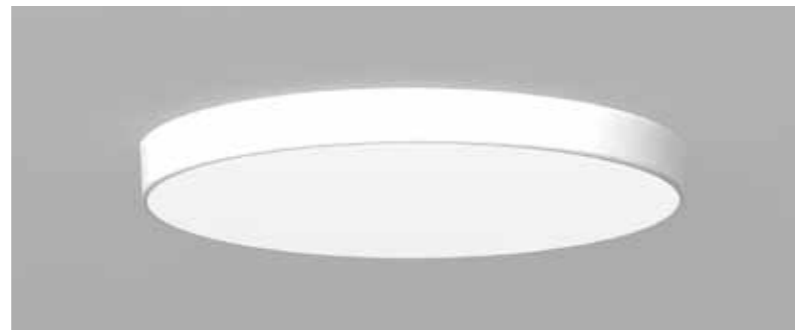

* Please specify 120 or 277 Volt

Ceiling Trim Ring Finish
Painted White

Diffuser
Satin White Opal Acrylic

Lamping

PLATE ROUND TR - 14.1"
1363.R36SW21-14.1
1 x 22 + 40 Watt / 2GX13

1363.R34SW21-14.1
1 x 40 Watt / 2GX13

1363.R032SW21-14.1
2 x 26 Watt / GX24q-3

PLATE ROUND TR - 17.3"
1363.R36SW21-17.3
1 x 22 + 40 Watt / 2GX13

1363.R034SW21-17.3
4 x 26 Watt / GX24q-3

1363.R174SW21-17.3
4 x 24 Watt / 2G11

PLATE ROUND TR - 23.3"
1363.R193SW21-23.3
3 x 36 Watt / 2G11

1363.R194SW21-23.3
4 x 36 Watt / 2G11

PLATE ROUND TR - 29.3"
1363.R194SW21-29.3
4 x 36 Watt / 2G11

1363.R203SW21-29.3
3 x 40 Watt / 2G11

1363.R204SW21-29.3
4 x 40 Watt / 2G11

PLATE ROUND TR - 35.3"
1363.R196SW21-35.3
6 x 36 Watt / 2G11

1363.R205SW21-35.3
5 x 40 Watt / 2G11

1363.R206SW21-35.3
6 x 40 Watt / 2G11

Lamping

PLATE ROUND FL - 14.1"
1364.R36SW21-14.1
1 x 22 + 40 Watt / 2GX13

1364.R34SW21-14.1
1 x 40 Watt / 2GX13

1364.R032SW21-14.1
2 x 26 Watt / GX24q-3

PLATE ROUND FL - 17.3"
1364.R36SW21-17.3
1 x 22 + 40 Watt / 2GX13

1364.R034SW21-17.3
4 x 26 Watt / GX24q-3

1364.R174SW21-17.3
4 x 24 Watt / 2G11

PLATE ROUND FL - 23.3"
1364.R193SW21-23.3
3 x 36 Watt / 2G11

1364.R194SW21-23.3
4 x 36 Watt / 2G11

PLATE ROUND FL - 29.3"
1364.R194SW21-29.3
4 x 36 Watt / 2G11

1364.R203SW21-29.3
3 x 40 Watt / 2G11

1364.R204SW21-29.3
4 x 40 Watt / 2G11

PLATE ROUND FL - 35.3"
1364.R196SW21-35.3
6 x 36 Watt / 2G11

1364.R205SW21-35.3
5 x 40 Watt / 2G11

1364.R206SW21-35.3
6 x 40 Watt / 2G11