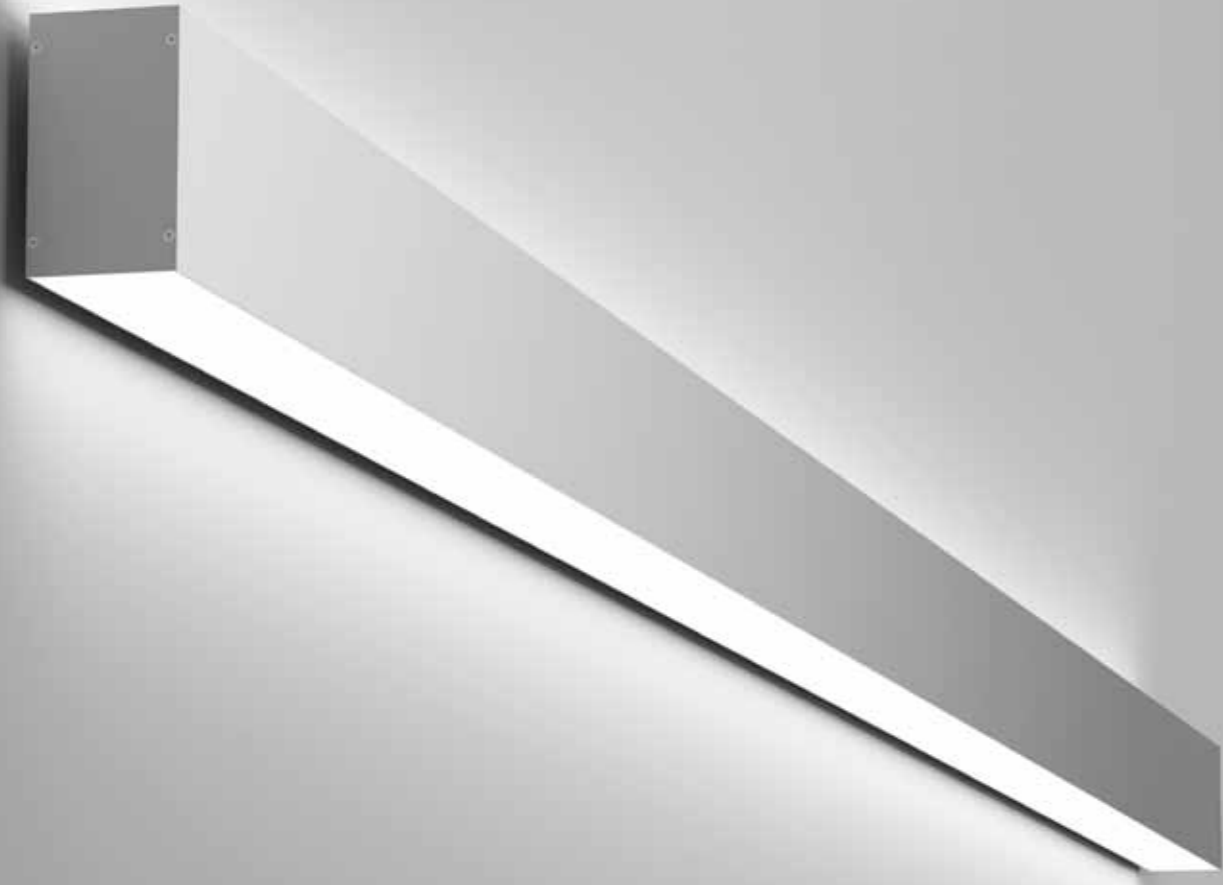

clearline

WALL SCONCE

The ClearLine wall sconce is an elegant and refined option for direct and indirect illumination in offices or hallways.