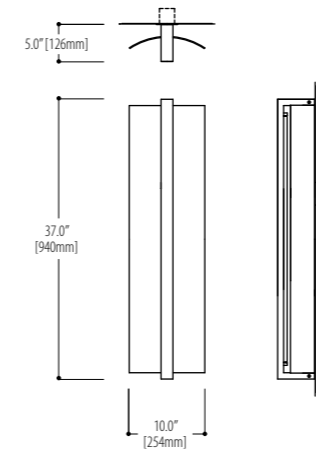

wing

AR

Wing AR reflects the simple soft forms and makes an ideal solution for interior architectural structures. Wall or Ceiling, vertically or horizontally mounted with indirect fluorescent lighting.

Finish
Painted Anodized Aluminum

Optional finish
Painted White
Painted Custom Color

Reflector
Satin White Opal Acrylic – Standard
* Consult the factory for other metal reflector options and finish.

Lamping

WING AR – 26"
1821.S40NA19-26
1 x 14 Watt / G5

1821.S41NA19-26
1 x 24 Watt HO / G5

WING AR – 37"
1821.S42NA19-37
1 x 21 Watt / G5

1821.S43NA19-37
1 x 39 Watt HO / G5

WING AR – 49"
1821.S44NA19-49
1 x 28 Watt / G5

1821.S45NA19-49
1 x 54 Watt HO / G5

** Consult the factory for LED lamping options.
* Consult the factory for other lamping, sizes, dimming and custom modifications.*

* Available in pendant mount. See section Pendant.