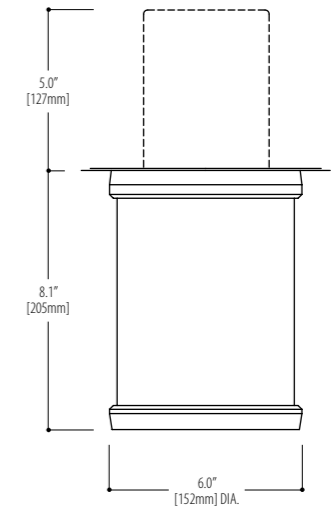

star

Cylindrical ceiling light fixture with external Clear Glass and internal Satin Glass diffuser. The fixture emits indirect symmetrical light creating a comfortable mood and a soft, decorative luminance-balancing effect.

* Wet Location
* Please specify 120 or 277 Volt

Finish
Clear Anodized Aluminum

Diffuser:
Clear Glass

Lamping

1320.C95GG16
1 x 39 Watt T4, MH / G8.5

1320.C89GG16
1 x 20 Watt T4, MH / G8.5

* Consult the factory for LED lamping options.