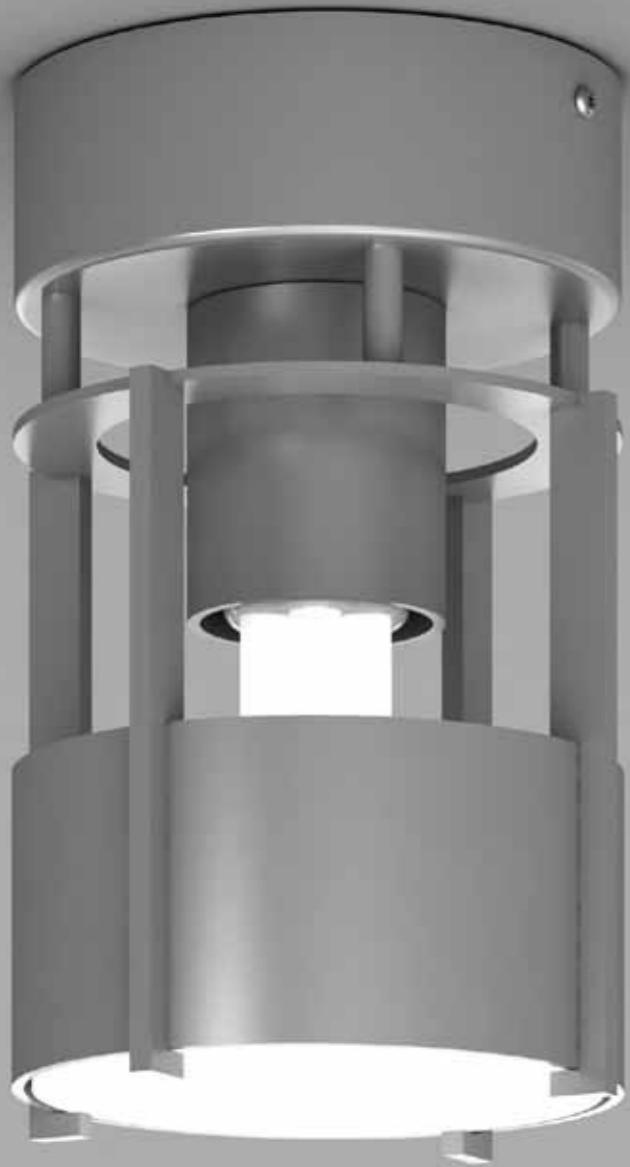

visage

Ceiling fixture with satin white opal acrylic diffuser and decorative (4) way vertical bars.