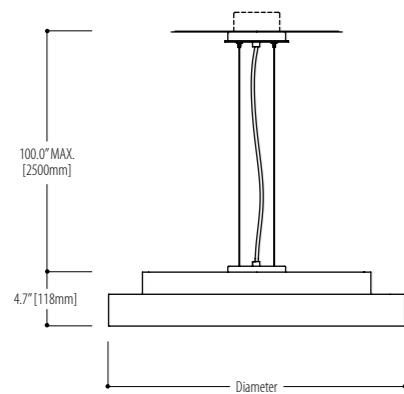

# aura

Aura is best used as workspace task lighting, conference rooms. Direct lighting with indirect illuminated ring of light around the fixture.

Diameter
15.6" [396mm]
18.6" [472mm]
20.6" [523mm]
22.6" [574mm]
25.6" [650mm]
30" [762mm]
34" [864mm]
36" [914mm]