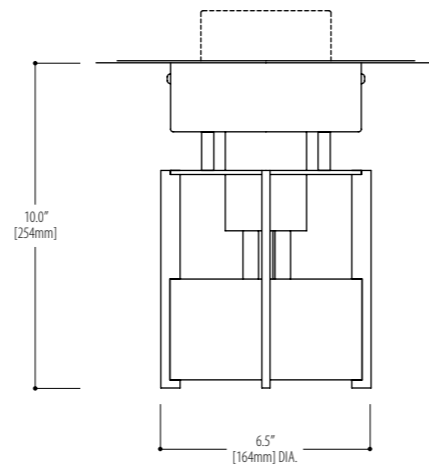

visage

Ceiling fixture with satin white opal acrylic diffuser and decorative (4) way vertical bars.