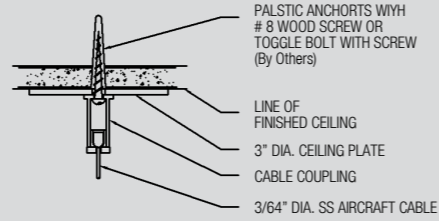

SUPPORT CABLE, OPTION: S-1