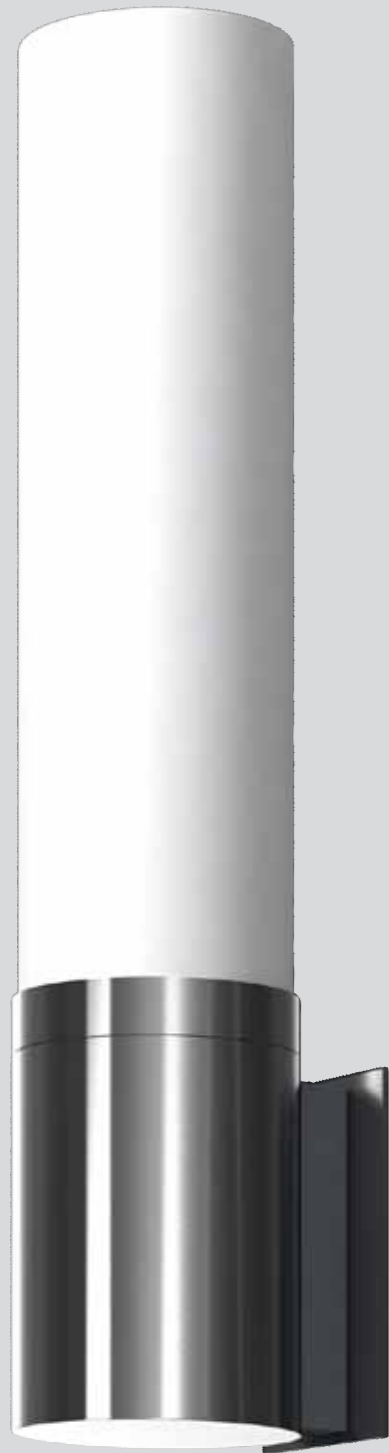

plume

The clean essential lines of the Plume make it suitable for use in any modern environment. White opal diffuser in combination with natural metal finish offers uniform contemporary design and a distinctive look.

* Please specify 120 or 277 Volt

Finish
Satin Nickel

Optional finish
Satin Stainless Steel
Painted Custom Color

Diffuser
White Opal Acrylic

Optional diffuser
White Opal Glass

Lamping

PLUME - 14"
1560.W02WA12-14
1 x 18 Watt / GX24q-2

PLUME - 16"
1560.W03WA12-16
1 x 26 Watt / GX24q-3

1560.W04WA12-16
1 x 32 Watt / GX24q-3

PLUME - 20"
1560.W17WA12-20
1 x 24 Watt / 2G11

* Consult the factory for LED lamping options.

* Available in pendant mount. See section Pendant.