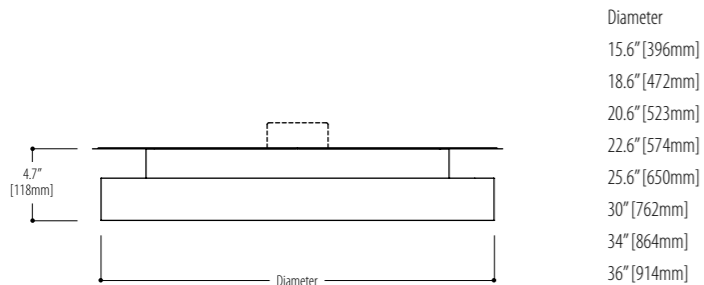

aura

Aura was designed and engineered to achieve visual comfort in every kind of workplace. Direct lighting with indirect illuminated ring around the fixture.