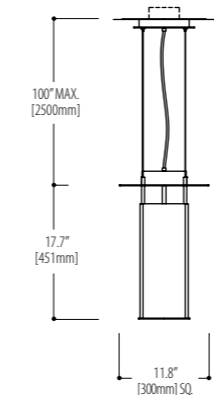

pagoda

Clean design of the body diffuser with extruded corner rails. Suspended via (4) field adjustable stainless steel cables. Suitable for lobby, hallway and conference rooms.

Finish
Painted Anodized Aluminum

Optional finish
Painted Custom Color

Diffuser
Clear Satin Acrylic

Optional diffuser
Satin White Opal Acrylic

Lamping

PAGODA - 19.5"x17.7"
1420.P17SA19-19.5x17.7
1 x 24 Watt / 2G11

1420.P04SA19-19.5x17.7
1 x 32 Watt / GX24q-3

PAGODA - 11.8"x17.7"
1420.P17SA19-11.8x17.7
1 x 24 Watt / 2G11

1420.P04SA19-11.8x17.7
1 x 32 Watt / GX24q-3

PAGODA - 23.5"x22.6"
1420.P19SA19-23.5x22.6
1 x 36 Watt / 2G11

1420.P05SA19-23.5x22.6
1 x 42 Watt / GX24q-4

PAGODA - 15.8"x22.6"
1420.P19SA19-15.8x22.6
1 x 36 Watt / 2G11

1420.P05SA19-15.8x22.6
1 x 42 Watt / GX24q-4

* Consult the factory for LED lamping options.