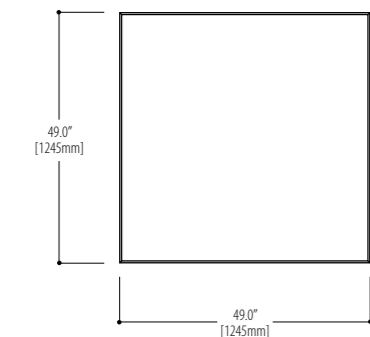

lightplanes

The clean choice for large architectural spaces. Extruded aluminum body and translucent diffuser. A clear, elegant design and simple technical details are the design principles of the Lightplanes lighting system.