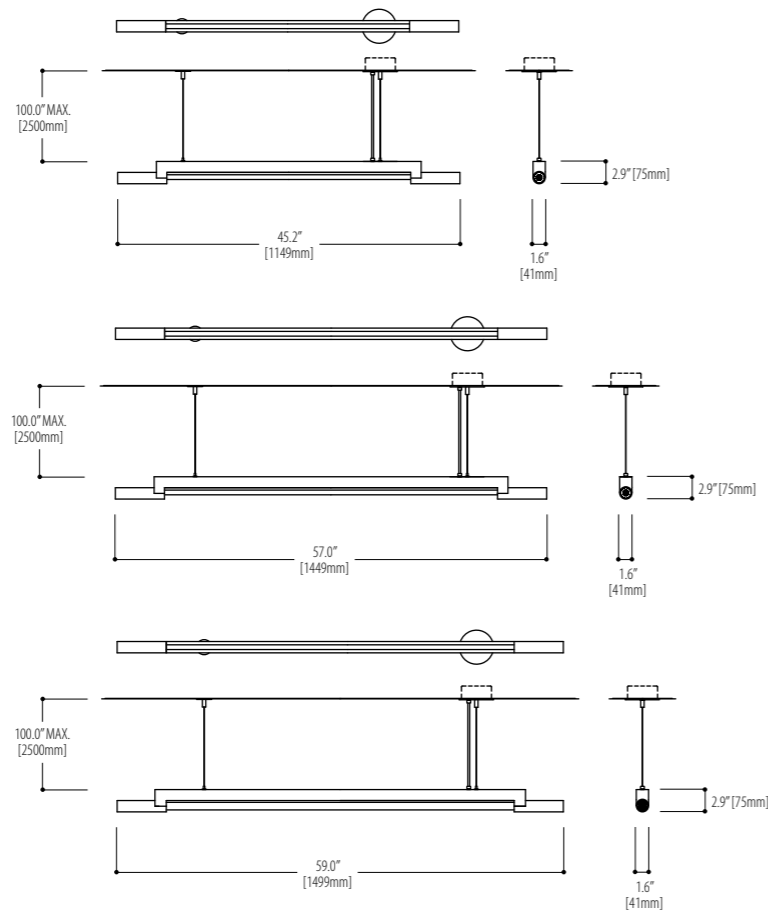

lightbar EE

* Available in surface mount. See section Surface.