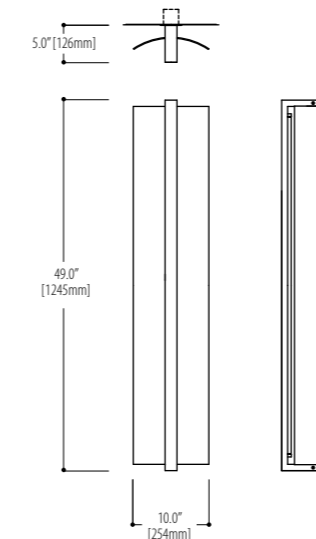

wing

AR

Wing AR reflects the simple soft forms and makes an ideal solution for interior architectural structures. Wall or Ceiling, vertically or horizontally mounted with indirect fluorescent lighting.

Finish
Painted Anodized Aluminum

Optional finish
Painted White
Painted Custom Color

Reflector
Satin White Opal Acrylic – Standard
* Consult the factory for other metal reflector options and finish.

Lamping

WING AR – 26"
1821.S40NA19-26
1 x 14 Watt / G5

1821.S41NA19-26
1 x 24 Watt HO / G5

WING AR – 37"
1821.S42NA19-37
1 x 21 Watt / G5

1821.S43NA19-37
1 x 39 Watt HO / G5

WING AR – 49"
1821.S44NA19-49
1 x 28 Watt / G5

1821.S45NA19-49
1 x 54 Watt HO / G5

** Consult the factory for LED lamping options.
* Consult the factory for other lamping, sizes, dimming and custom modifications.*

* Available in pendant mount. See section Pendant.