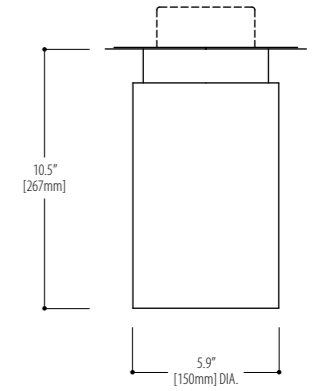

baade

Decorative downlight fixture with clean design and extruded aluminum construction.

* Please specify 120 or 277 Volt

Finish
Painted Anodized Aluminum

Optional finish
Painted White
Painted Custom Color

Lamping

1220.C03NA19
1 x 26 Watt / GX24q-3

1220.C04NA19
1 x 32 Watt / GX24q-3

* Consult the factory for LED lamping options.