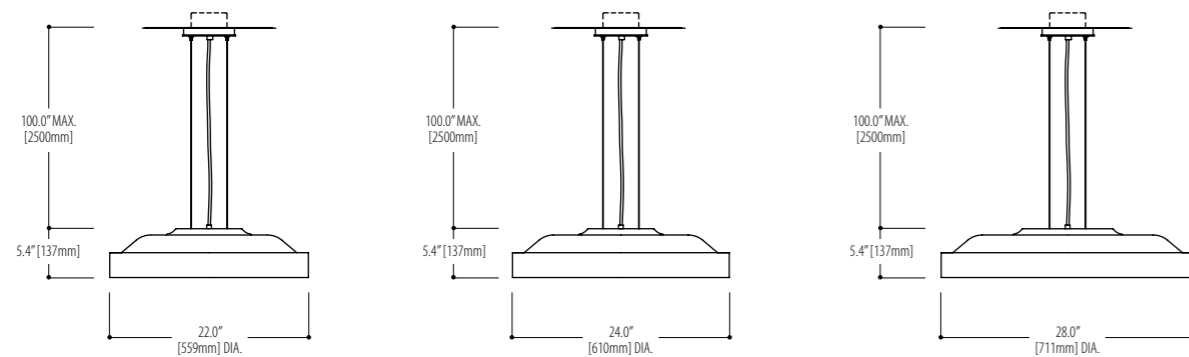

puck

Puck is suitable for individual workspace task lighting, conference rooms or larger spaces when used in multiple configurations. Direct or indirect/direct lighting options. Different selection of top diffuser will allow a variety of different lighting. Suspended via (3) field adjustable stainless steel cables, allowing for independent fixture aiming.