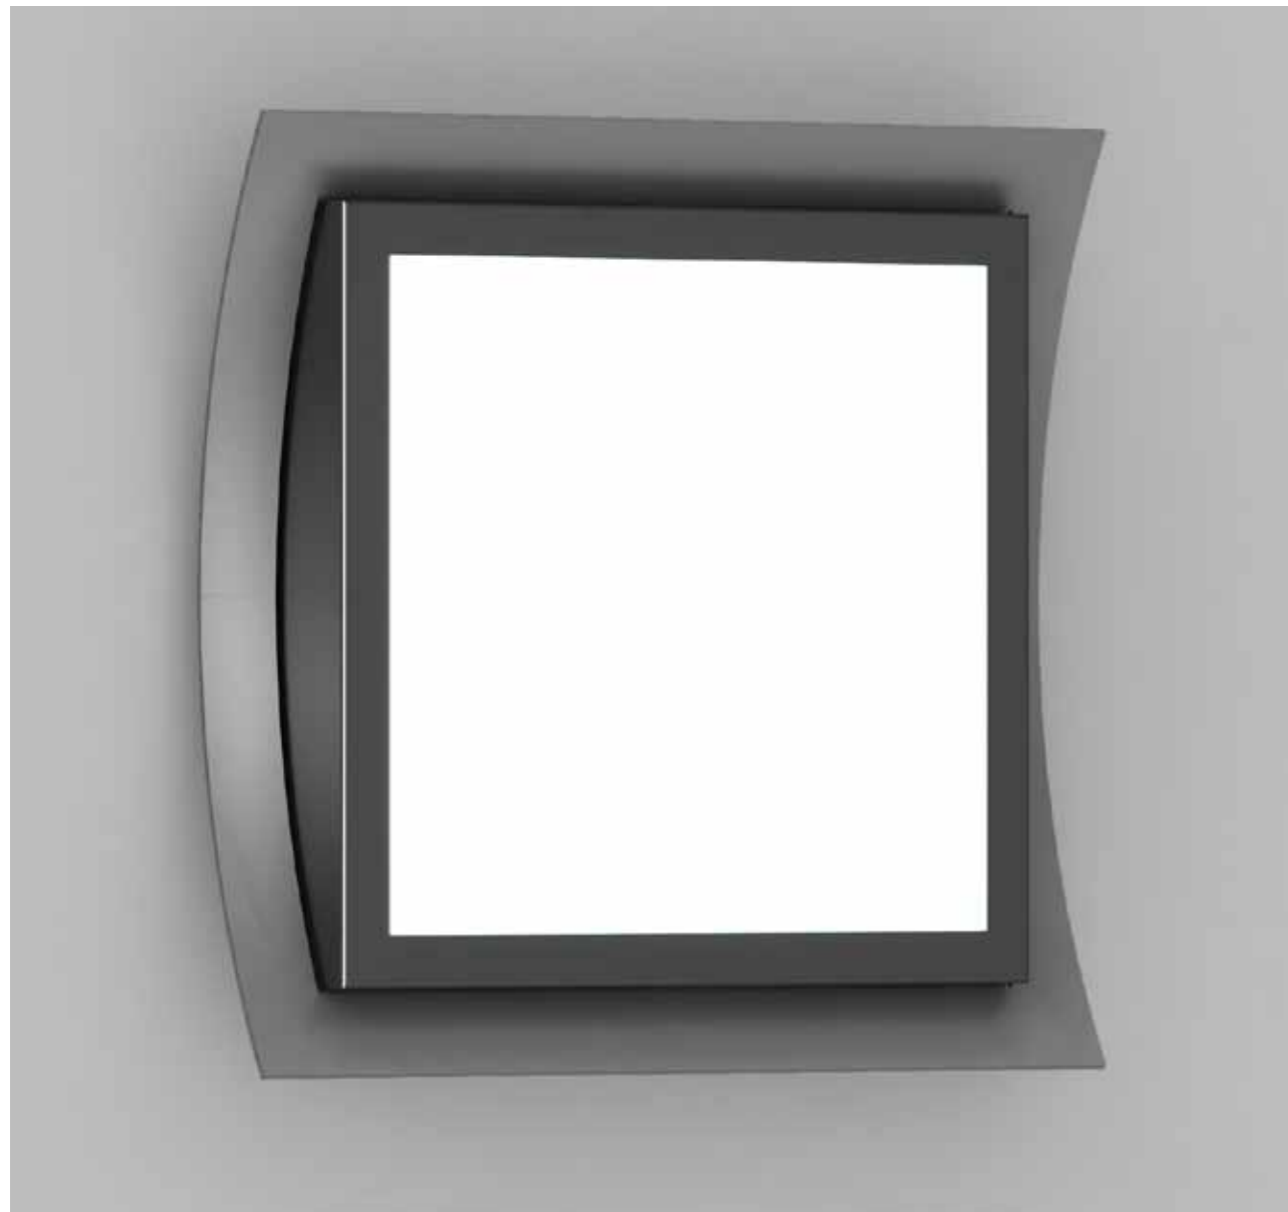

# diva

Ceiling or wall mounted fluorescent fixture. Satin white opal acrylic diffuser in combination with different finish on clean metalwork offers uniform contemporary design and a distinctive look.

\* Please specify 120 or 277 Volt