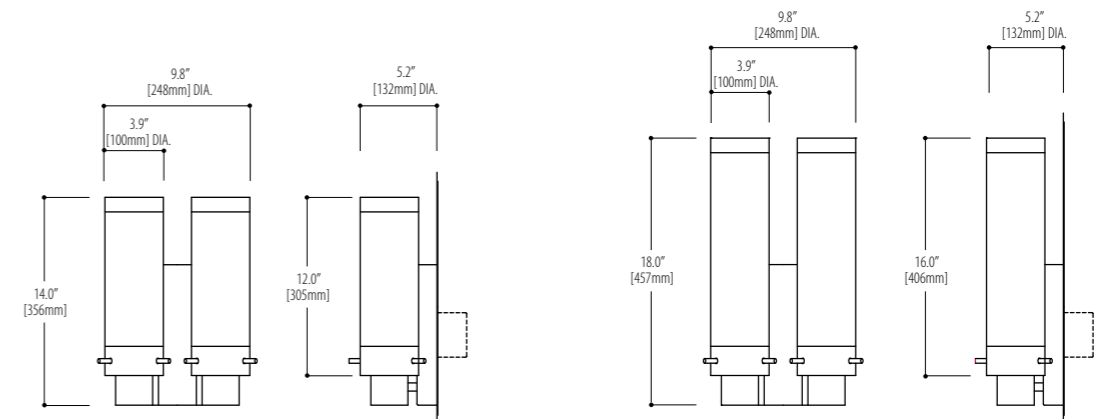

* Available in pendant and ceiling mount. See section Pendant and Ceiling.