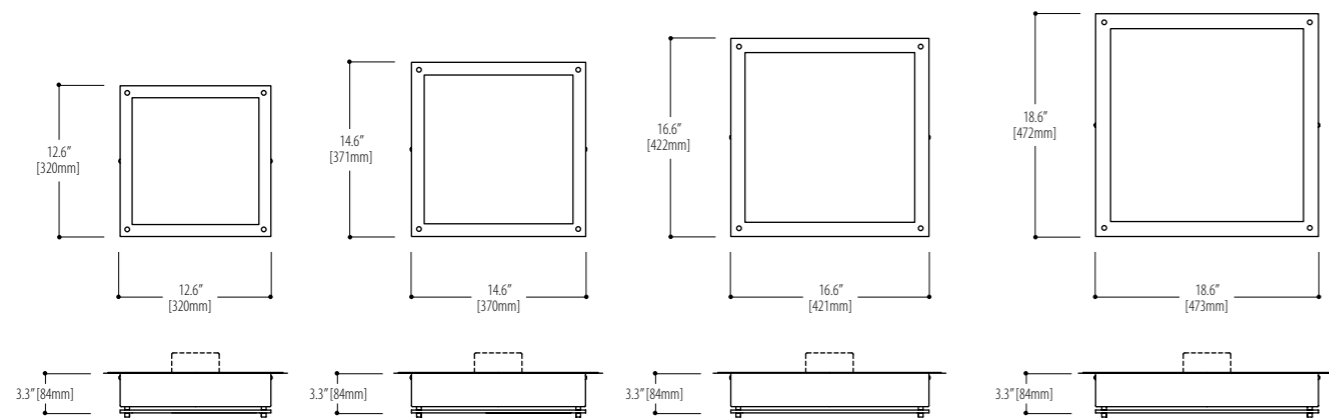

class NF

Class provides direct, soft ambient light through a Clear / Satin Glass diffuser. ADA-compliant luminaire. Well suited for multiple hallways or wall applications.