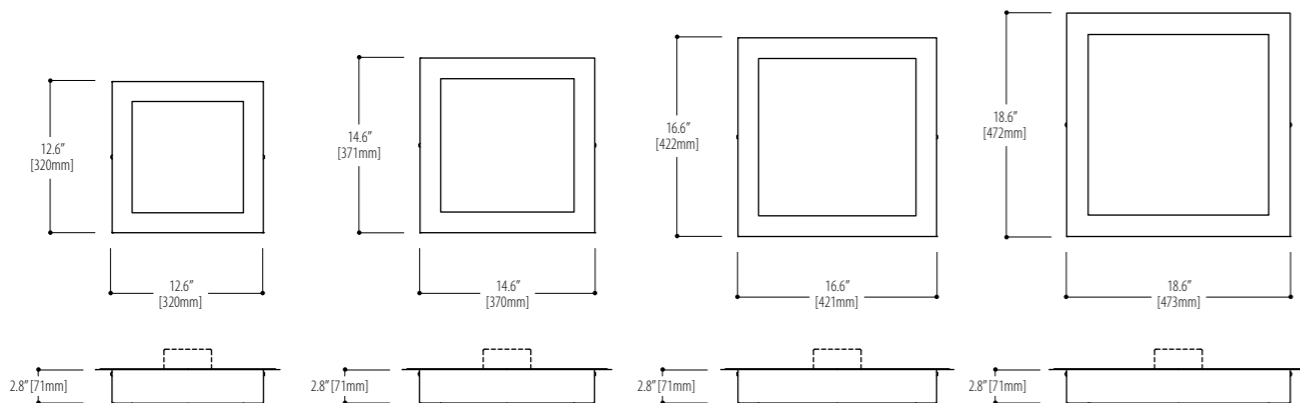

# base WF

The cutting-edge technology and construction techniques are used to manufacture this geometrically simple form. Ideal illumination for architectural entrances or hallways. ADA-compliant.

\* Please specify 120 or 277 Volt