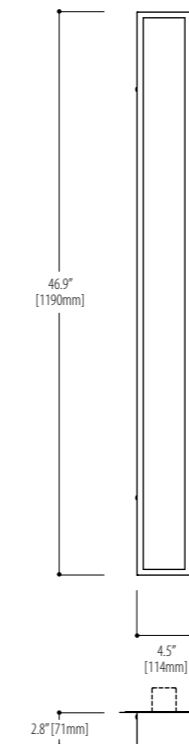

base

WR

The overall product design successfully creates general lighting which enhances architectural pathways. ADA-compliant. Functional, architectural and decorative detail for many applications.

* Please specify 120 or 277 Volt

Finish

Satin Stainless Steel

Optional finish

Satin Nickel
Painted Anodized Aluminum
Painted White
Painted Custom Color

Diffuser

Satin White Opal Acrylic

Optional diffuser

Clear Satin Acrylic

Lamping

BASE WR - 23.2"
1802.W40SW10-23.2
1 x 14 Watt / G5

1802.W41SW10-23.2
1 x 24 Watt HO / G5

BASE WR - 35.0"
1802.W42SW10-35.0
1 x 21 Watt / G5

1802.W43SW10-35.0
1 x 39 Watt HO / G5

BASE WR - 46.9"
1802.W44SW10-46.9
1 x 28 Watt / G5

1802.W45SW10-46.9
1 x 54 Watt HO / G5

* Consult the factory for LED lamping options.