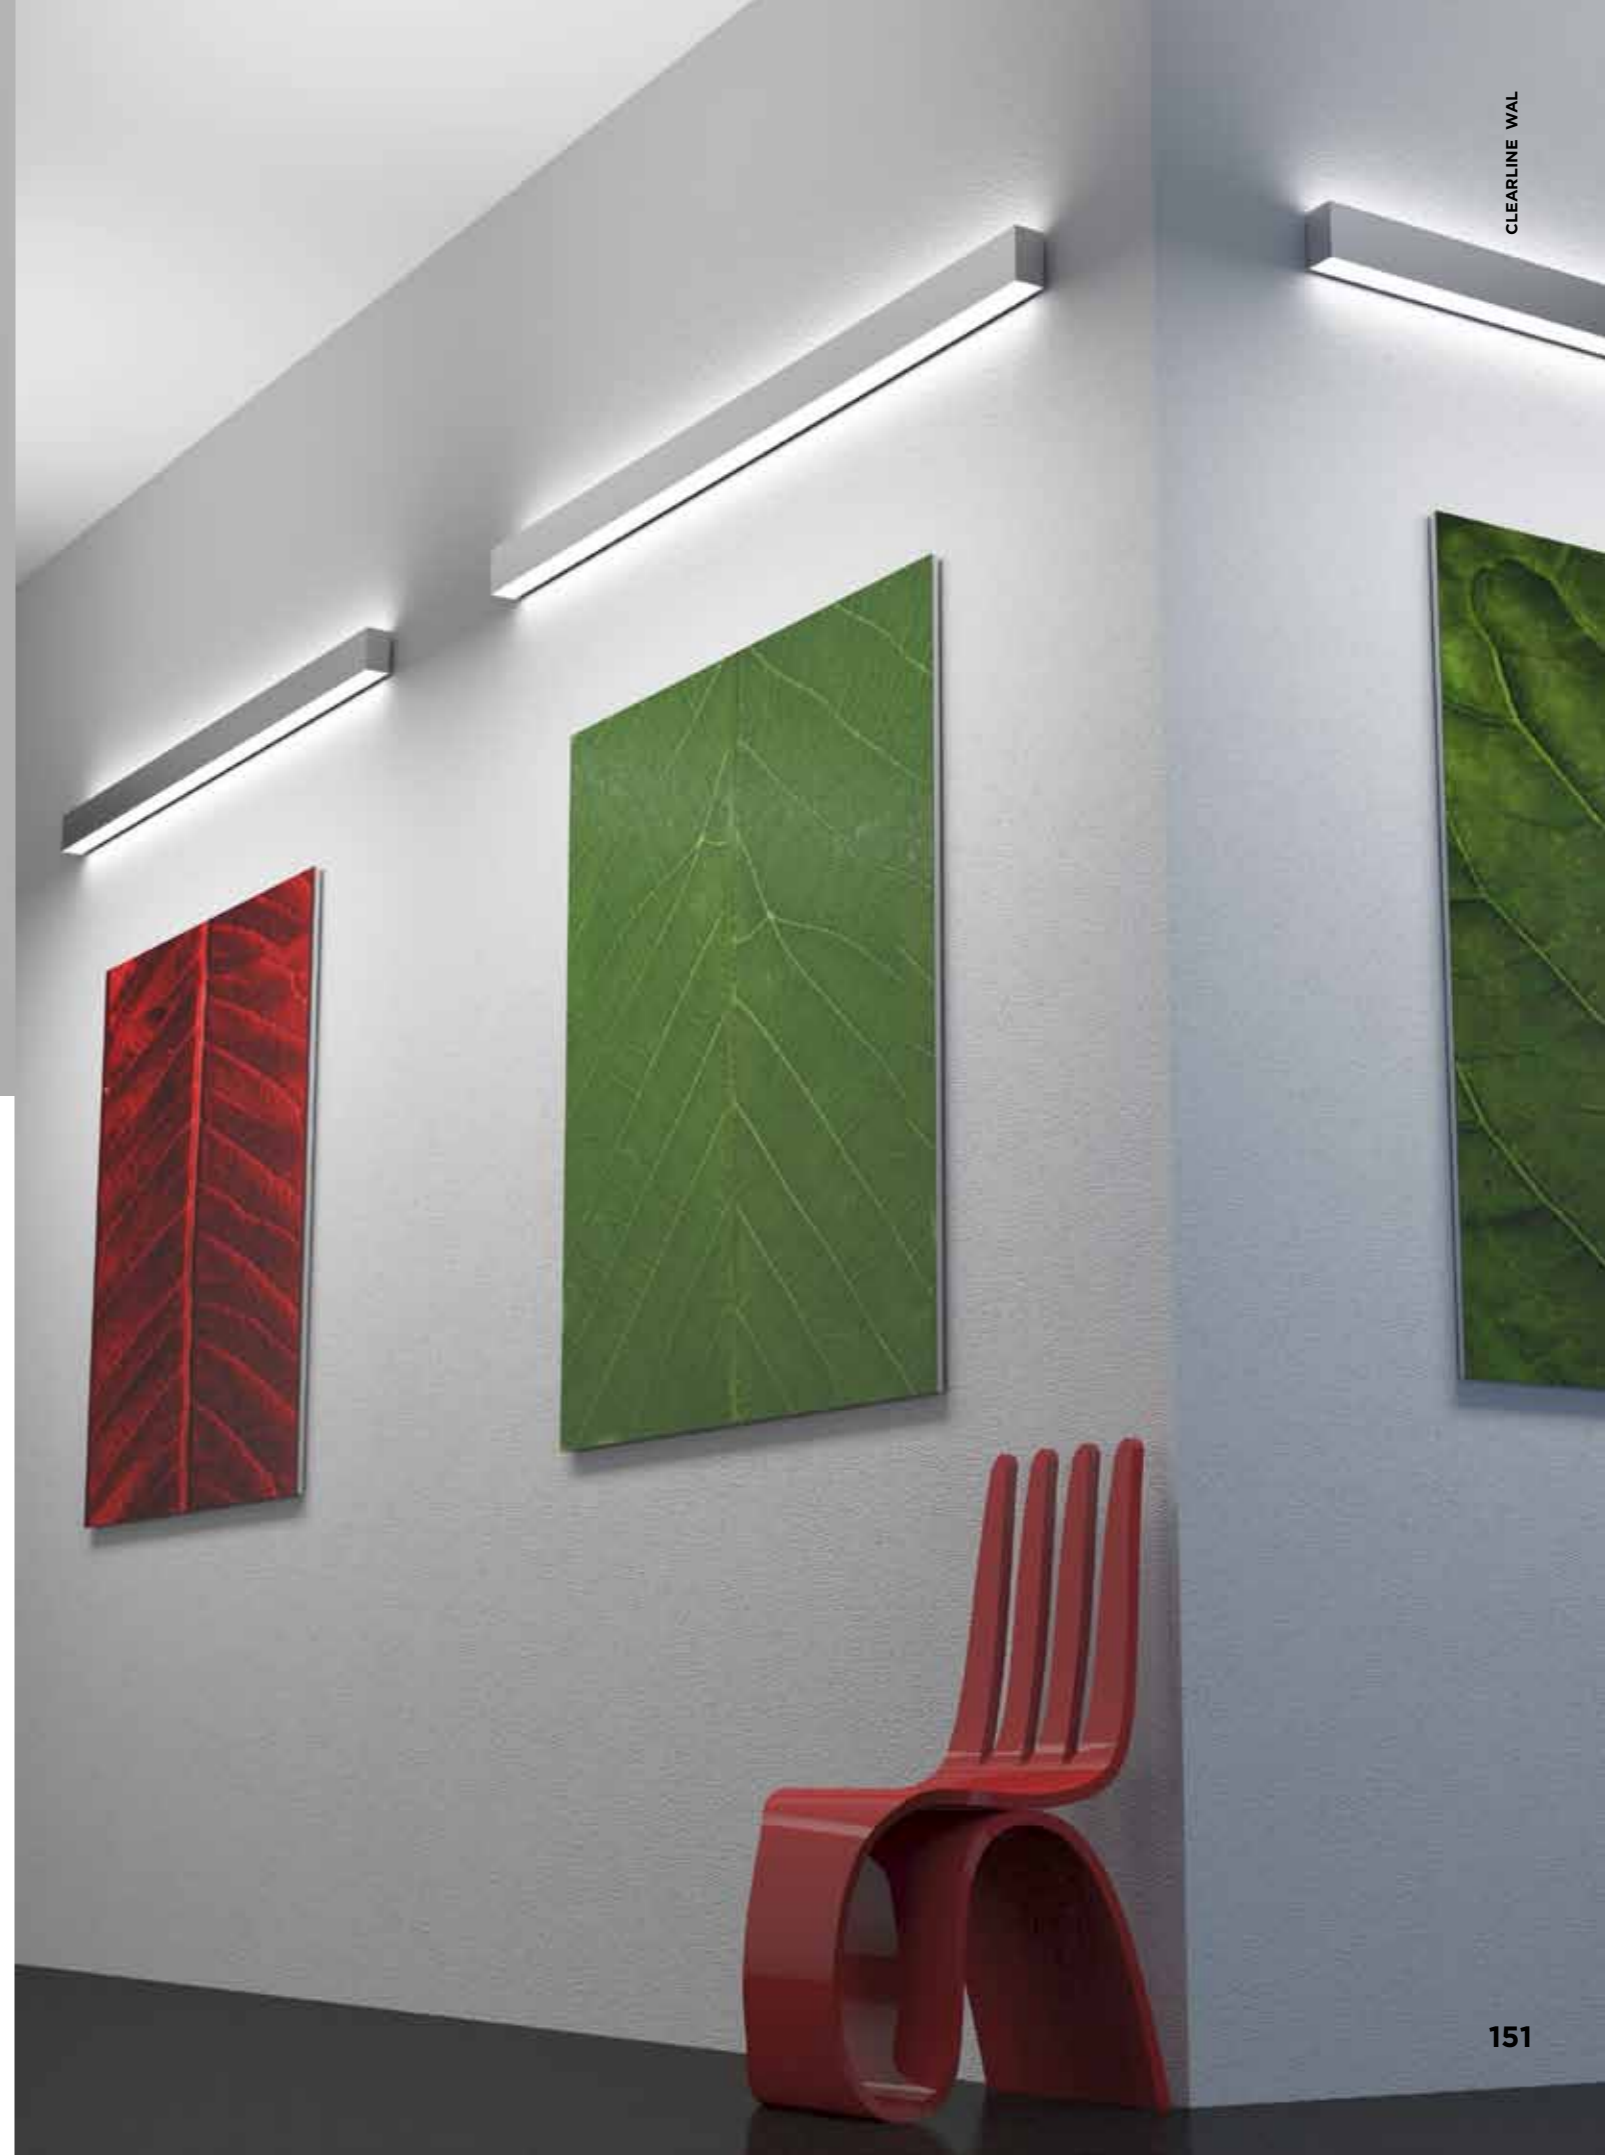

clearline

WALL SCONCE

The ClearLine wall sconce is an elegant and refined option for direct and indirect illumination in offices or hallways.