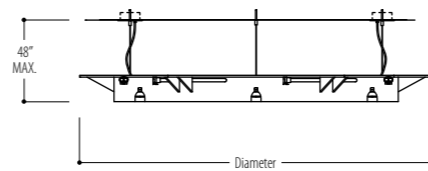

custom clearline

RING

Clearline "Ring" is the pendant fixture with uplight and downlight lighting component with various sizes, lamping and mounting options. ClearLine pendant mounts via aircraft cable. The mounting height is adjusted without tools.

* Consult the factory for other lamping, sizes, dimming and custom modifications.

Elevation