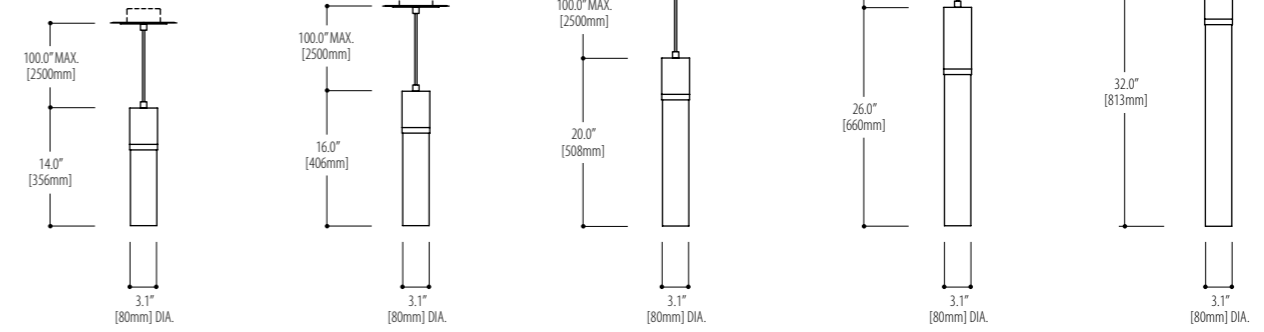

**PLUME - 32"**  
**1560.P20WA12-32**  
1 x 40 Watt / 2G11

**1560.P21WA12-32**  
1 x 50 Watt / 2G11

**1560.P22WA12-32**  
1 x 55 Watt / 2G11

\* Consult the factory for LED lamping options.

\* Large diameters and lengths of fixture are available. Consult the factory for sizes and lamping options.  
\* Fixture can be used in multiple head configuration. Consult the factory for configuration options.  
\* Available in wall mount. See section Wall.