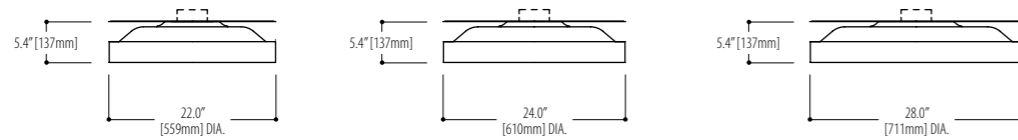

puck

Puck is also used in various applications establishing itself as a stylish decorative product and technical architectural instrument. Direct or indirect/direct lighting options. Different selection of top diffuser will give a variety of different lighting.