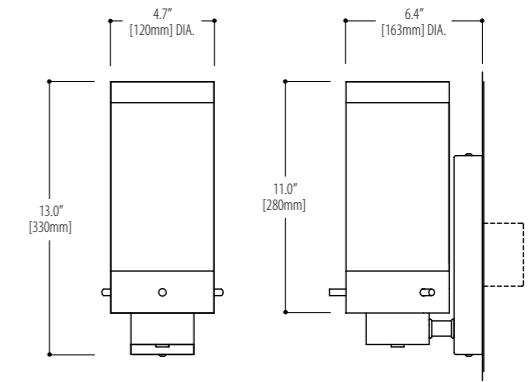

fuse 120

Fuse is a result of the classic lines combined with design, featuring the quality of partially sandblasted glass diffuser. Cylindrical wall fixture with machined diffuser support cylinder. Frosted area of cylindrical diffuser provides 360 degrees of illumination.

Finish
Satin Nickel

Diffuser
Clear / Satin Glass

Optional diffuser
White Opal Acrylic
White Opal Glass

Lamping

1570.W02CG12
1 x 18 Watt / GX24q-2

1570.W03CG12
1 x 26 Watt / GX24q-3

* Consult the factory for LED lamping options.

* Available in pendant and ceiling mount. See section Pendant and Ceiling.