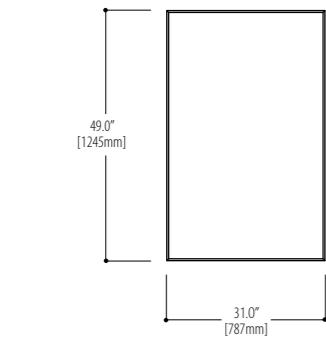

lightplanes

The clean choice for large architectural spaces. Extruded aluminum body and translucent diffuser. A clear, elegant design and simple technical details are the design principles of the Lightplanes lighting system.