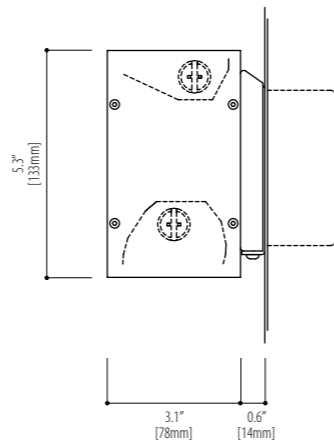

clearline

WALL SCONCE

The ClearLine wall sconce is an elegant and refined option for direct and indirect illumination in offices or hallways.