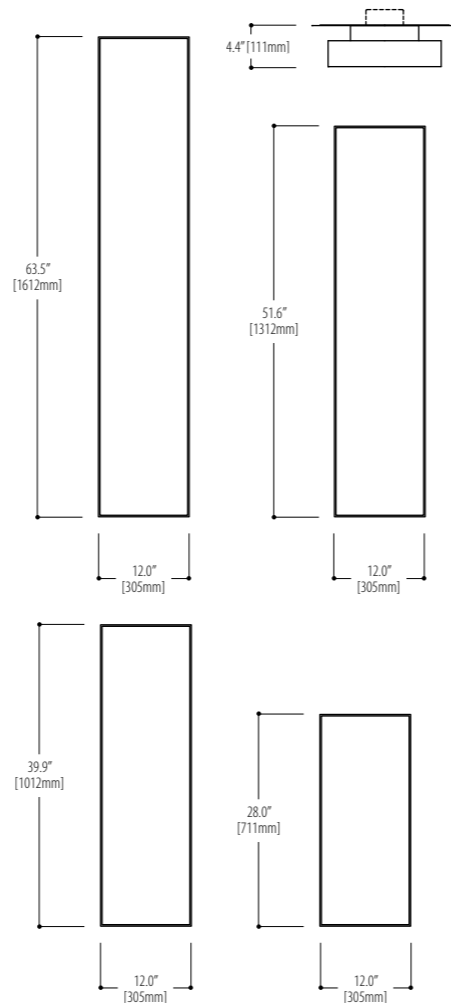

step

RC

Step RC is available in pendant, wall and ceiling version. In various sizes and with different light sources it is suitable for individual workspace task lighting, conference rooms or larger spaces when used in multiple configurations. Clear anodized extruded aluminum construction.