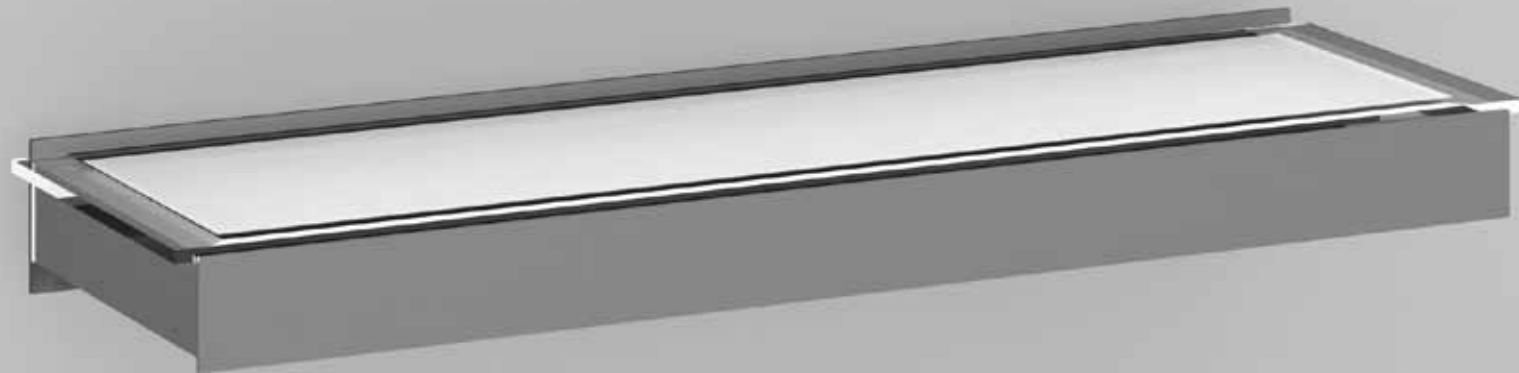

# any

The simple design features giving the product an elegant and unique appearance. Linear wall sconce with up and down light distribution. Rectangular frame made of extruded aluminum with Clear / Satin Glass diffuser.