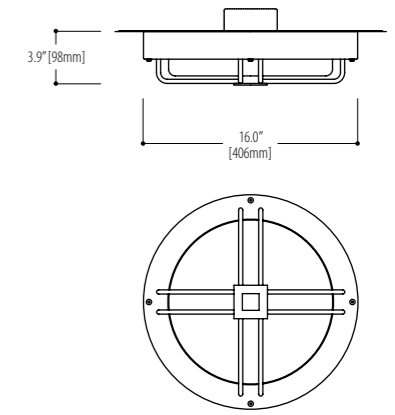

Lamping

LUNA - 16"
1950.W33WA17-16
1 x 22 Watt / 2GX13

1950.W36WA17-16
1 x 22 + 40 Watt / 2GX13

1950.W34WA17-16
1 x 40 Watt / 2GX13

1950.W35WA17-16
1 x 55 Watt / 2GX13

* Consult the factory for LED lamping options.