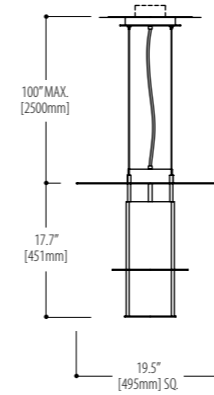

pagoda

Clean design of the body diffuser with extruded corner rails. Suspended via (4) field adjustable stainless steel cables. Suitable for lobby, hallway and conference rooms.

Finish
Painted Anodized Aluminum

Optional finish
Painted Custom Color

Diffuser
Clear Satin Acrylic

Optional diffuser
Satin White Opal Acrylic

Lamping

PAGODA - 19.5"x17.7"
1420.P17SA19-19.5x17.7
1 x 24 Watt / 2G11

1420.P04SA19-19.5x17.7
1 x 32 Watt / GX24q-3

PAGODA - 11.8"x17.7"
1420.P17SA19-11.8x17.7
1 x 24 Watt / 2G11

1420.P04SA19-11.8x17.7
1 x 32 Watt / GX24q-3

PAGODA - 23.5"x22.6"
1420.P19SA19-23.5x22.6
1 x 36 Watt / 2G11

1420.P05SA19-23.5x22.6
1 x 42 Watt / GX24q-4

PAGODA - 15.8"x22.6"
1420.P19SA19-15.8x22.6
1 x 36 Watt / 2G11

1420.P05SA19-15.8x22.6
1 x 42 Watt / GX24q-4

* Consult the factory for LED lamping options.