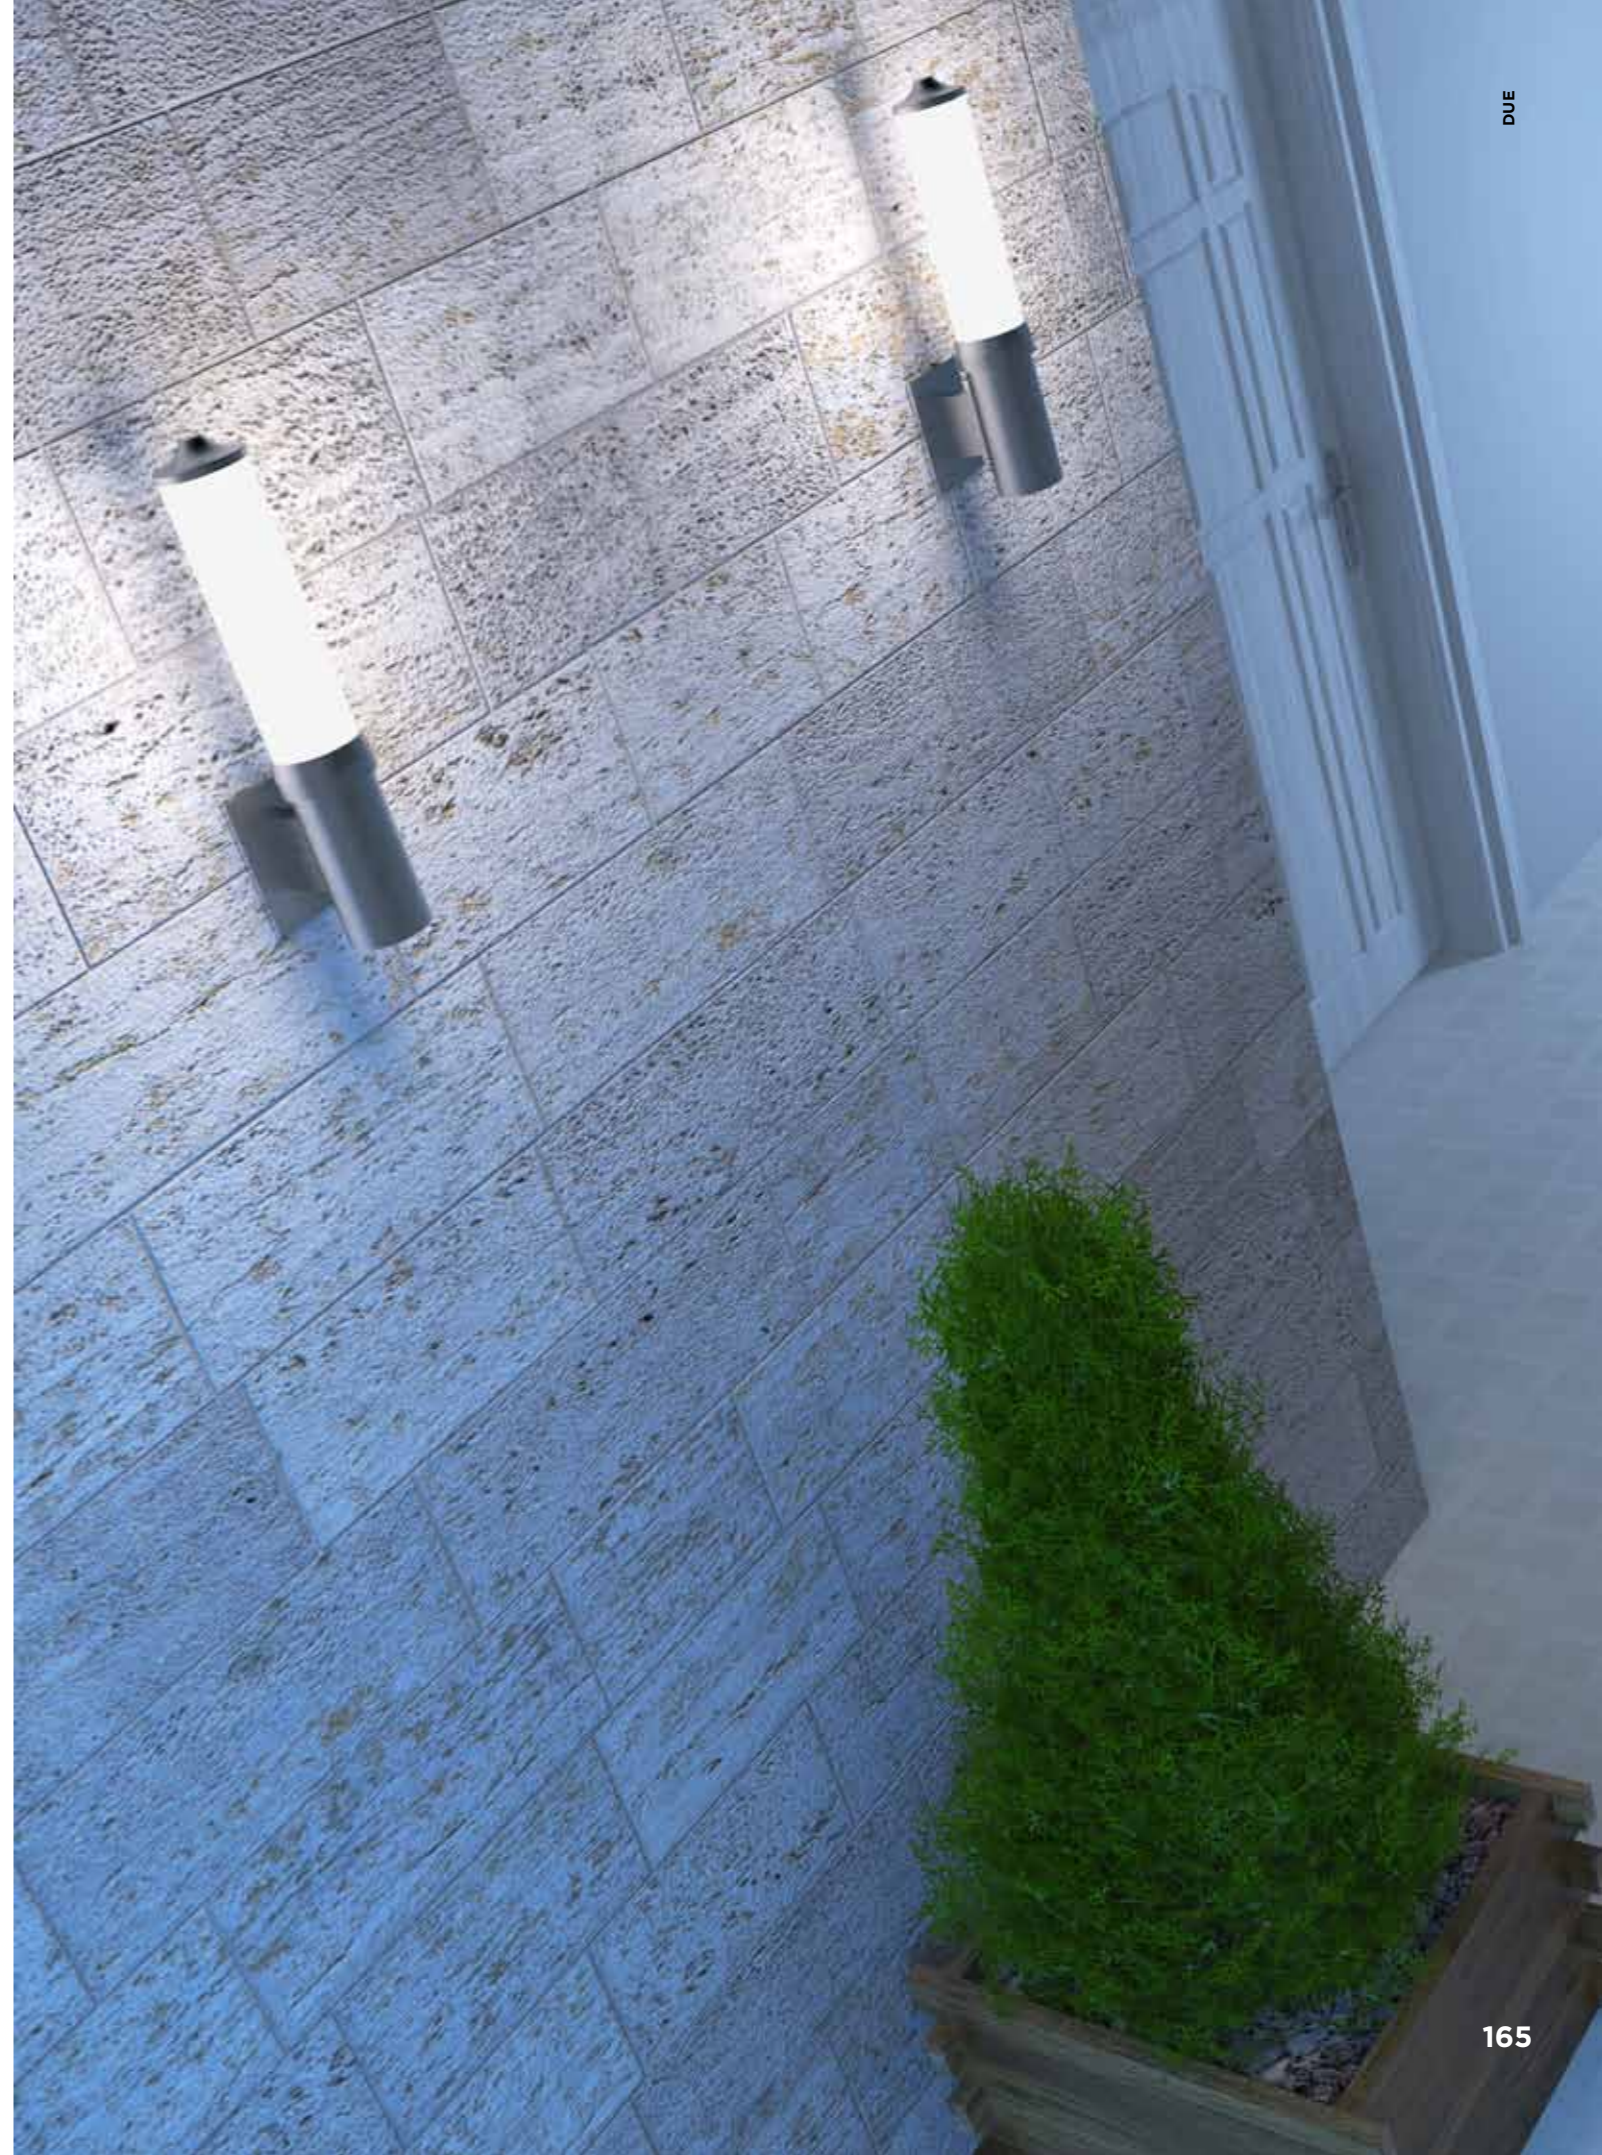

due

The hand-blown Triplex White Opal Glass diffuser and extruded clear anodized aluminum housing. Fluorescent wall mounted fixture suitable for wet locations.

- Wet Location
- Please specify 120 or 277 Volt

Finish
Clear Anodized Aluminum

Optional finish
Painted Custom Color

Diffuser
White Opal Glass

Optional diffuser
Clear Satin Acrylic
White Opal Acrylic

Lamping

DUE - 20"
1940.W17WG16-20
1 x 24 Watt / 2G11

DUE - 30"
1940.W19WG16-30
1 x 36 Watt / 2G11

* Consult the factory for LED lamping options.