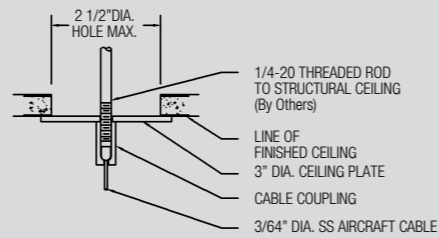

SUPPORT CABLE, OPTION: S-2