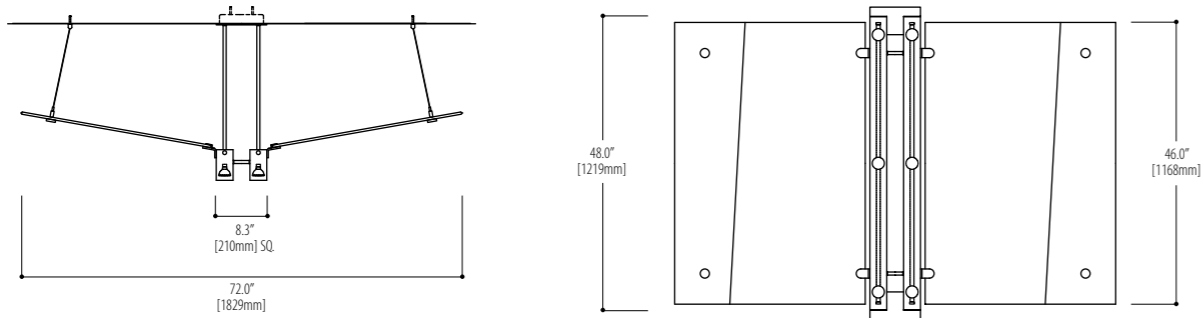

custom clearline

FLIGHT

Flight is the pendant fixture with up and down lighting component with various configurations and mounting options. Extruded aluminum housing and acrylic diffuser. Halogen or metal halide accent components are optional.