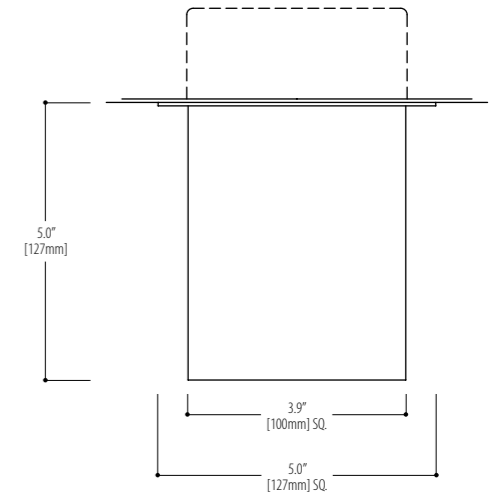

# ciro

Ciro's square shape gives essential elements to architectural areas.

\* Consult the factory for other lamping, sizes and custom modifications.  
\* 120 Volt Only

**Finish**  
Painted Anodized Aluminum