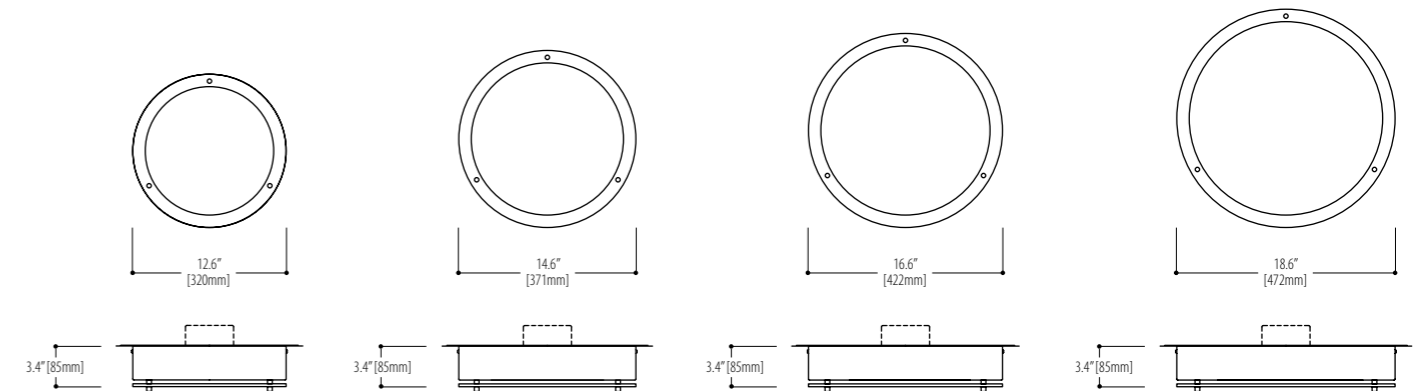

**1870.S174CG10-18.6**  
4 x 24 Watt / 2G11

\* Consult the factory for LED lamping options.