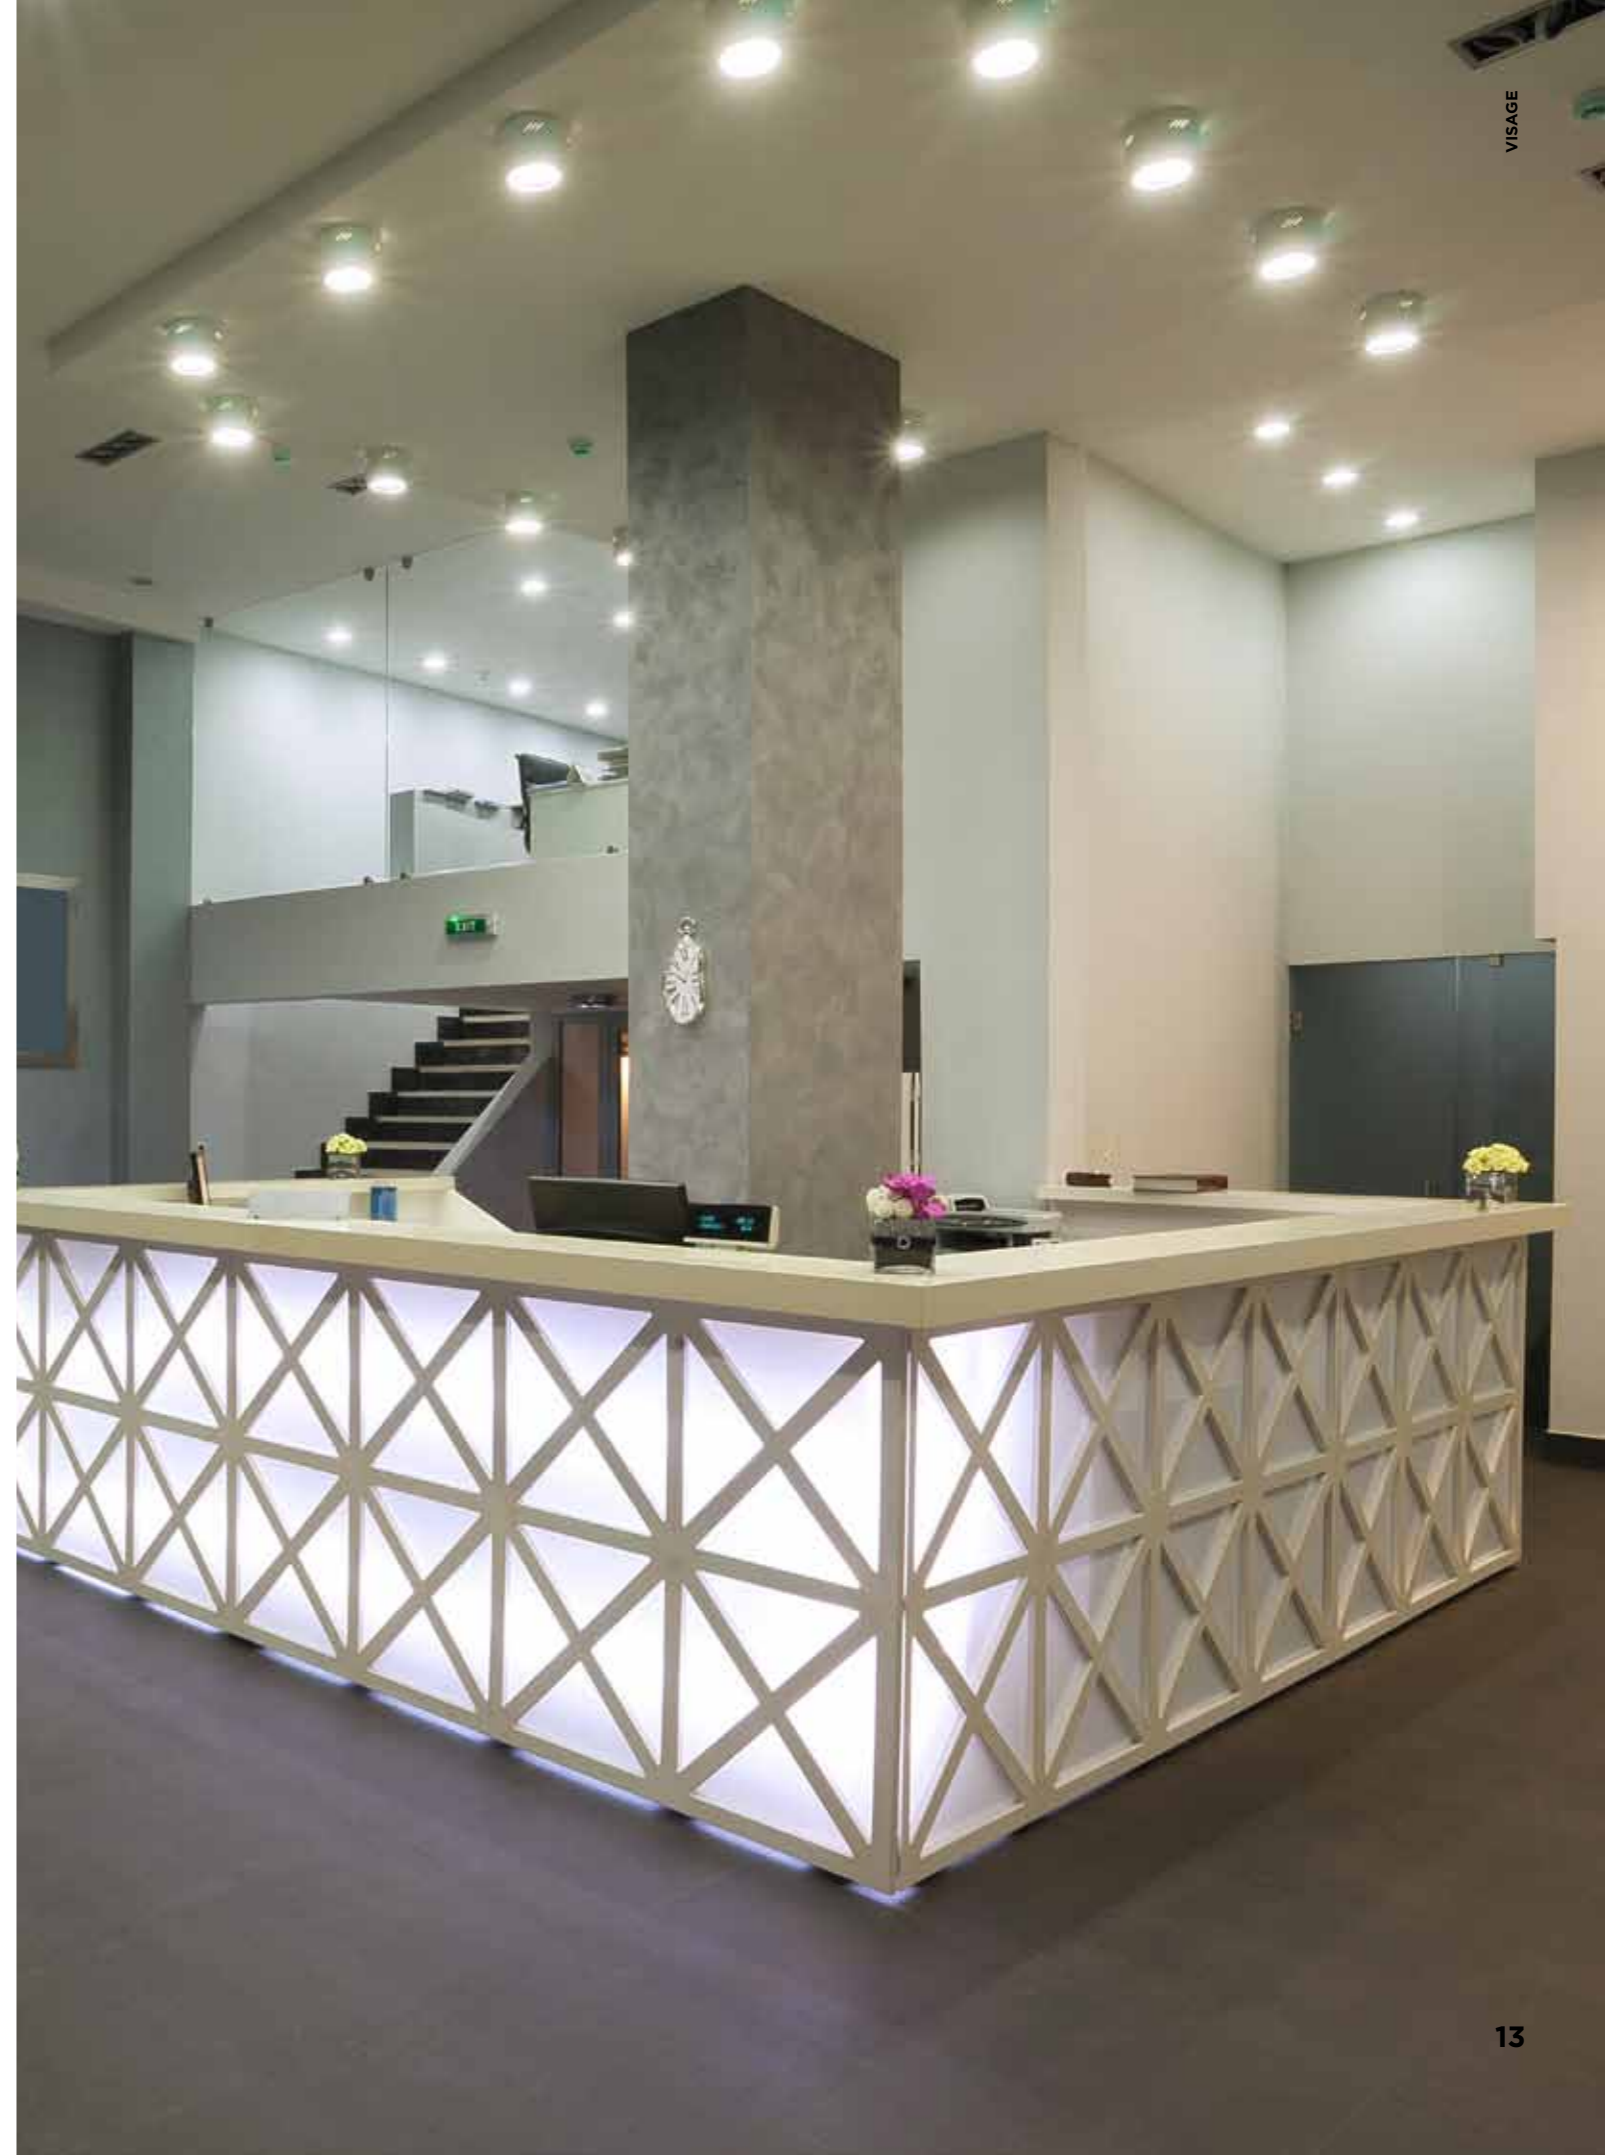

Finish
Painted White

Optional finish
Painted Anodized Aluminum
Painted Custom Color

Diffuser:
Satin White Opal Acrylic

Lamping

1250.C03SW21
1 x 26 Watt / GX24q-3

1250.C04SW21
1 x 32 Watt / GX24q-3

* Consult the factory for LED lamping options.