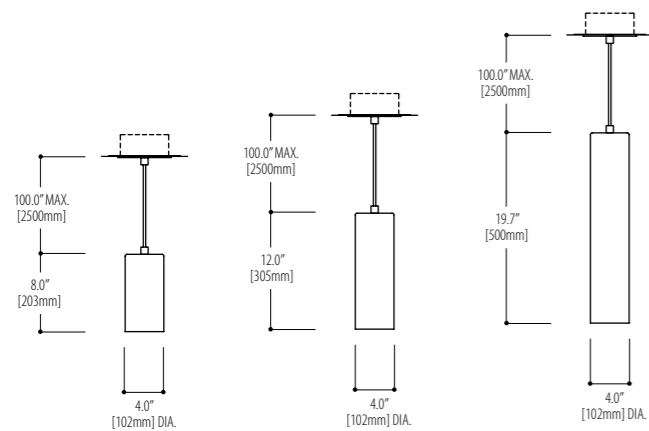

Lamping

WHITE - 8"
1580.P01WT10-8
1 x 13 Watt / GX24q-1

WHITE - 12"
1580.P02WT10-12
1 x 18 Watt / GX24q-2

1580.P03WT10-12
1 x 26 Watt / GX24q-3

WHITE - 19.7"
1580.P19WT10-19.7
1 x 36 Watt / 2G11

* Consult the factory for LED lamping options.

* Fixture can be used in multiple head configuration. Consult the factory for configuration options.