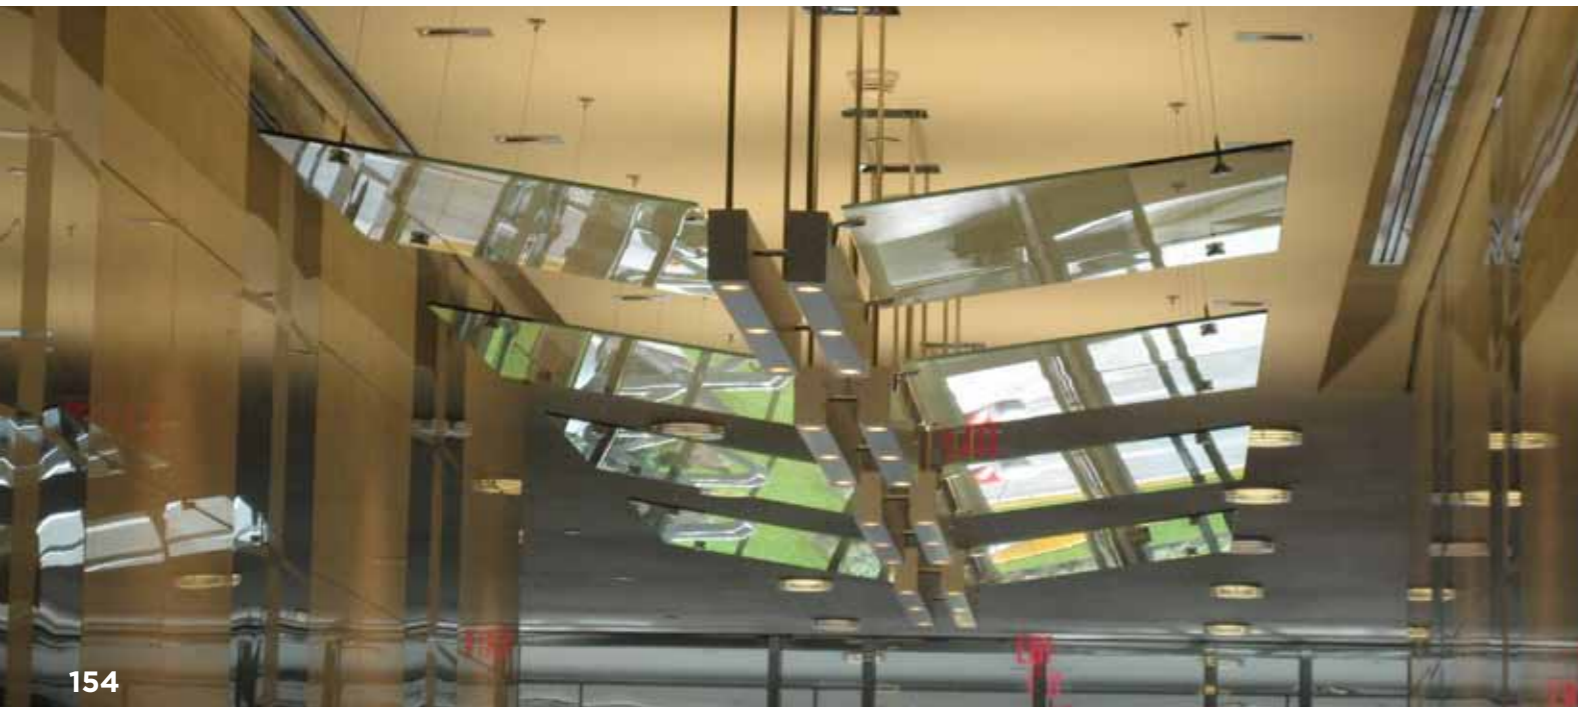

custom clearline

FLIGHT

Flight is the pendant fixture with up and down lighting component with various configurations and mounting options. Extruded aluminum housing and acrylic diffuser. Halogen or metal halide accent components are optional.