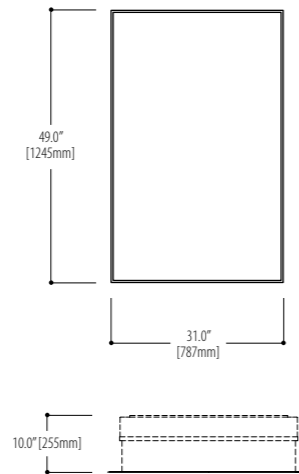

lightplanes

The clean choice for large architectural spaces. Elegant design and simple technical details are the design principles of the Lightplanes lighting system. Extruded aluminum construction and translucent diffuser.