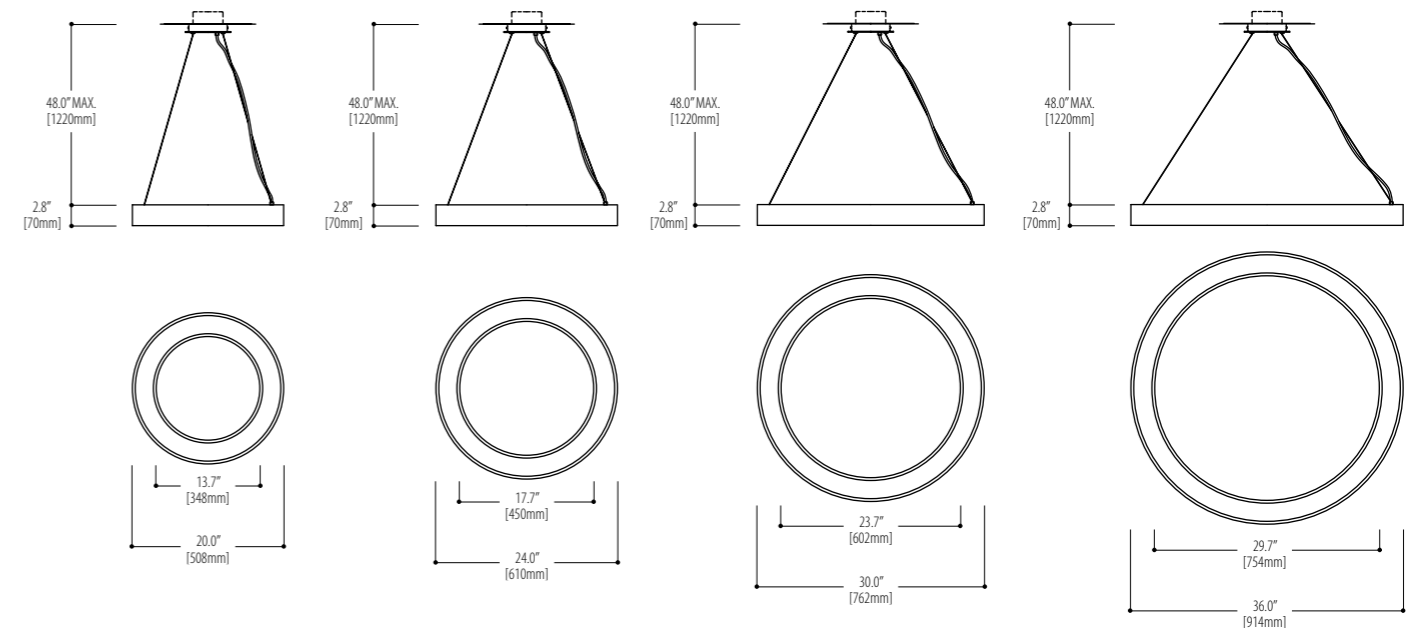

# ring D

The quality of the manufacturing details gives the fixture a refined architectural statement. Suspended via (4) field adjustable stainless steel cables, allowing for independent fixture aiming.