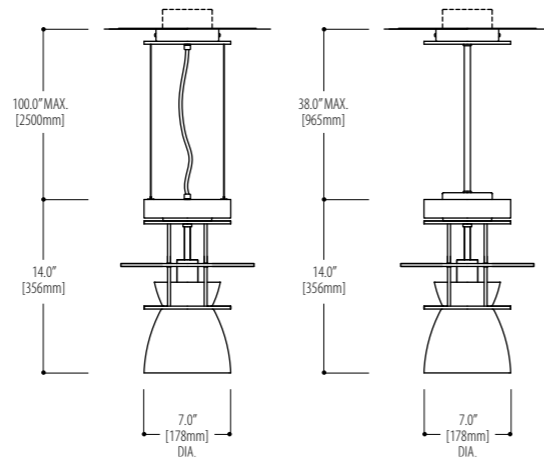

aeron

Aeron offers numerous standard and customizable options to make the most of your architectural space. Standard finishes include brushed nickel or white paint, with the option of custom paint. Available with Fluorescent, Halogen and Metal Halide lamping.

* Available in ceiling mount. See section Ceiling.