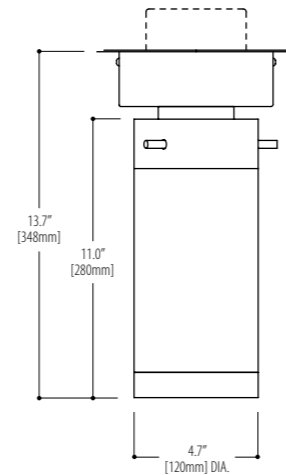

fuse 120

Fuse is a result of the classic lines combined with design, featuring the quality of partially sandblasted glass diffuser. Evenly illuminated shade surface provides 360 degrees of light.

Finish
Satin Nickel

Diffuser
Clear / Satin Glass

Optional diffuser
White Opal Acrylic
White Opal Glass

Lamping

1570.C02CG12
1 x 18 Watt / GX24q-2

1570.C03CG12
1 x 26 Watt / GX24q-3

** Consult the factory for LED lamping options.
* Consult the factory for dimming options.*