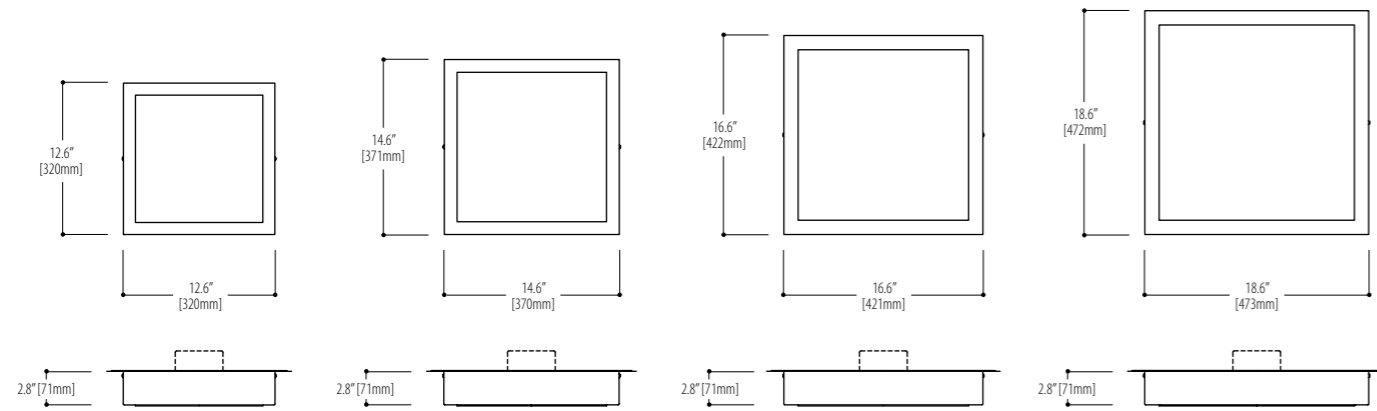

base NF

Ideal illumination for architectural entrances. ADA-compliant well suited for multiple hallway or wall applications. Durable, suitable for damp or dry location.