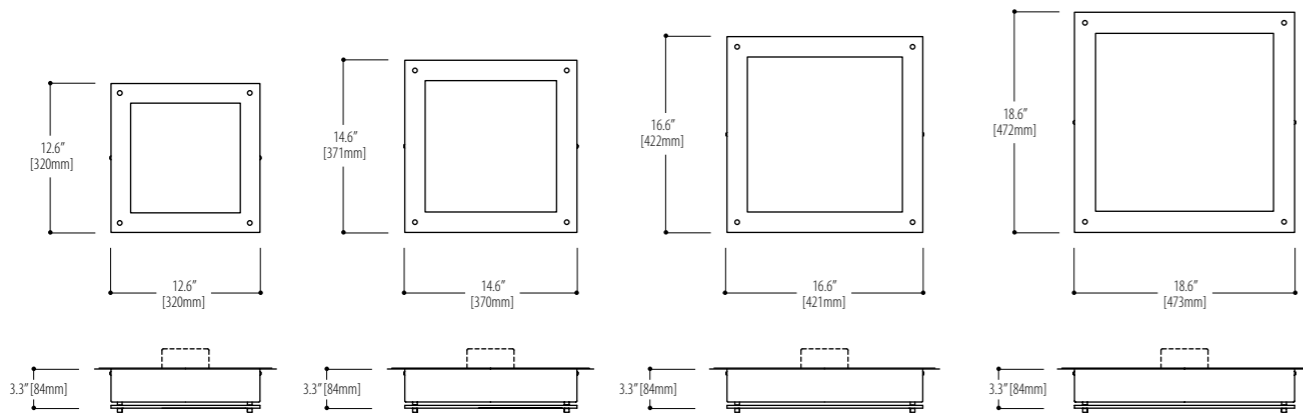

class WF

Class provides direct, soft ambient light through a Clear / Satin Glass diffuser.
ADA-compliant luminaire. Well suited for multiple hallways or wall applications.