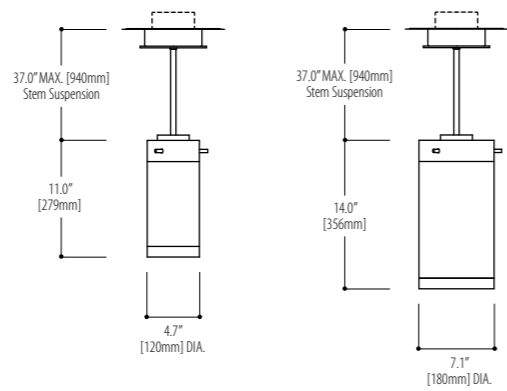

fuse

120

Cylindrical pendant with machined diffuser support cylinder and decorative elements. Frosted area of cylindrical diffuser provides 360 degrees of illumination.