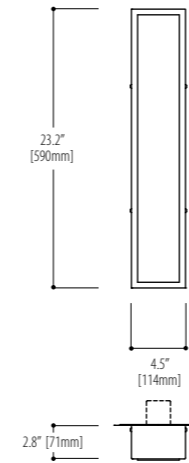

**BASE WR - 46.9"**  
**1802.W44SW10-46.9**  
1 x 28 Watt / G5

**1802.W45SW10-46.9**  
1 x 54 Watt HO / G5

\* Consult the factory for LED lamping options.