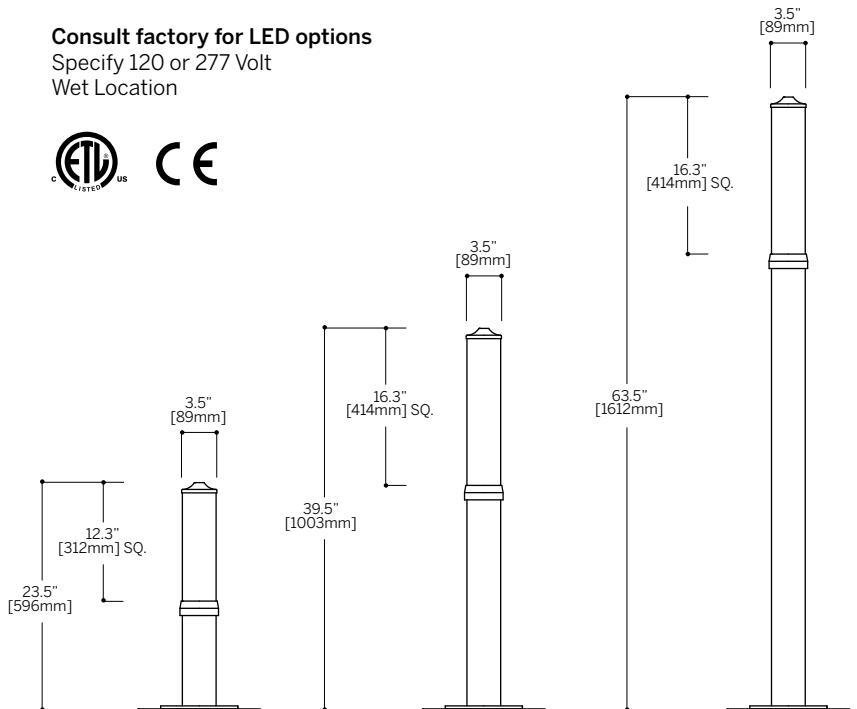

# vert

Fluorescent pole, suitable for wet locations. Extruded aluminum housing and acrylic diffuser. The fluorescent fixture emits 360 degrees of symmetrical light.

**Finish**  
Clear Anodized Aluminum

**Optional finish**  
Painted Custom Color

**Diffuser**  
White Opal Acrylic

**Optional diffuser**  
Clear Satin Acrylic  
White Opal Glass

- Lamping**
- 1970.F17WA16-23.5**  
1 x 24 Watt / 2G11
  - 1970.F19WA16-39.5**  
1 x 36 Watt / 2G11
  - 1970.F19WA16-63.5**  
1 x 36 Watt / 2G11

**Consult factory for LED options**  
Specify 120 or 277 Volt  
Wet Location

VERT