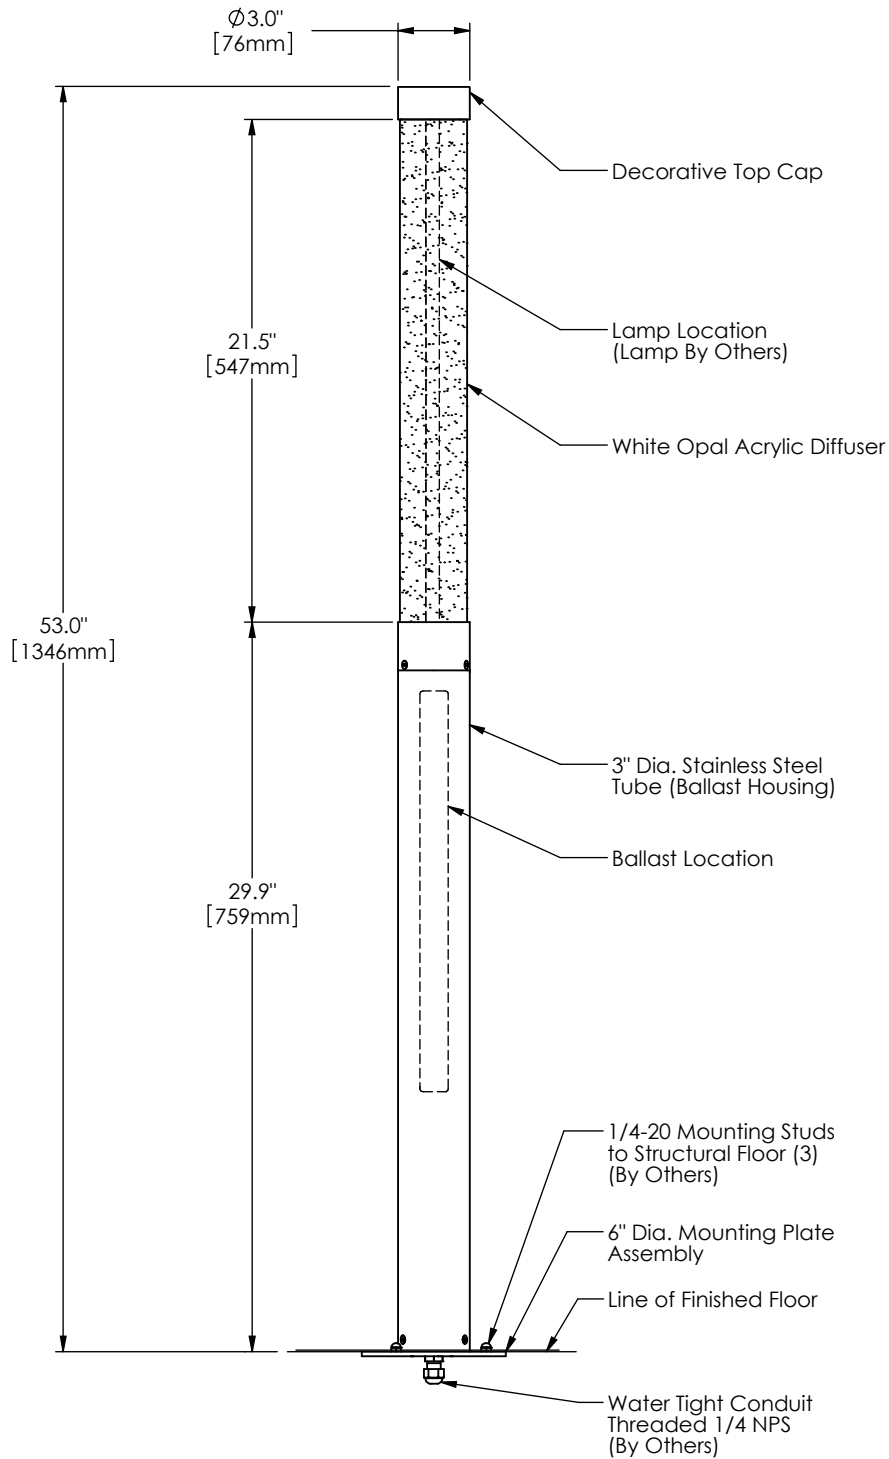

Vertigo Specifications

PERSPECTIVE VIEW

1971	F	40	WA	10	53	U	
Series	Style	Lamp	Diffuser	Finish	Height H	Voltage	Options
F - Floor	40 - 1 x 14 Watt / G5 41 - 1 x 24 Watt HO / G5	WA - White Opal Acrylic SA - Clear Satin Acrylic WG - White Opal Glass	10 - Satin Stainless Steel 19 - Painted Anodized Aluminum 22 - Painted Custom Color	53"	U - 120-277 V 1 - 120 V 2 - 220-240 V 3 - 277 V	DM - Specify Dimming Ballast Consult The Factory EM - Fluorescent Emergency, Battery - Remote Other _____	