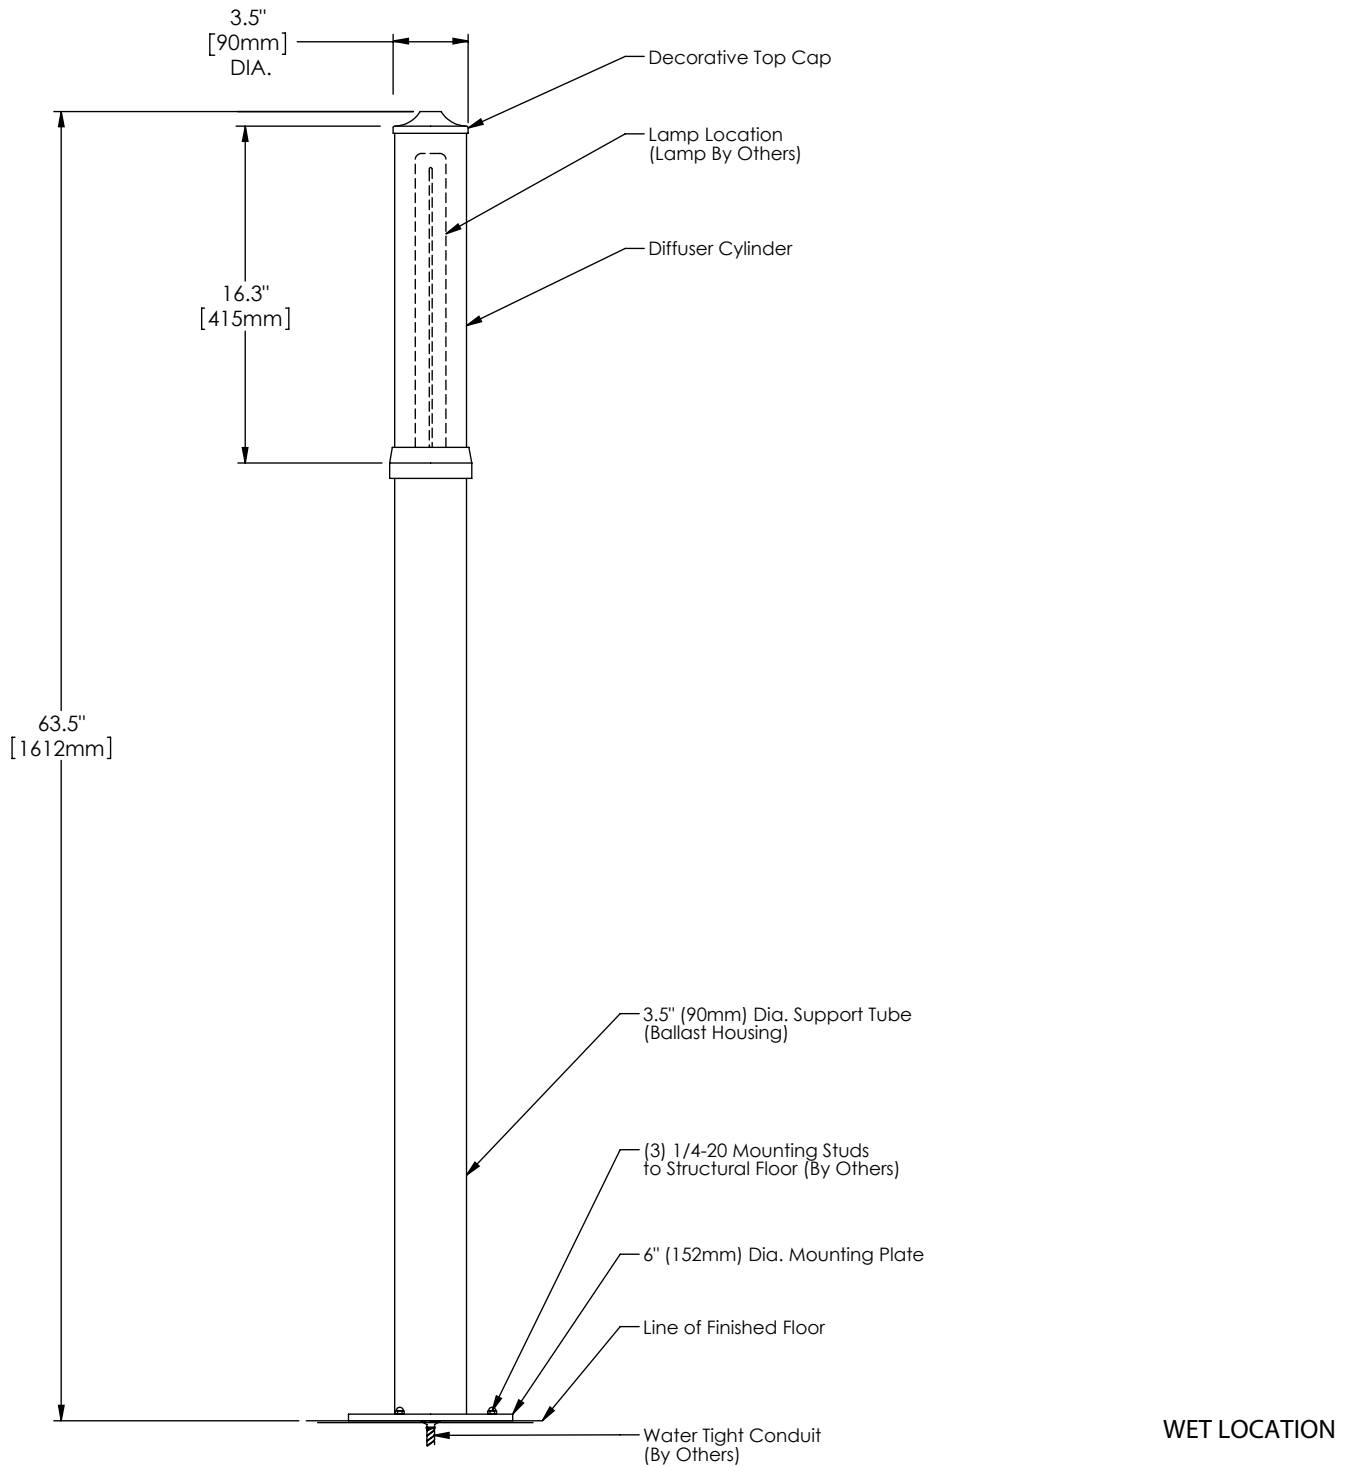

Vert Specifications

1970 Series	F Style	19 Lamp	WA Diffuser	16 Finish	63.5 Height H	1 Voltage	Options
F - Floor	19 - 1 x 36 Watt / 2G11	WA - White Opal Acrylic SA - Clear Satin Acrylic WG - White Opal Glass	16 - Clear Anodized Aluminum 22 - Painted Custom Color	63.5"	U - 120-277 V 1 - 120 V 2 - 220-240 V 3 - 277 V	DM - Specify Dimming Ballast Consult The Factory EM - Fluorescent Emergency, Battery - Remote Other _____	