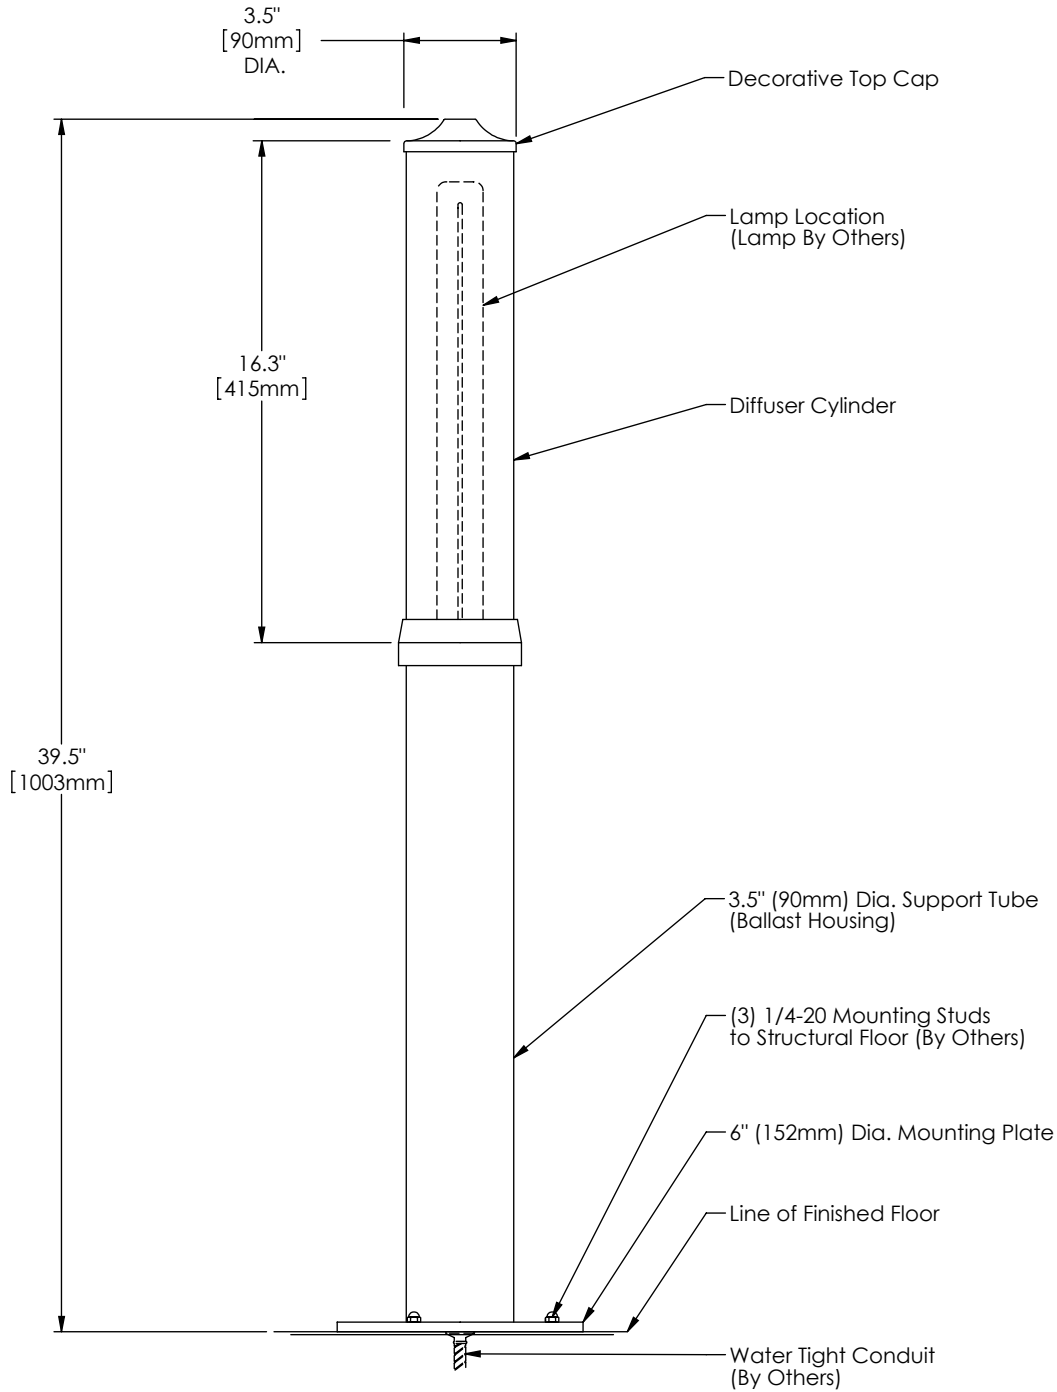

Vert Specifications

WET LOCATION

1970	F	19	WA	16	39.5	1	
Series	Style	Lamp	Diffuser	Finish	Height H	Voltage	Options
F - Floor	19 - 1 x 36 Watt / 2G11	WA - White Opal Acrylic SA - Clear Satin Acrylic WG - White Opal Glass	16 - Clear Anodized Aluminum 22 - Painted Custom Color	39.5"	U - 120-277 V 1 - 120 V 2 - 220-240 V 3 - 277 V	DM - Specify Dimming Ballast Consult The Factory EM - Fluorescent Emergency, Battery - Remote Other _____	