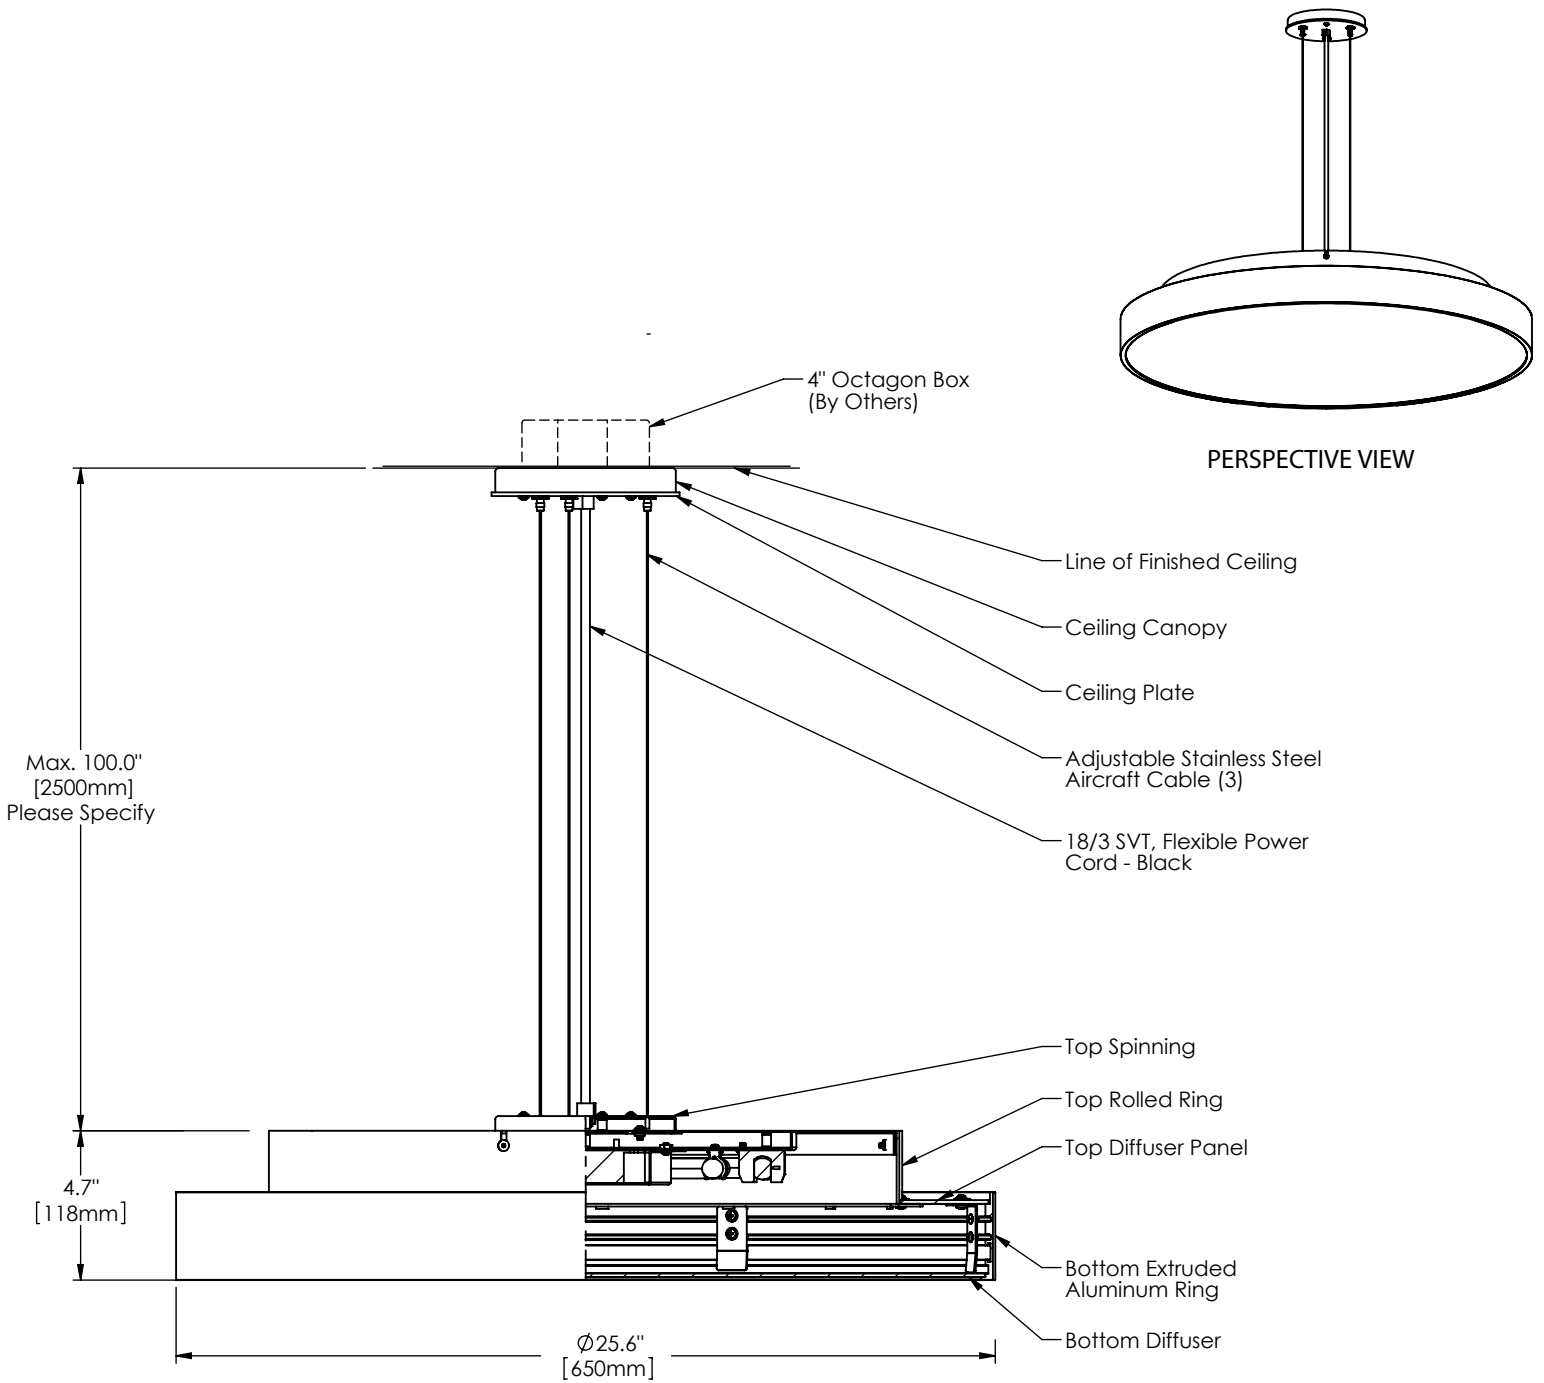

Aura Specifications

Series	Style	Lamp	Diffuser	Finish	Dia.	Voltage	Options
1520	P	36	SW	19	25.6	1	
P - Pendant	36 - 1 x 22 +40 Watt / 2GX13 174 - 4 x 24 Watt / 2G11 193 - 3 x 36 Watt / 2G11 194 - 4 x 36 Watt / 2G11	SW - Satin White Opal Acrylic SA - Clear Satin Acrylic	19 - Painted Anodized Aluminum 21 - Painted White 22 - Painted Custom Color	25.6"	U - 120-277 V 1 - 120 V 2 - 220-240 V 3 - 277 V	DM - Specify Dimming Ballast Consult The Factory EM - Fluorescent Emergency, Battery - Remote Other _____	