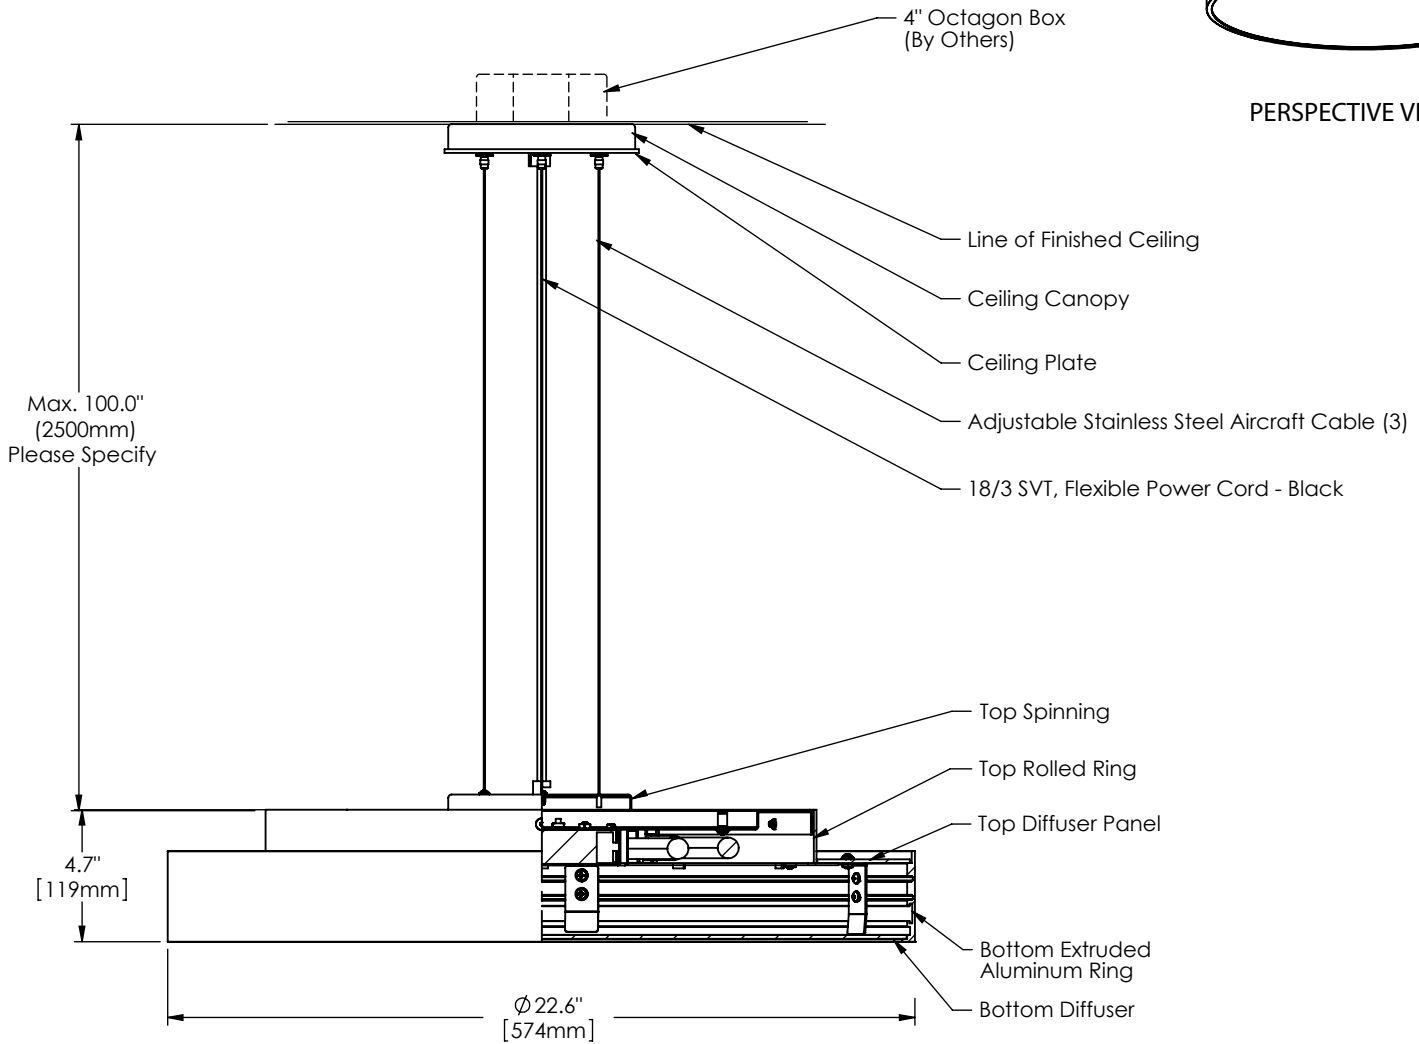

Aura Specifications

PERSPECTIVE VIEW

Series	Style	Lamp	Diffuser	Finish	Dia.	Voltage	Options
1520	P	36	SW	19	22.6	1	
P - Pendant	34 - 1 x 40 Watt / 2GX13 35 - 1 x 55 Watt / 2GX13 36 - 1 x 22 + 40 Watt / 2GX13	SW - Satin White Opal Acrylic SA - Clear Satin Acrylic	19 - Painted Anodized Aluminum 21 - Painted White 22 - Painted Custom Color	22.6"	U - 120-277 V 1 - 120 V 2 - 220-240 V 3 - 277 V	DM - Specify Dimming Ballast Consult The Factory EM - Fluorescent Emergency, Battery - Remote Other _____	