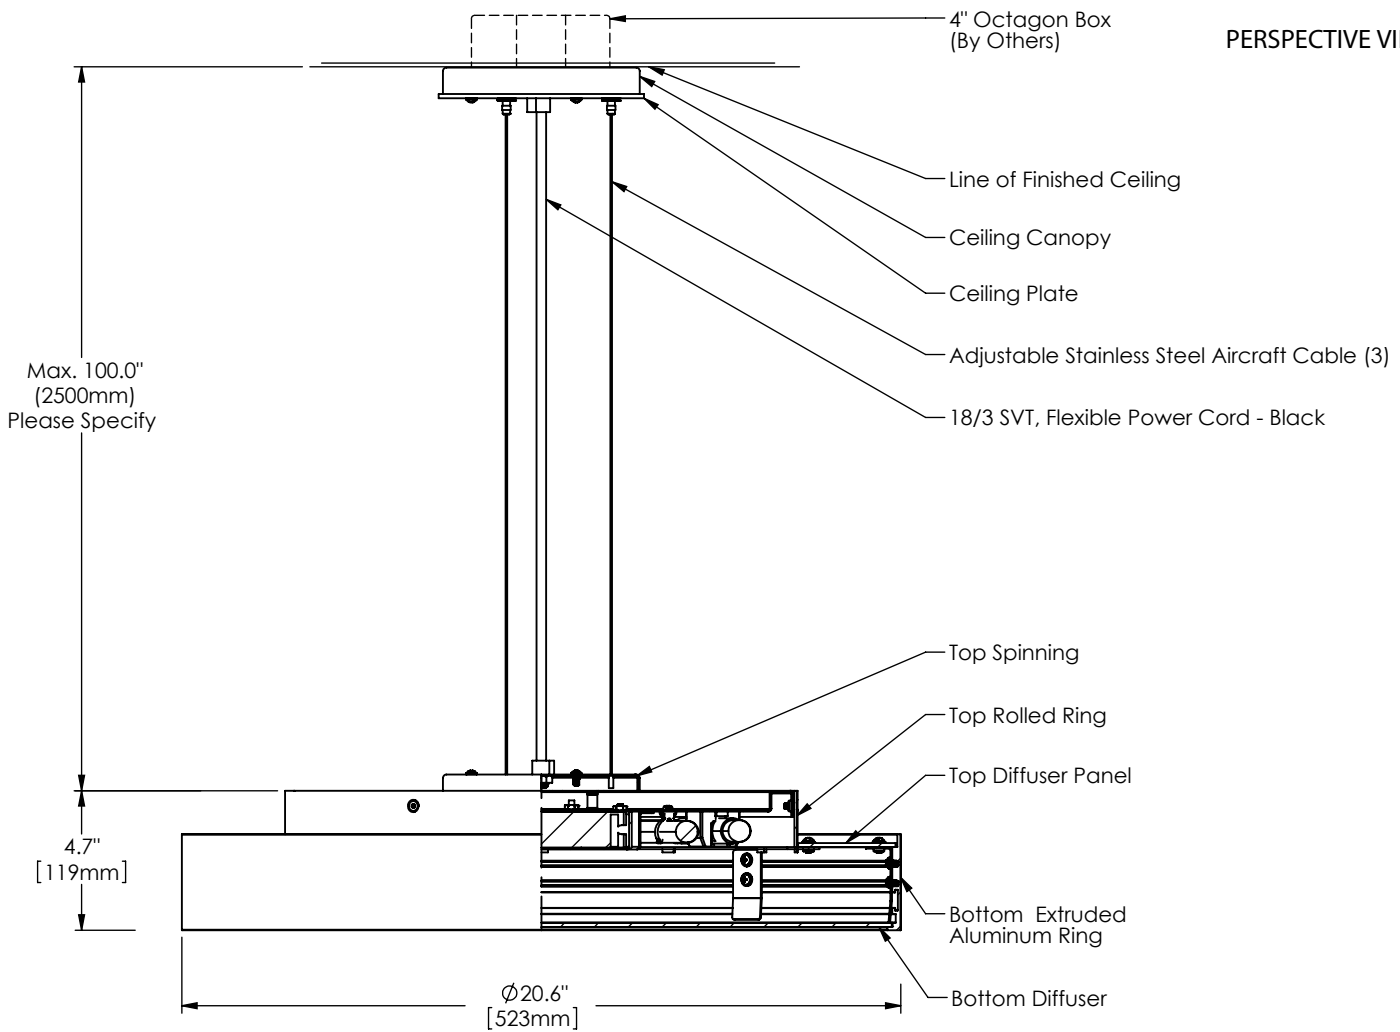

# Aura Specifications

PERSPECTIVE VIEW

Series	Style	Lamp	Diffuser	Finish	Dia.	Voltage	Options
--------	-------	------	----------	--------	------	---------	---------

P - Pendant 34 - 1 x 40 Watt / 2GX13 35 - 1 x 55 Watt / 2GX13 36 - 1 x 22 + 40 Watt / 2GX13	SW - Satin White Opal Acrylic SA - Clear Satin Acrylic	19 - Painted Anodized Aluminum 21 - Painted White 22 - Painted Custom Color	20.6" U - 120-277 V 1 - 120 V 2 - 220-240 V 3 - 277 V	DM - Specify Dimming Ballast Consult The Factory EM - Fluorescent Emergency, Battery - Remote Other _____
--	--	---	---	--