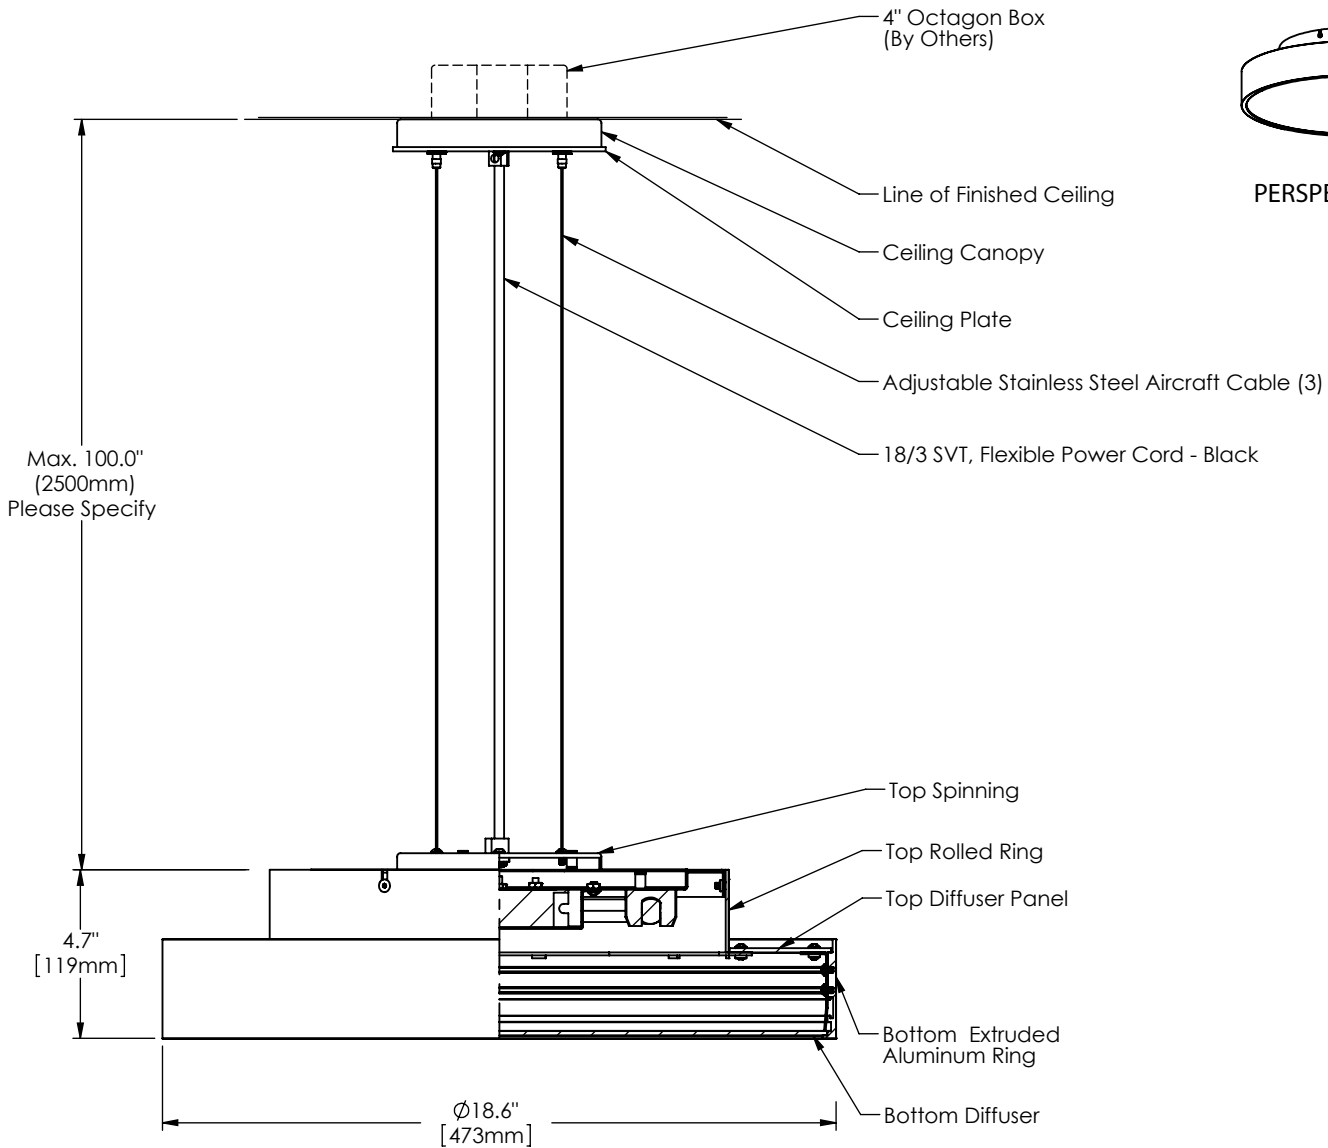

Aura Specifications

PERSPECTIVE VIEW

1520	P	33	SW	19	18.6	1	
Series	Style	Lamp	Diffuser	Finish	Dia.	Voltage	Options

P - Pendant 33 - 1 x 22 Watt / 2GX13 SW - Satin White Opal Acrylic SA - Clear Satin Acrylic 19 - Painted Anodized Aluminum 21 - Painted White 22 - Painted Custom Color 18.6" U - 120-277 V 1 - 120 V 2 - 220-240 V 3 - 277 V DM - Specify Dimming Ballast Consult The Factory EM - Fluorescent Emergency, Battery - Remote Other _____