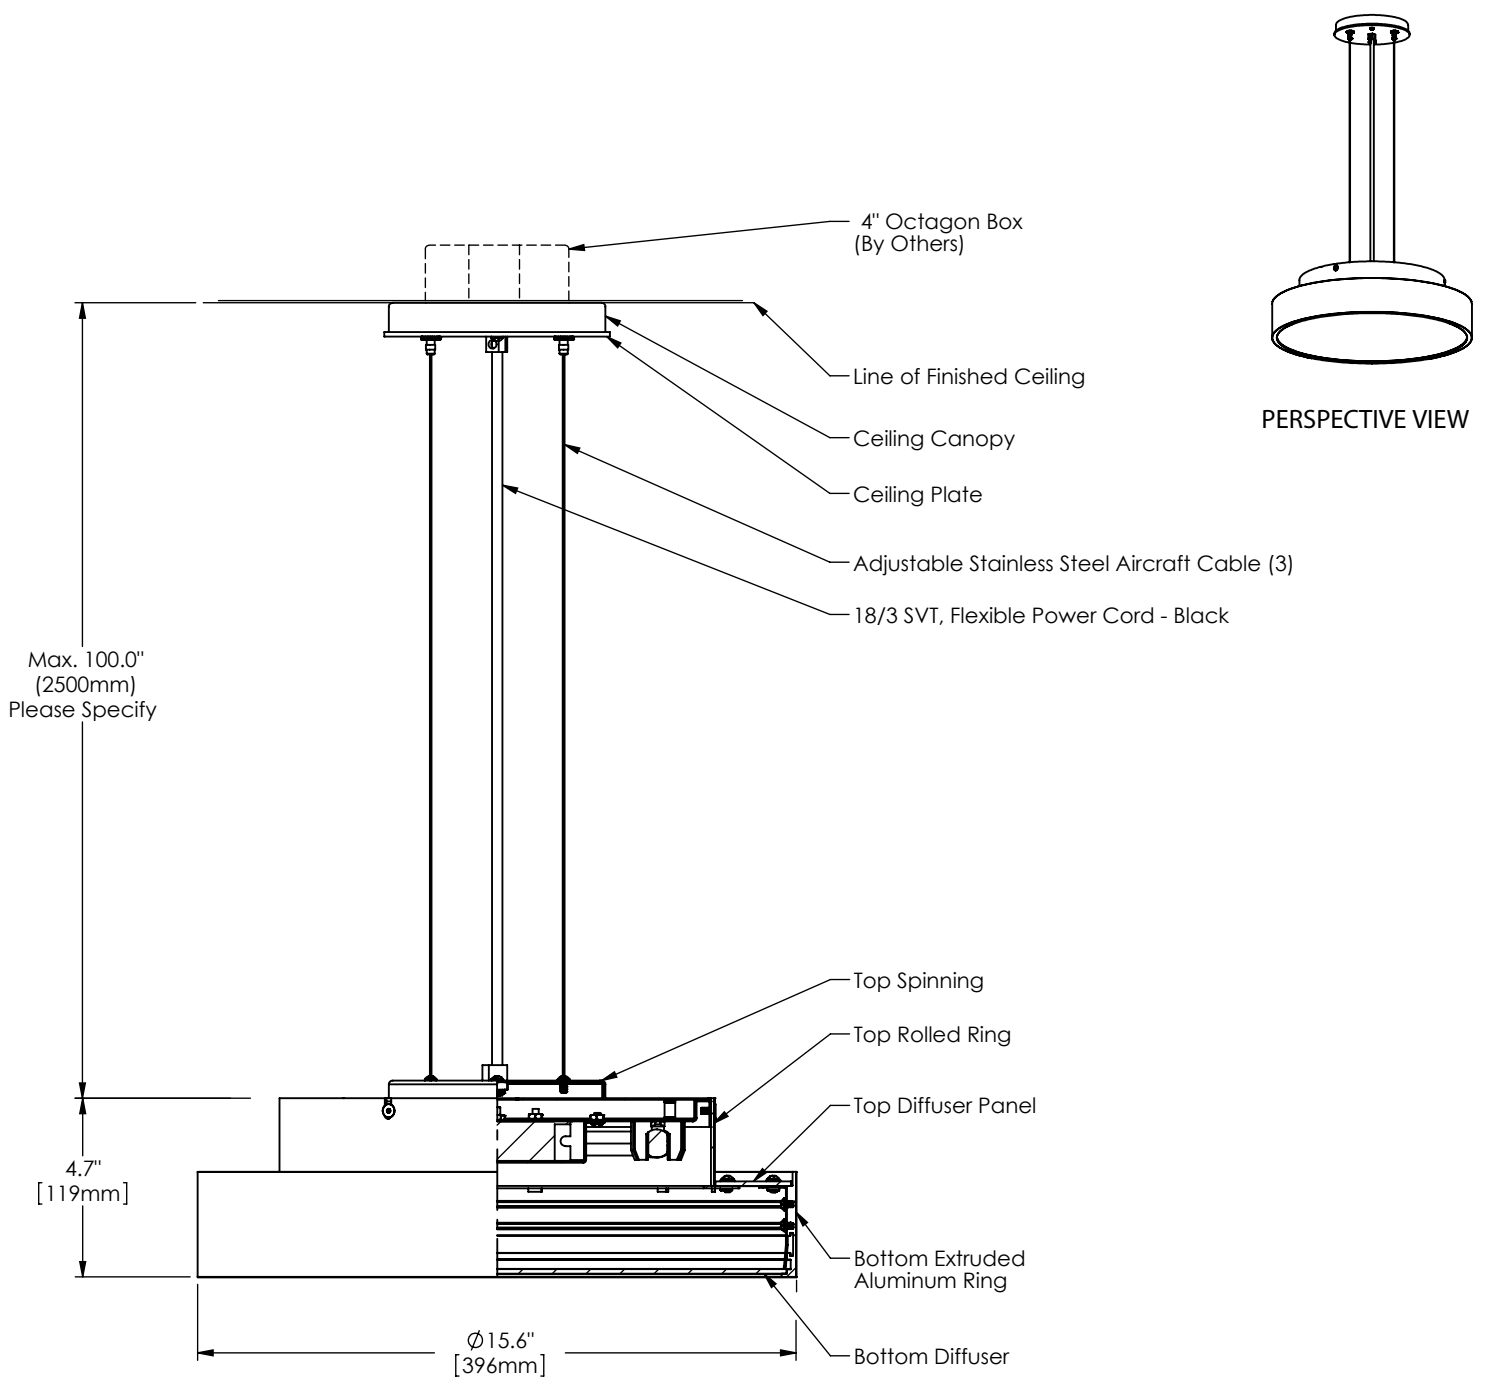

# Aura Specifications

1520	P	33	SW	19	15.6	1	
Series	Style	Lamp	Diffuser	Finish	Dia.	Voltage	Options

P - Pendant 33 - 1 x 22 Watt / 2GX13 SW - Satin White Opal Acrylic SA - Clear Satin Acrylic 19 - Painted Anodized Aluminum 21 - Painted White 22 - Painted Custom Color 15.6" U - 120-277 V 1 - 120 V 2 - 220-240 V 3 - 277 V DM - Specify Dimming Ballast Consult The Factory EM - Fluorescent Emergency, Battery - Remote Other \_\_\_\_\_