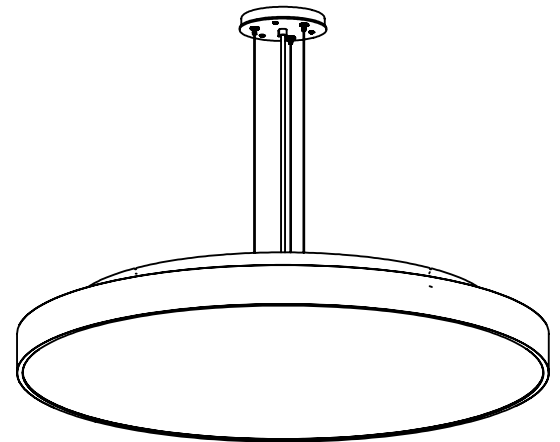

# Aura Specifications

PERSPECTIVE VIEW

Series	Style	Lamp	Diffuser	Finish	Dia.	Voltage	Options
--------	-------	------	----------	--------	------	---------	---------

1520	P	196	SW	19	36	U	
P - Pendant	196 - 6 x 36 Watt / 2G11 203 - 3 x 40 Watt / 2G11 204 - 4 x 40 Watt / 2G11	SW - Satin White Opal Acrylic SA - Clear Satin Acrylic	19 - Painted Anodized Aluminum 21 - Painted White 22 - Painted Custom Color	36"	U - 120-277 V 1 - 120 V 2 - 220-240 V 3 - 277 V	DM - Specify Dimming Ballast Consult The Factory EM - Fluorescent Emergency, Battery - Remote Other _____	