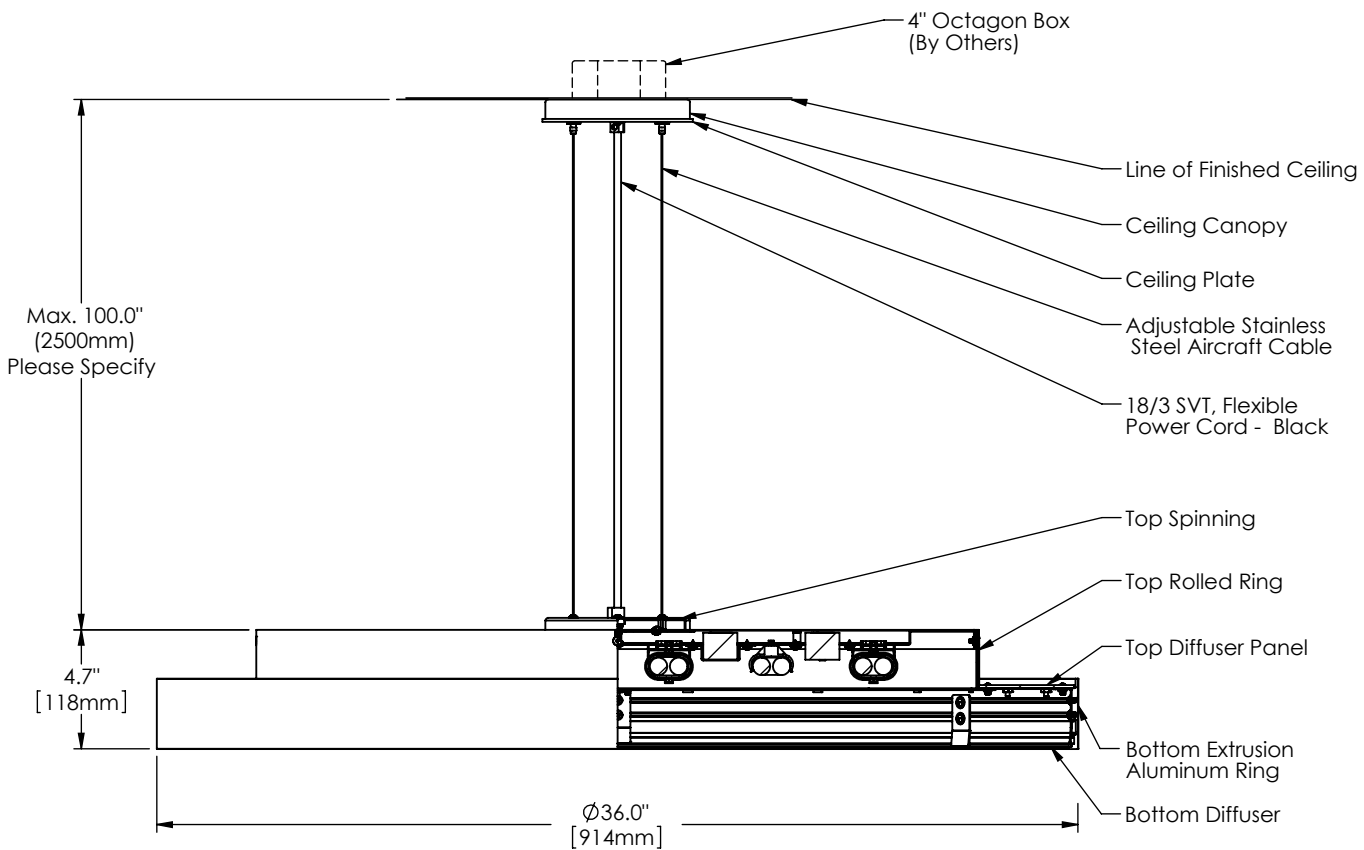

# Aura Specifications

PERSPECTIVE VIEW

Series	Style	Lamp	Diffuser	Finish	Dia.	Voltage	Options
--------	-------	------	----------	--------	------	---------	---------

1520	P	196	SW	19	36	U	
P - Pendant	196 - 6 x 36 Watt / 2G11 203 - 3 x 40 Watt / 2G11 204 - 4 x 40 Watt / 2G11	SW - Satin White Opal Acrylic SA - Clear Satin Acrylic	19 - Painted Anodized Aluminum 21 - Painted White 22 - Painted Custom Color	36"	U - 120-277 V 1 - 120 V 2 - 220-240 V 3 - 277 V	DM - Specify Dimming Ballast Consult The Factory EM - Fluorescent Emergency, Battery - Remote Other _____	