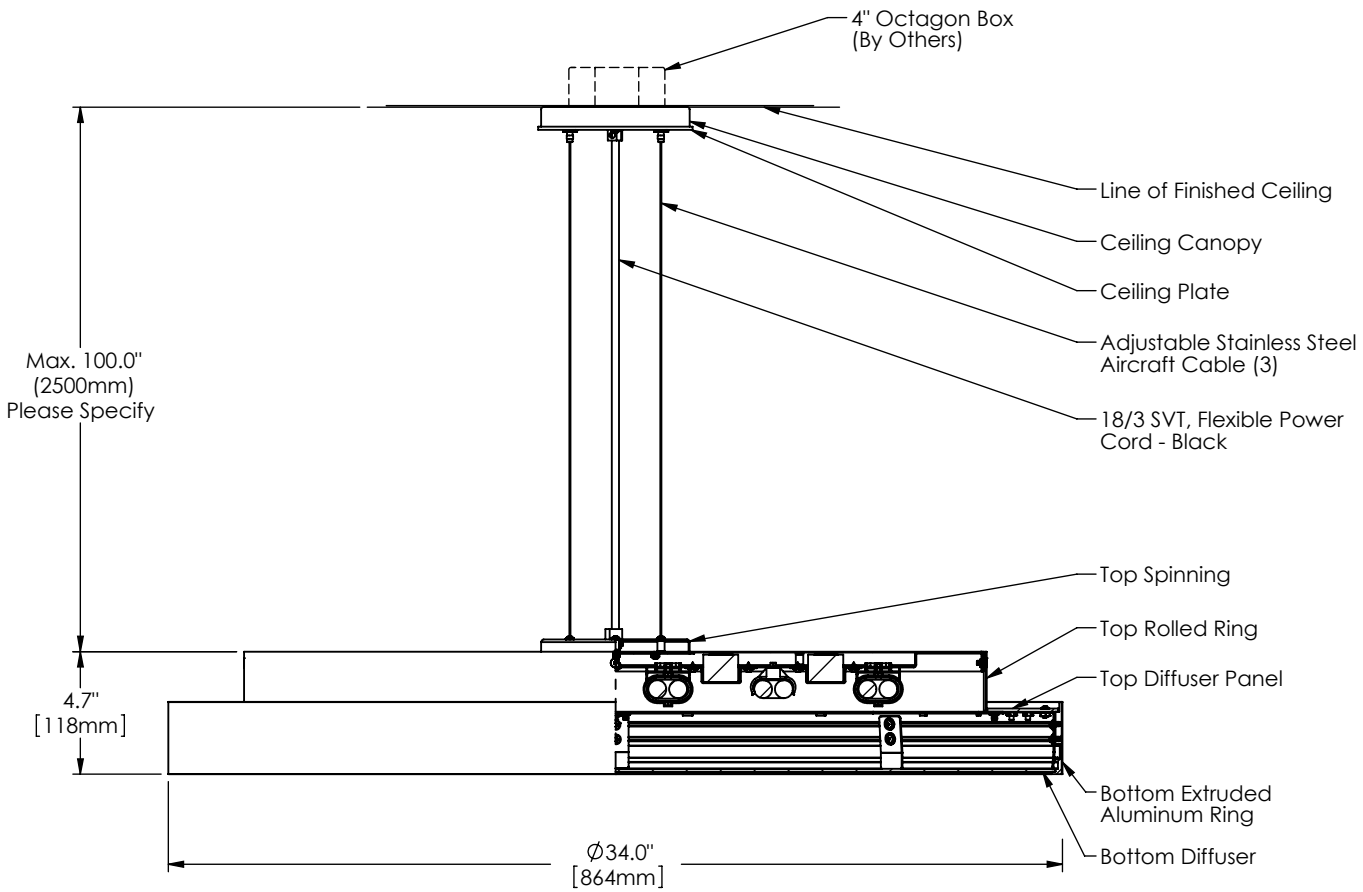

# Aura Specifications

PERSPECTIVE VIEW

Series	Style	Lamp	Diffuser	Finish	Dia.	Voltage	Options
1520	P	196	SW	19	34	U	
P - Pendant	196 - 6 x 36 Watt / 2G11 203 - 3 x 40 Watt / 2G11 204 - 4 x 40 Watt / 2G11	SW - Satin White Opal Acrylic SA - Clear Satin Acrylic	19 - Painted Anodized Aluminum 21 - Painted White 22 - Painted Custom Color	34"	U - 120-277 V 1 - 120 V 2 - 220-240 V 3 - 277 V	DM - Specify Dimming Ballast Consult The Factory EM - Fluorescent Emergency, Battery - Remote Other _____	