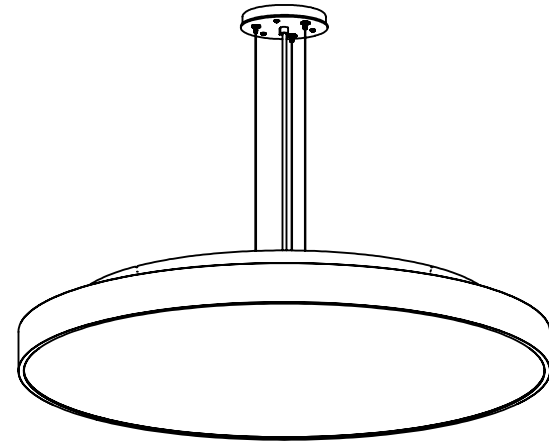

# Aura Specifications

PERSPECTIVE VIEW

Series	Style	Lamp	Diffuser	Finish	Dia.	Voltage	Options
1520	P	196	SW	19	34	U	
P - Pendant	196 - 6 x 36 Watt / 2G11 203 - 3 x 40 Watt / 2G11 204 - 4 x 40 Watt / 2G11	SW - Satin White Opal Acrylic SA - Clear Satin Acrylic	19 - Painted Anodized Aluminum 21 - Painted White 22 - Painted Custom Color	34"	U - 120-277 V 1 - 120 V 2 - 220-240 V 3 - 277 V	DM - Specify Dimming Ballast Consult The Factory EM - Fluorescent Emergency, Battery - Remote Other _____	