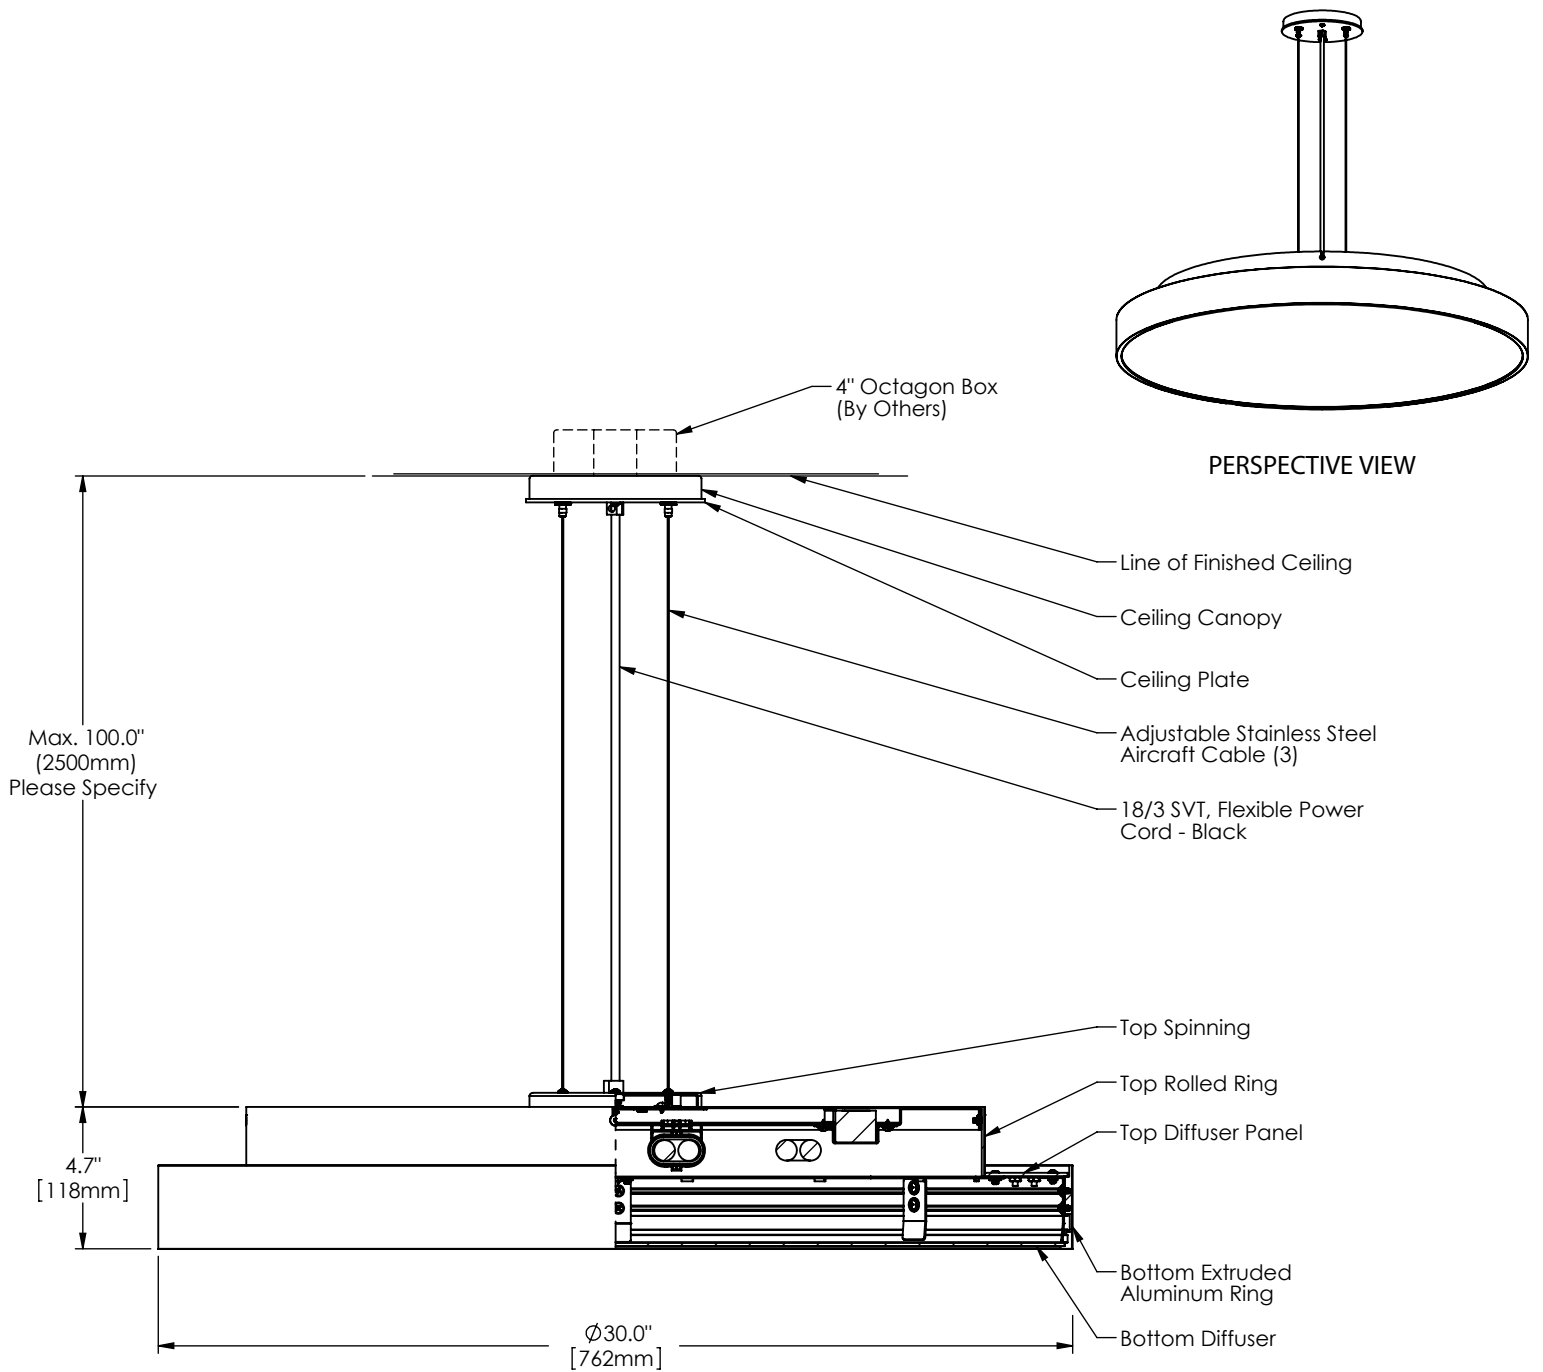

Aura Specifications

1520	P	194	SW	19	30	U	
Series	Style	Lamp	Diffuser	Finish	Dia.	Voltage	Options

P - Pendant 194 - 4 x 36 Watt / 2G11 SW - Satin White Opal Acrylic SA - Clear Satin Acrylic 19 - Painted Anodized Aluminum 21 - Painted White 22 - Painted Custom Color 30" U - 120-277 V 1 - 120 V 2 - 220-240 V 3 - 277 V DM - Specify Dimming Ballast Consult The Factory EM - Fluorescent Emergency, Battery - Remote Other _____