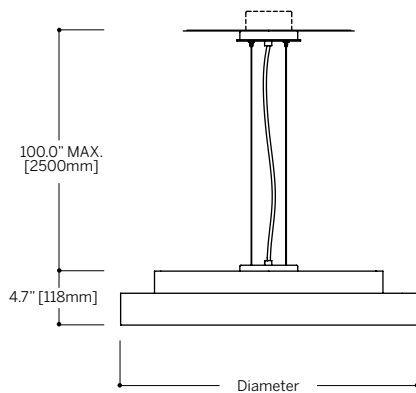

aura

Aura is best used as workspace task lighting, conference rooms. Direct lighting with indirect illuminated ring of light around the fixture.

- Diameter
- 15.6" [396mm]
 - 18.6" [472mm]
 - 20.6" [523mm]
 - 22.6" [574mm]
 - 25.6" [650mm]
 - 30" [762mm]
 - 34" [864mm]
 - 36" [914mm]