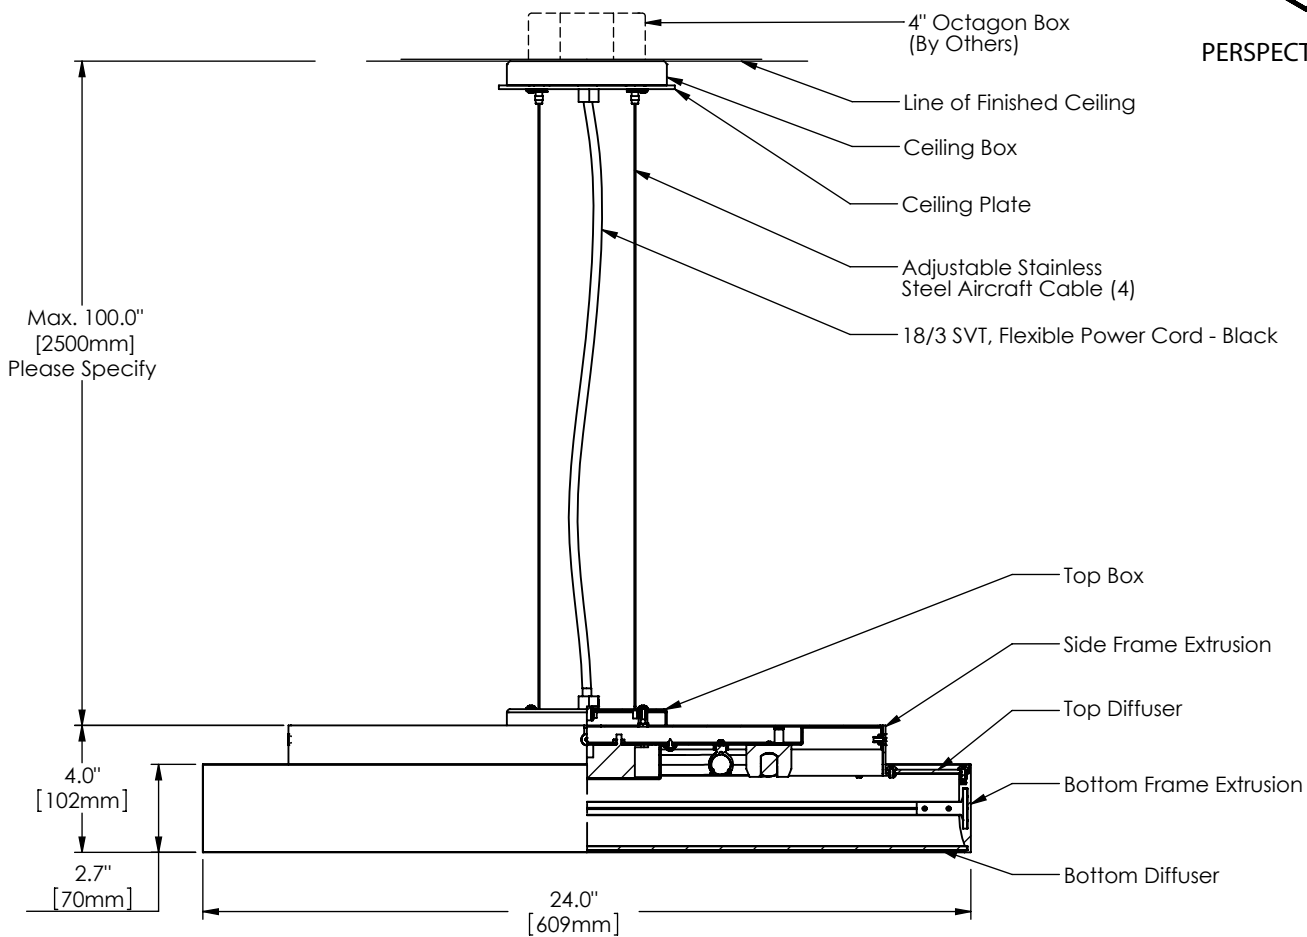

Step Specifications

PERSPECTIVE VIEW

Series	Style	Lamp	Diffuser	Finish	Size	Voltage	Options
1540	P	36	SW	16	24	1	
P - Pendant	34 - 1 x 40 Watt / 2GX13 35 - 1 x 55 Watt / 2GX13 36 - 1 x 22 + 40 Watt / 2GX13 193 - 3 x 36 Watt / 2G11 194 - 4 x 36 Watt / 2G11	SW - Satin White Opal Acrylic SA - Clear Satin Acrylic	16 - Clear Anodized Aluminum 21 - Painted White 22 - Painted Custom Color	24"	U - 120-277 V 1 - 120 V 2 - 220-240 V 3 - 277 V	DM - Specify Dimming Ballast Consult The Factory EM - Fluorescent Emergency, Battery - Remote Other _____	