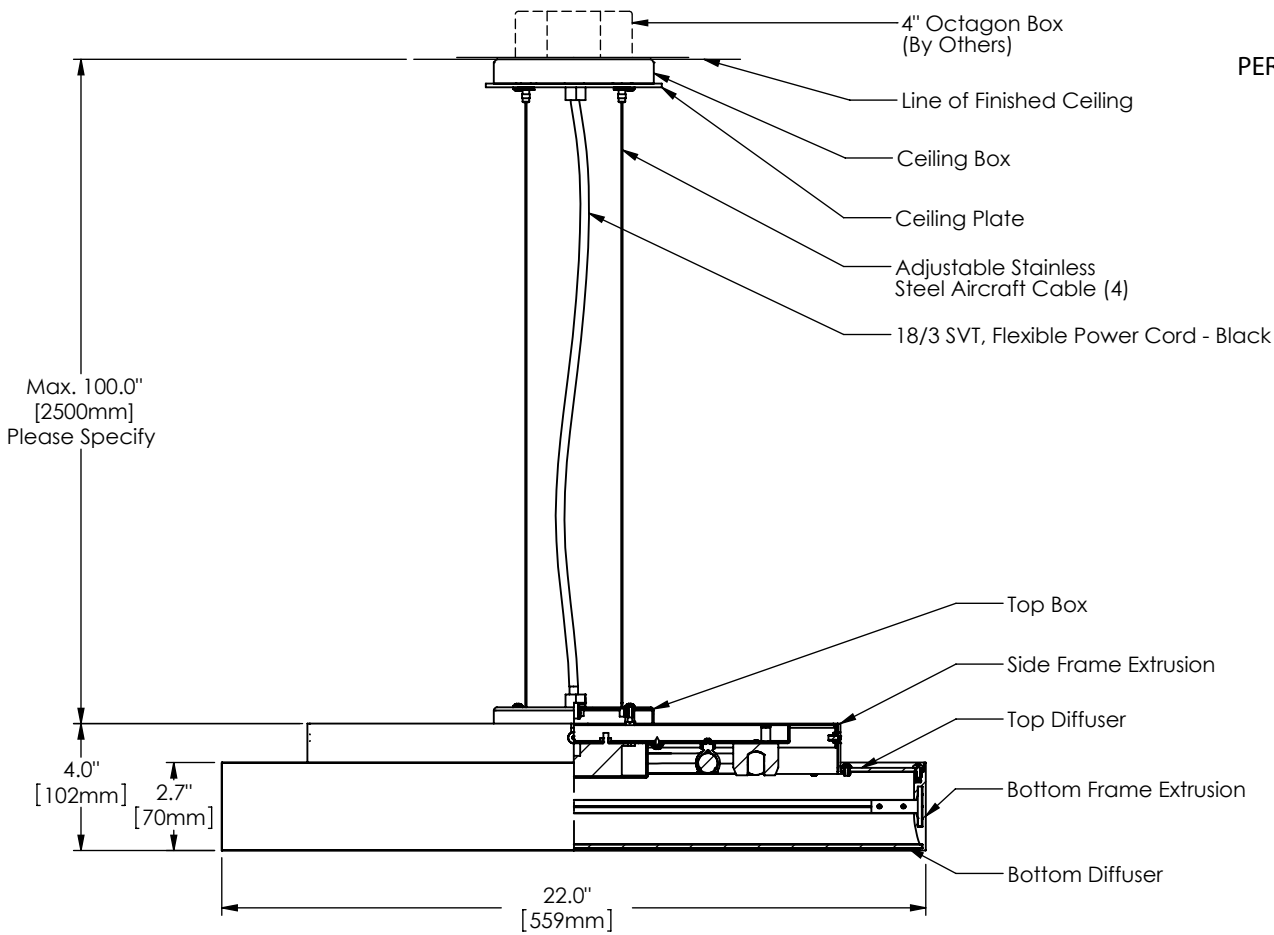

Step Specifications

PERSPECTIVE VIEW

Series	Style	Lamp	Diffuser	Finish	Size	Voltage	Options
1540	P	36	SW	16	22	1	
P - Pendant	34 - 1 x 40 Watt / 2GX13 35 - 1 x 55 Watt / 2GX13 36 - 1 x 22 + 40 Watt / 2GX13	SW - Satin White Opal Acrylic SA - Clear Satin Acrylic	16 - Clear Anodized Aluminum 21 - Painted White 22 - Painted Custom Color	22"	U - 120-277 V 1 - 120 V 2 - 220-240 V 3 - 277 V	DM - Specify Dimming Ballast Consult The Factory EM - Fluorescent Emergency, Battery - Remote Other _____	