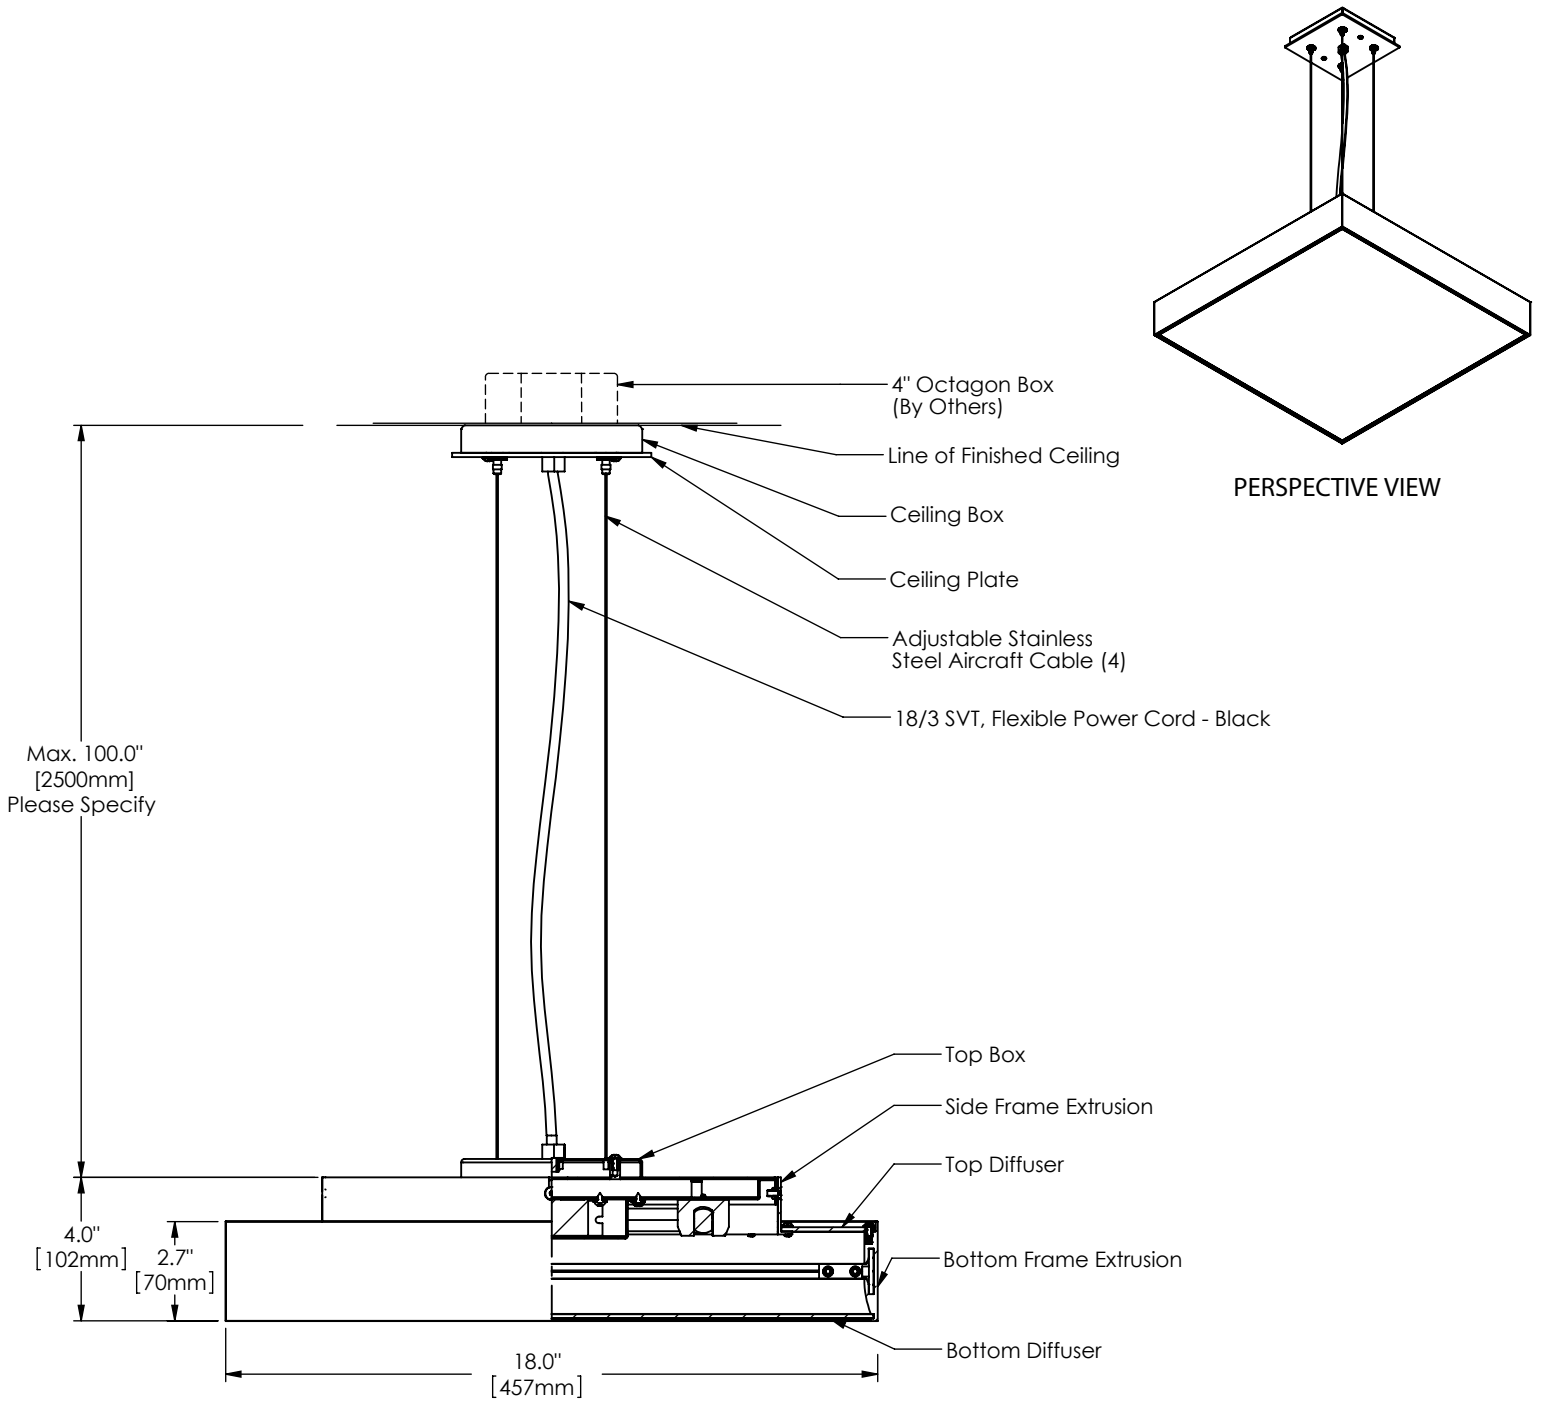

# Step Specifications

1540	P	33	SW	16	18	1	
Series	Style	Lamp	Diffuser	Finish	Size	Voltage	Options

P - Pendant 33 - 1 x 22 Watt / 2GX13 SW - Satin White Opal Acrylic SA - Clear Satin Acrylic 16 - Clear Anodized Aluminum 21 - Painted White 22 - Painted Custom Color 18" U - 120-277 V 1 - 120 V 2 - 220-240 V 3 - 277 V DM - Specify Dimming Ballast Consult The Factory EM - Fluorescent Emergency, Battery - Remote Other \_\_\_\_\_