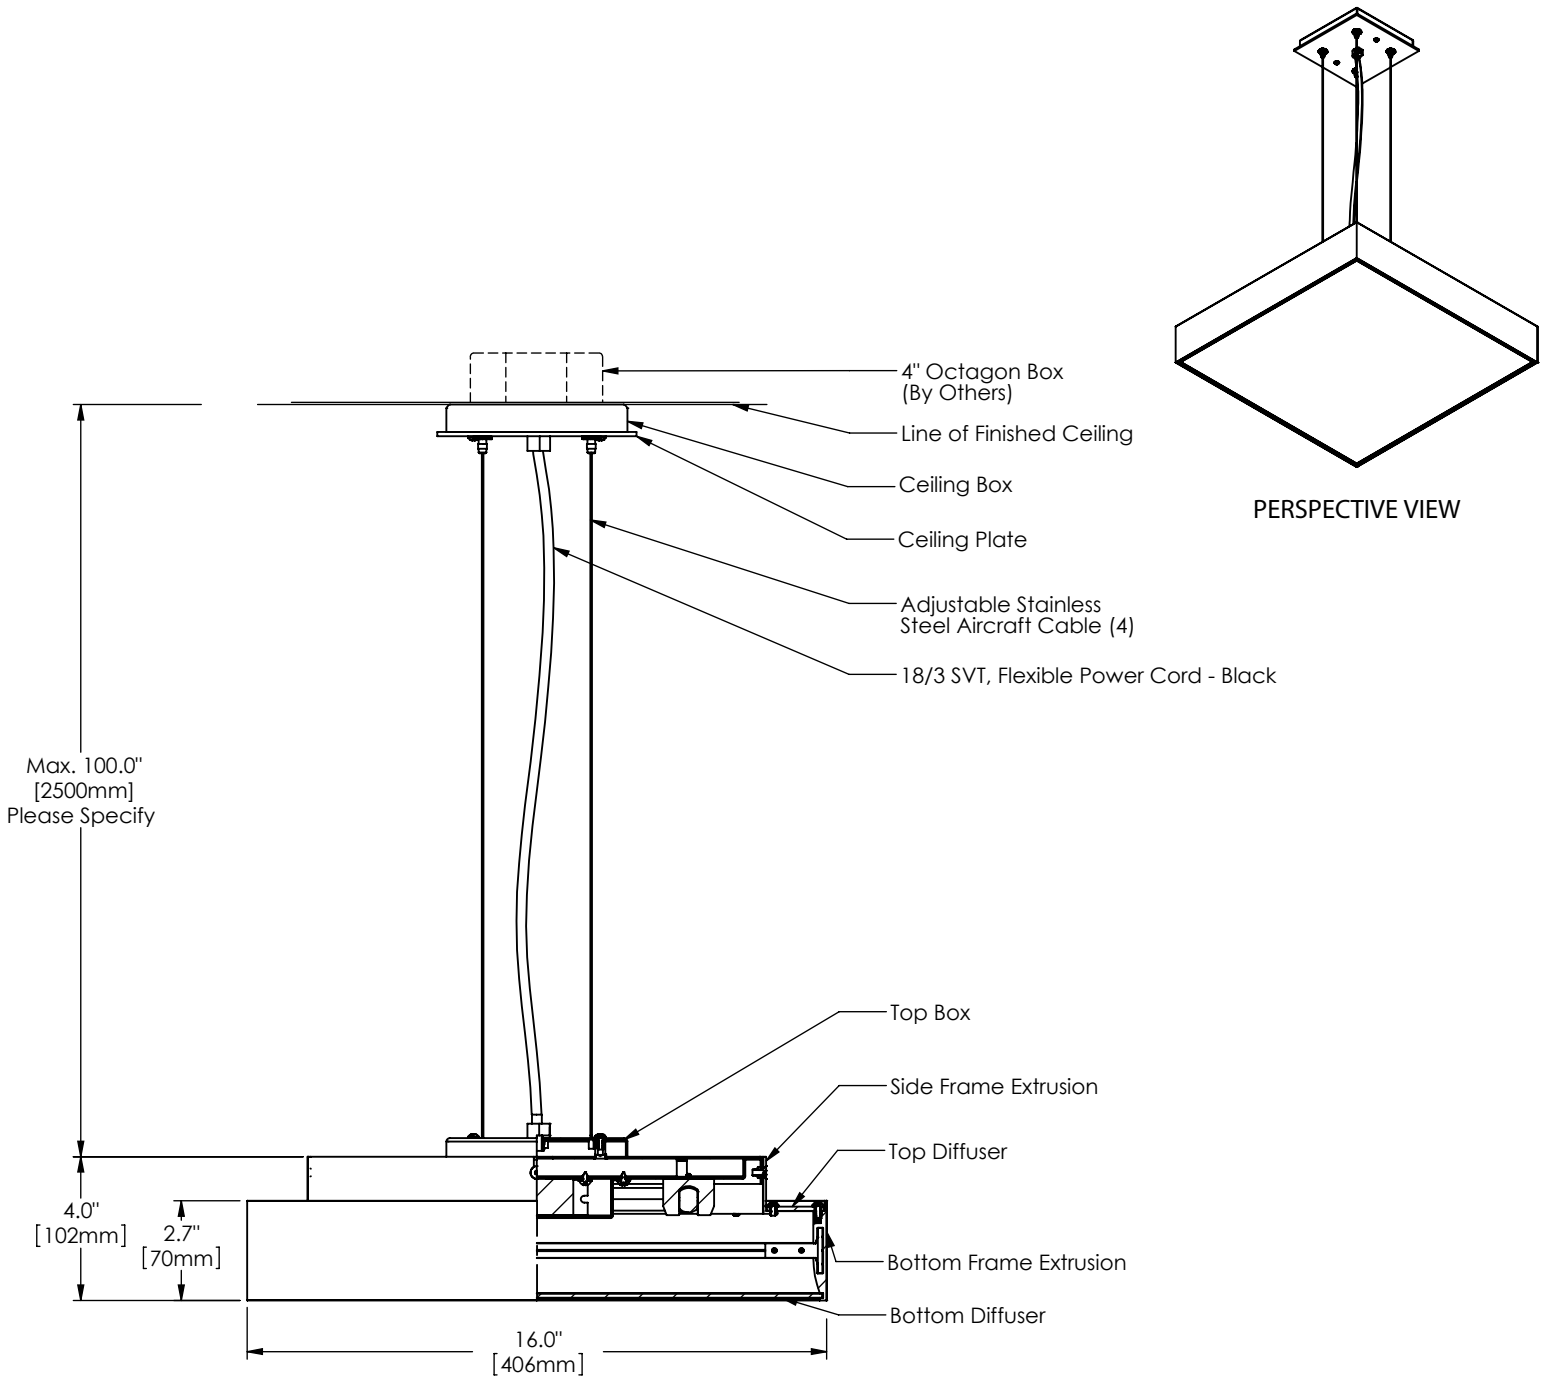

Step Specifications

1540	P	33	SW	16	16	1	
Series	Style	Lamp	Diffuser	Finish	Size	Voltage	Options

P - Pendant 33 - 1 x 22 Watt / 2GX13 SW - Satin White Opal Acrylic SA - Clear Satin Acrylic 16 - Clear Anodized Aluminum 21 - Painted White 22 - Painted Custom Color 16" U - 120-277 V 1 - 120 V 2 - 220-240 V 3 - 277 V DM - Specify Dimming Ballast Consult The Factory EM - Fluorescent Emergency, Battery - Remote Other _____