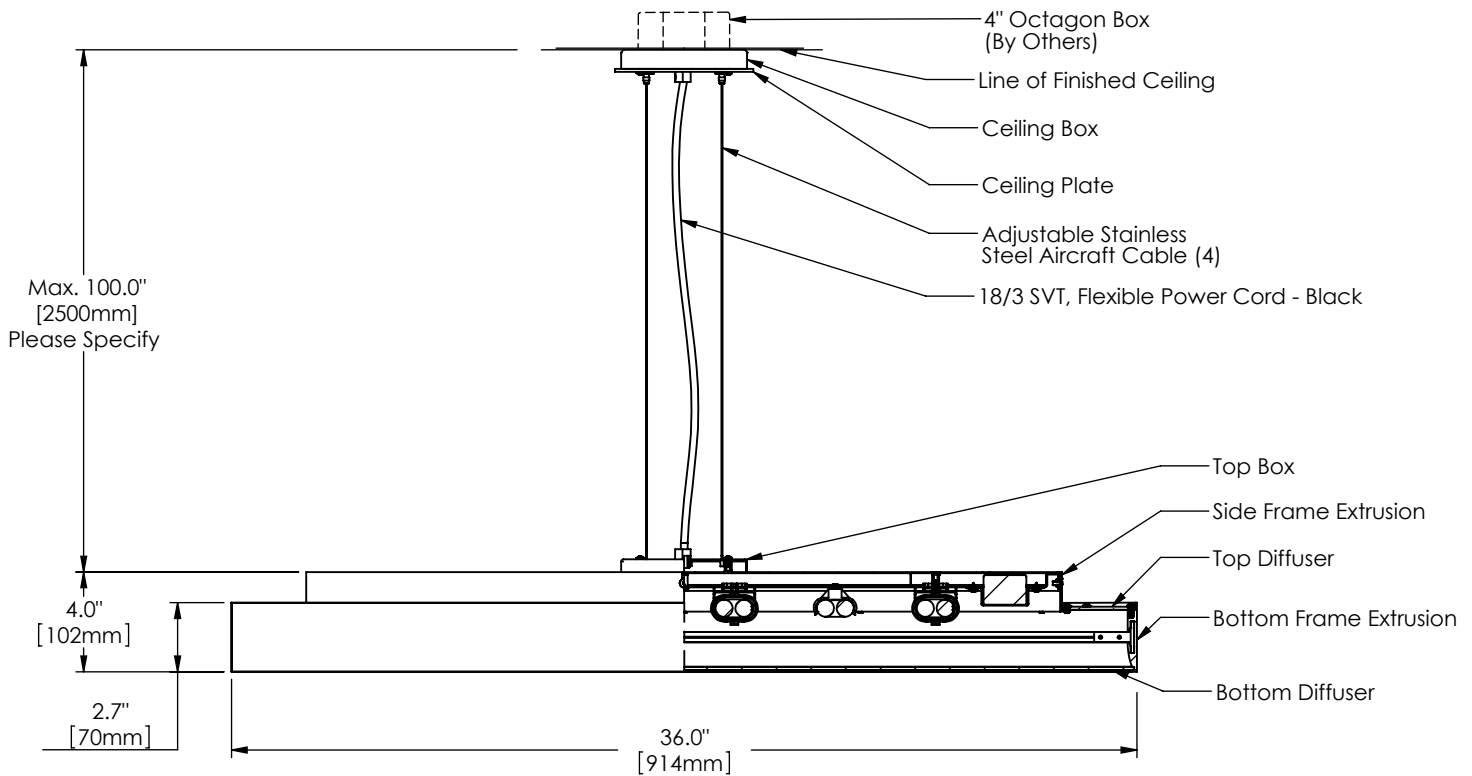

Step Specifications

PERSPECTIVE VIEW

1540	P	206	SW	16	36	U	
Series	Style	Lamp	Diffuser	Finish	Size	Voltage	Options

P - Pendant 206 - 6 x 40 Watt / 2G11 SW - Satin White Opal Acrylic SA - Clear Satin Acrylic 16 - Clear Anodized Aluminum 21 - Painted White 22 - Painted Custom Color 36" U - 120-277 V 1 - 120 V 2 - 220-240 V 3 - 277 V DM - Specify Dimming Ballast Consult The Factory EM - Fluorescent Emergency, Battery - Remote Other _____