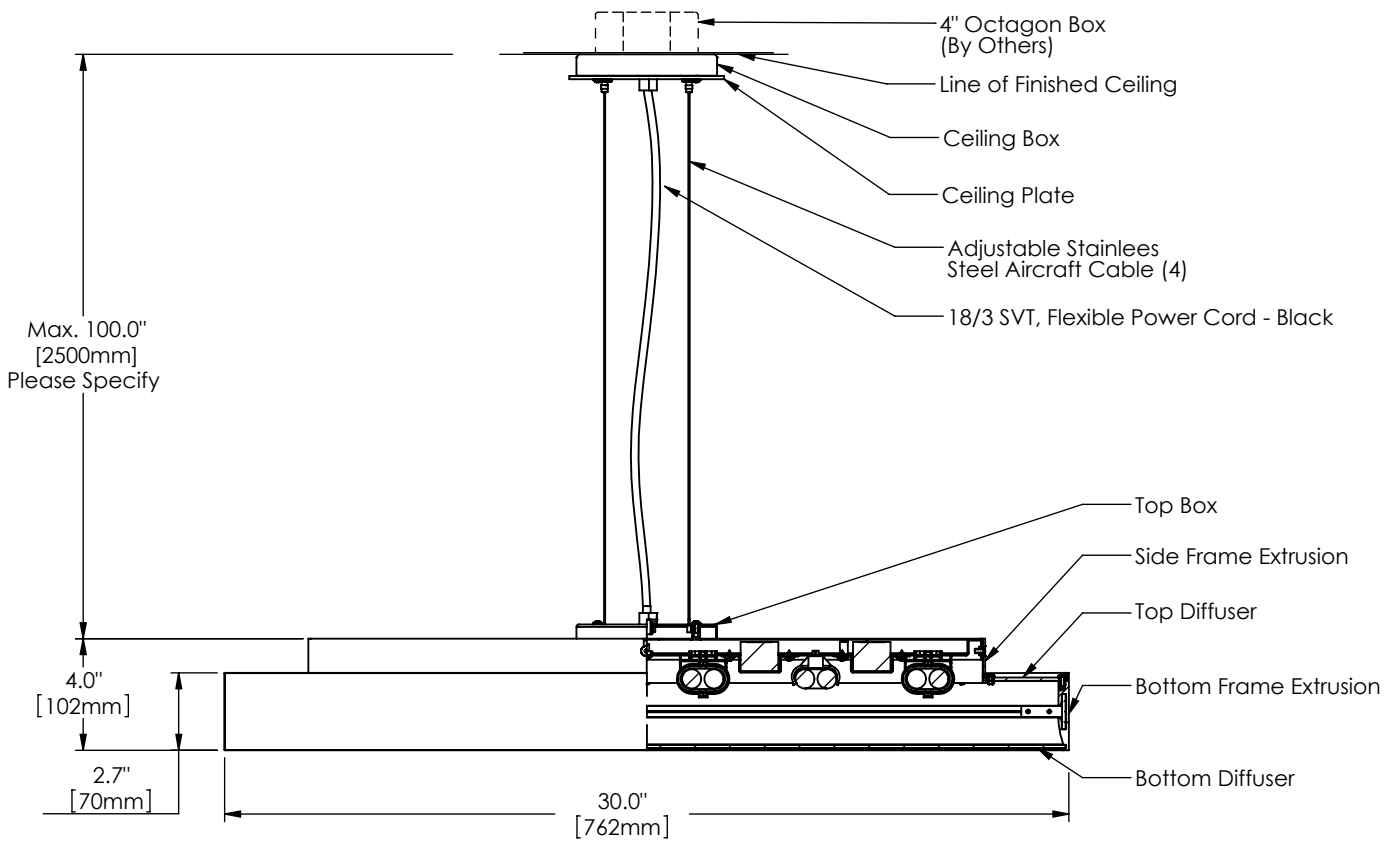

Step Specifications

PERSPECTIVE VIEW

Series	Style	Lamp	Diffuser	Finish	Size	Voltage	Options
1540	P	196	SW	16	30	U	
P - Pendant	196 - 6 x 36 Watt / 2G11 203 - 3 x 40 Watt / 2G11 204 - 4 x 40 Watt / 2G11	SW - Satin White Opal Acrylic SA - Clear Satin Acrylic	16 - Clear Anodized Aluminum 21 - Painted White 22 - Painted Custom Color	30"	U - 120-277 V 1 - 120 V 2 - 220-240 V 3 - 277 V	DM - Specify Dimming Ballast Consult The Factory EM - Fluorescent Emergency, Battery - Remote Other _____	