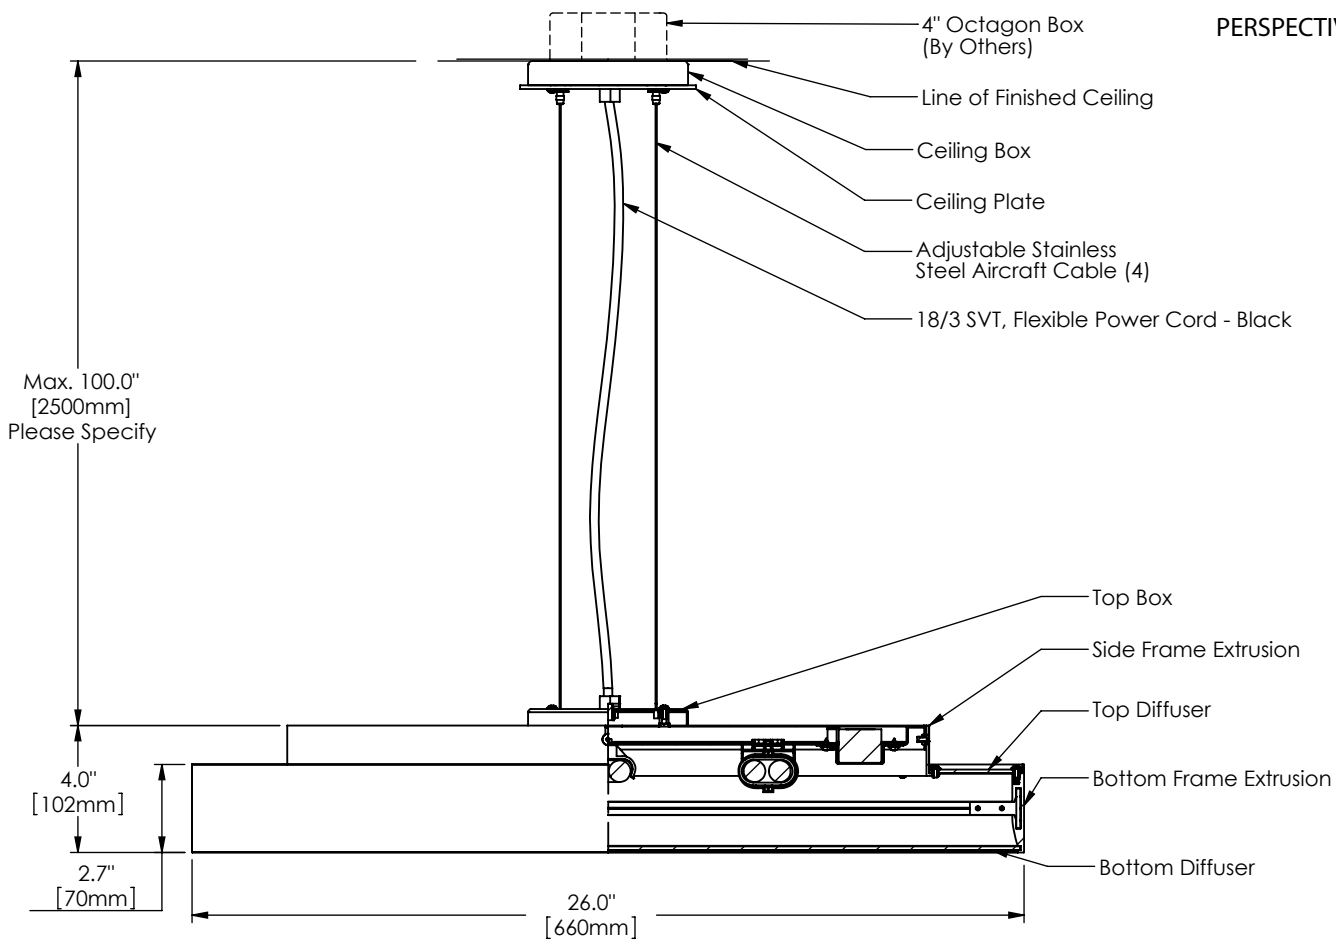

Step Specifications

PERSPECTIVE VIEW

Series	Style	Lamp	Diffuser	Finish	Size	Voltage	Options
1540	P	193	SW	16	26	U	
	P - Pendant	193 - 3 x 36 Watt / 2G11 194 - 4 x 36 Watt / 2G11	SW - Satin White Opal Acrylic SA - Clear Satin Acrylic	16 - Clear Anodized Aluminum 21 - Painted White 22 - Painted Custom Color	26"	U - 120-277 V 1 - 120 V 2 - 220-240 V 3 - 277 V	DM - Specify Dimming Ballast Consult The Factory EM - Fluorescent Emergency, Battery - Remote Other _____