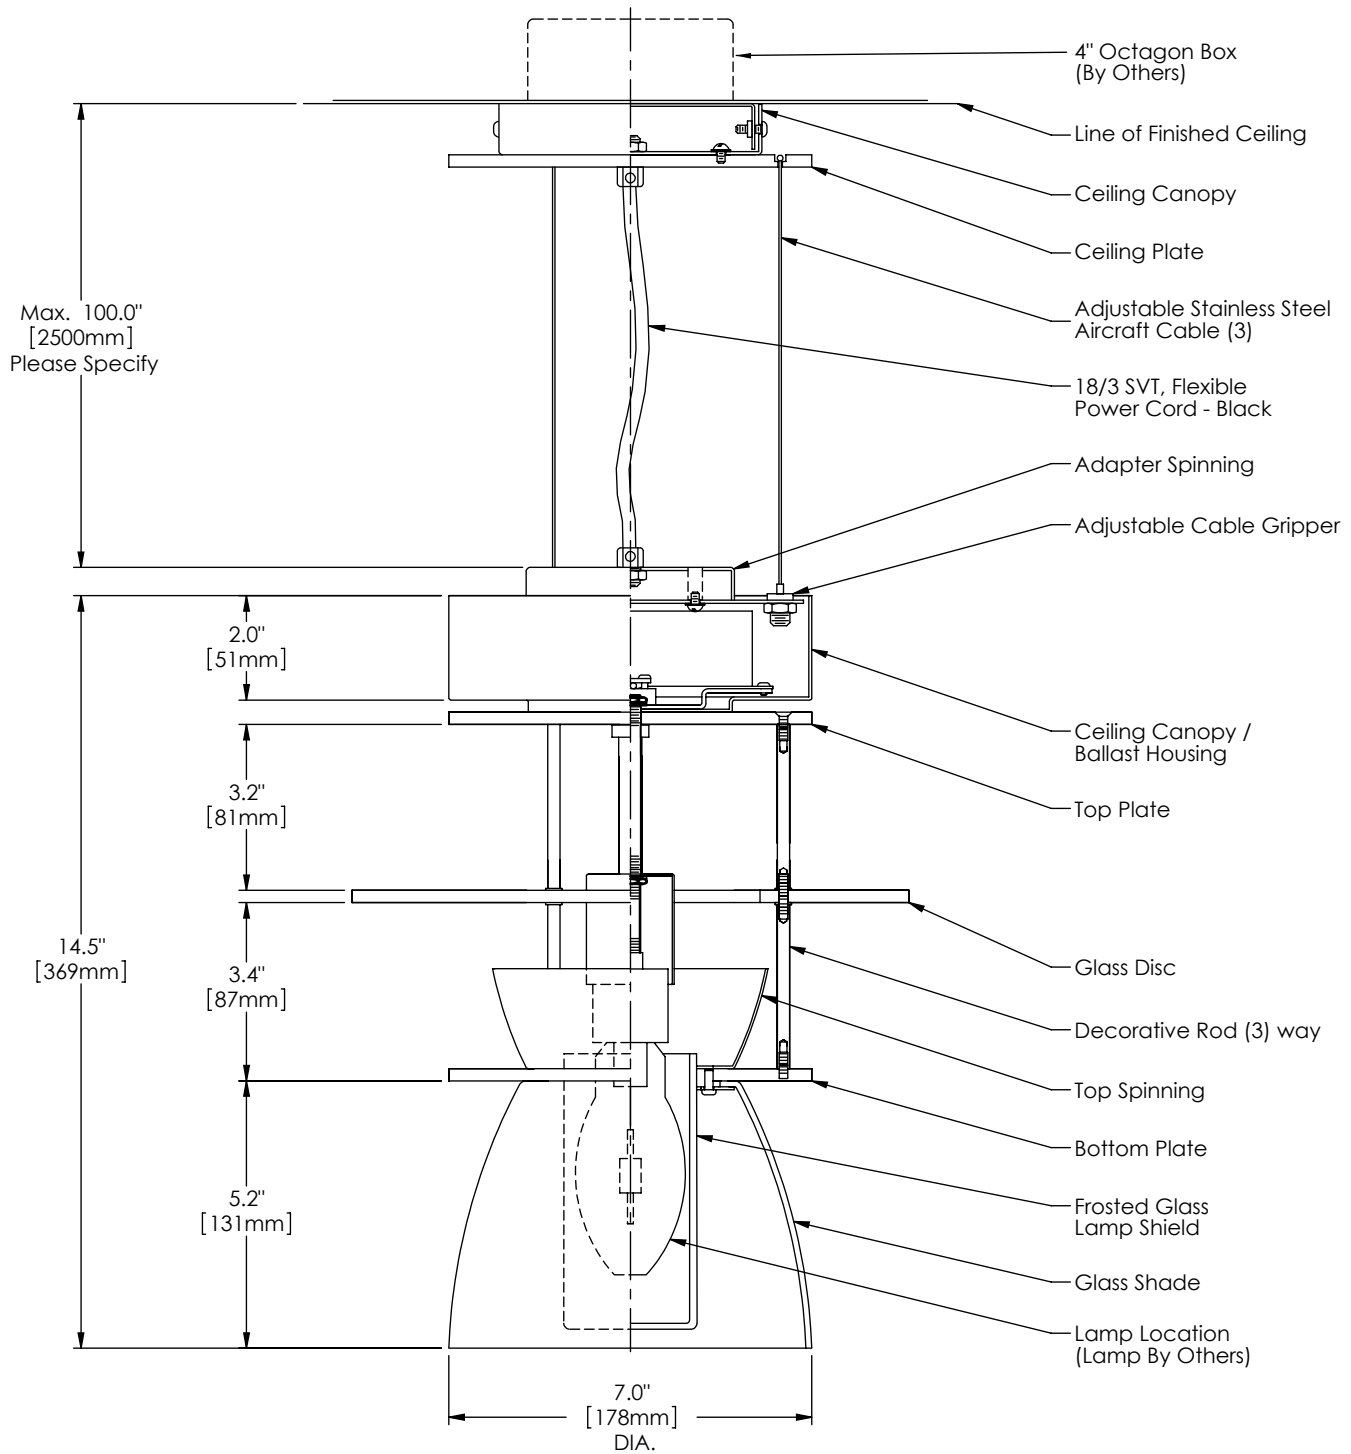

Aeron Specifications

1400	P	96	SG	12	U	
Series	Style	Lamp	Diffuser	Finish	Voltage	Options

P - Pendant	96 - 1 x 50 Watt ED 17, MH Med. Base 97 - 1 x 70 Watt ED 17, MH Med. Base 98 - 1 x 100 Watt ED 17, MH Med. Base	SG - Clear Satin Glass	12 - Satin Nickel 21 - Painted White 22 - Painted Custom Color	U - 120-277 V 1 - 120 V 2 - 220-240 V 3 - 277 V	DM - Specify Dimming Ballast Consult The Factory EM - Fluorescent Emergency, Battery - Remote Other _____
-------------	---	------------------------	--	--	---