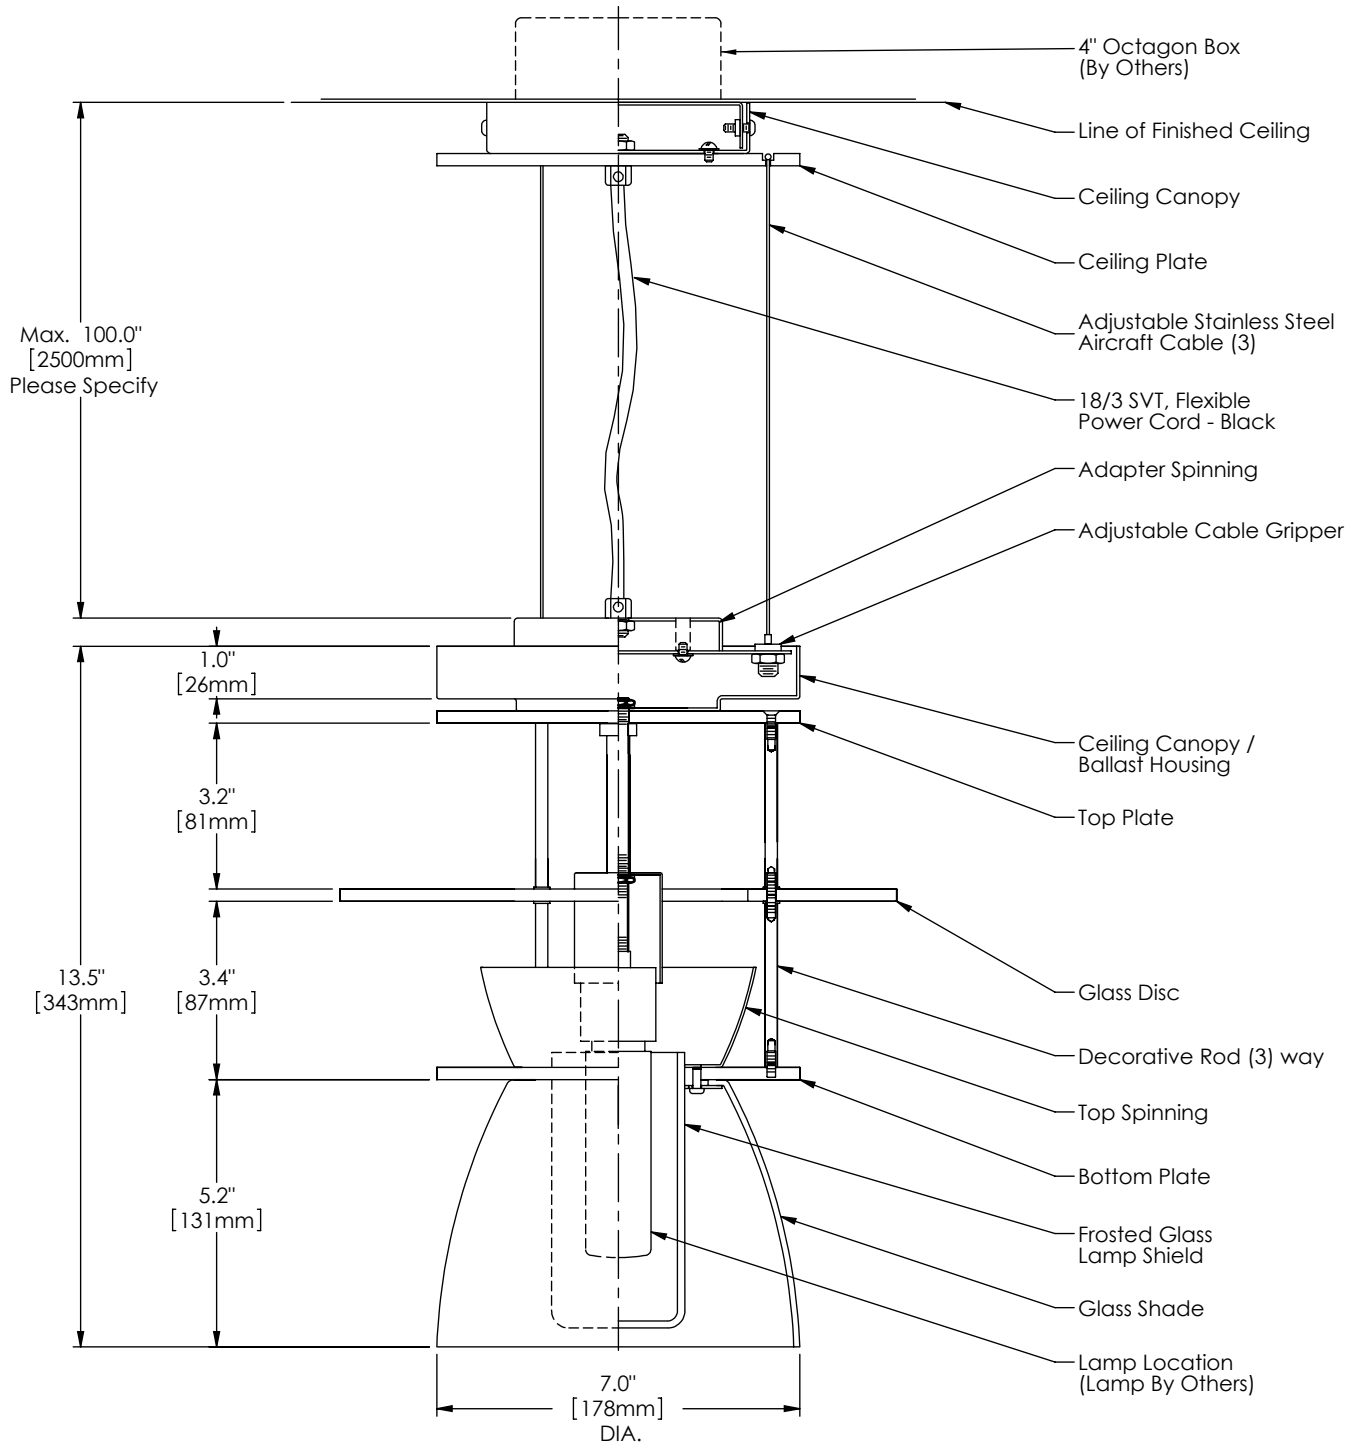

# Aeron Specifications

1400	P	84	SG	12	U	
Series	Style	Lamp	Diffuser	Finish	Voltage	Options
	P - Pendant	84 - 1 x 100 Watt BT 15 Med. Base 85 - 1 x 100 Watt T 10 Med. Base	SG - Clear Satin Glass	12 - Satin Nickel 21 - Painted White 22 - Painted Custom Color	U - 120-277 V 1 - 120 V 2 - 220-240 V 3 - 277 V	DM - Specify Dimming Ballast Consult The Factory EM - Fluorescent Emergency, Battery - Remote Other _____