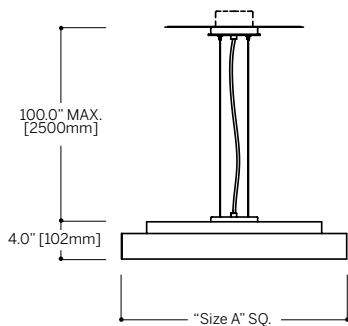

step

The clean essential lines of the Step make it suitable for use in any modern environment. Step is available in pendant, wall and ceiling version. In various sizes and with different light sources it is suitable for individual workspace task lighting, conference rooms or larger spaces when used in multiple configurations. Clear anodized extruded aluminum construction.

Size A
12" [305mm]
16" [406mm]
18" [457mm]
20" [508mm]
22" [559mm]
24" [610mm]
26" [660mm]
30" [762mm]
36" [914mm]

-  **Finish**
Clear Anodized Aluminum
-  **Optional finish**
Painted White
Painted Custom Color
-  **Diffuser**
Satin White Opal Acrylic
-  **Optional diffuser**
Clear Satin Acrylic